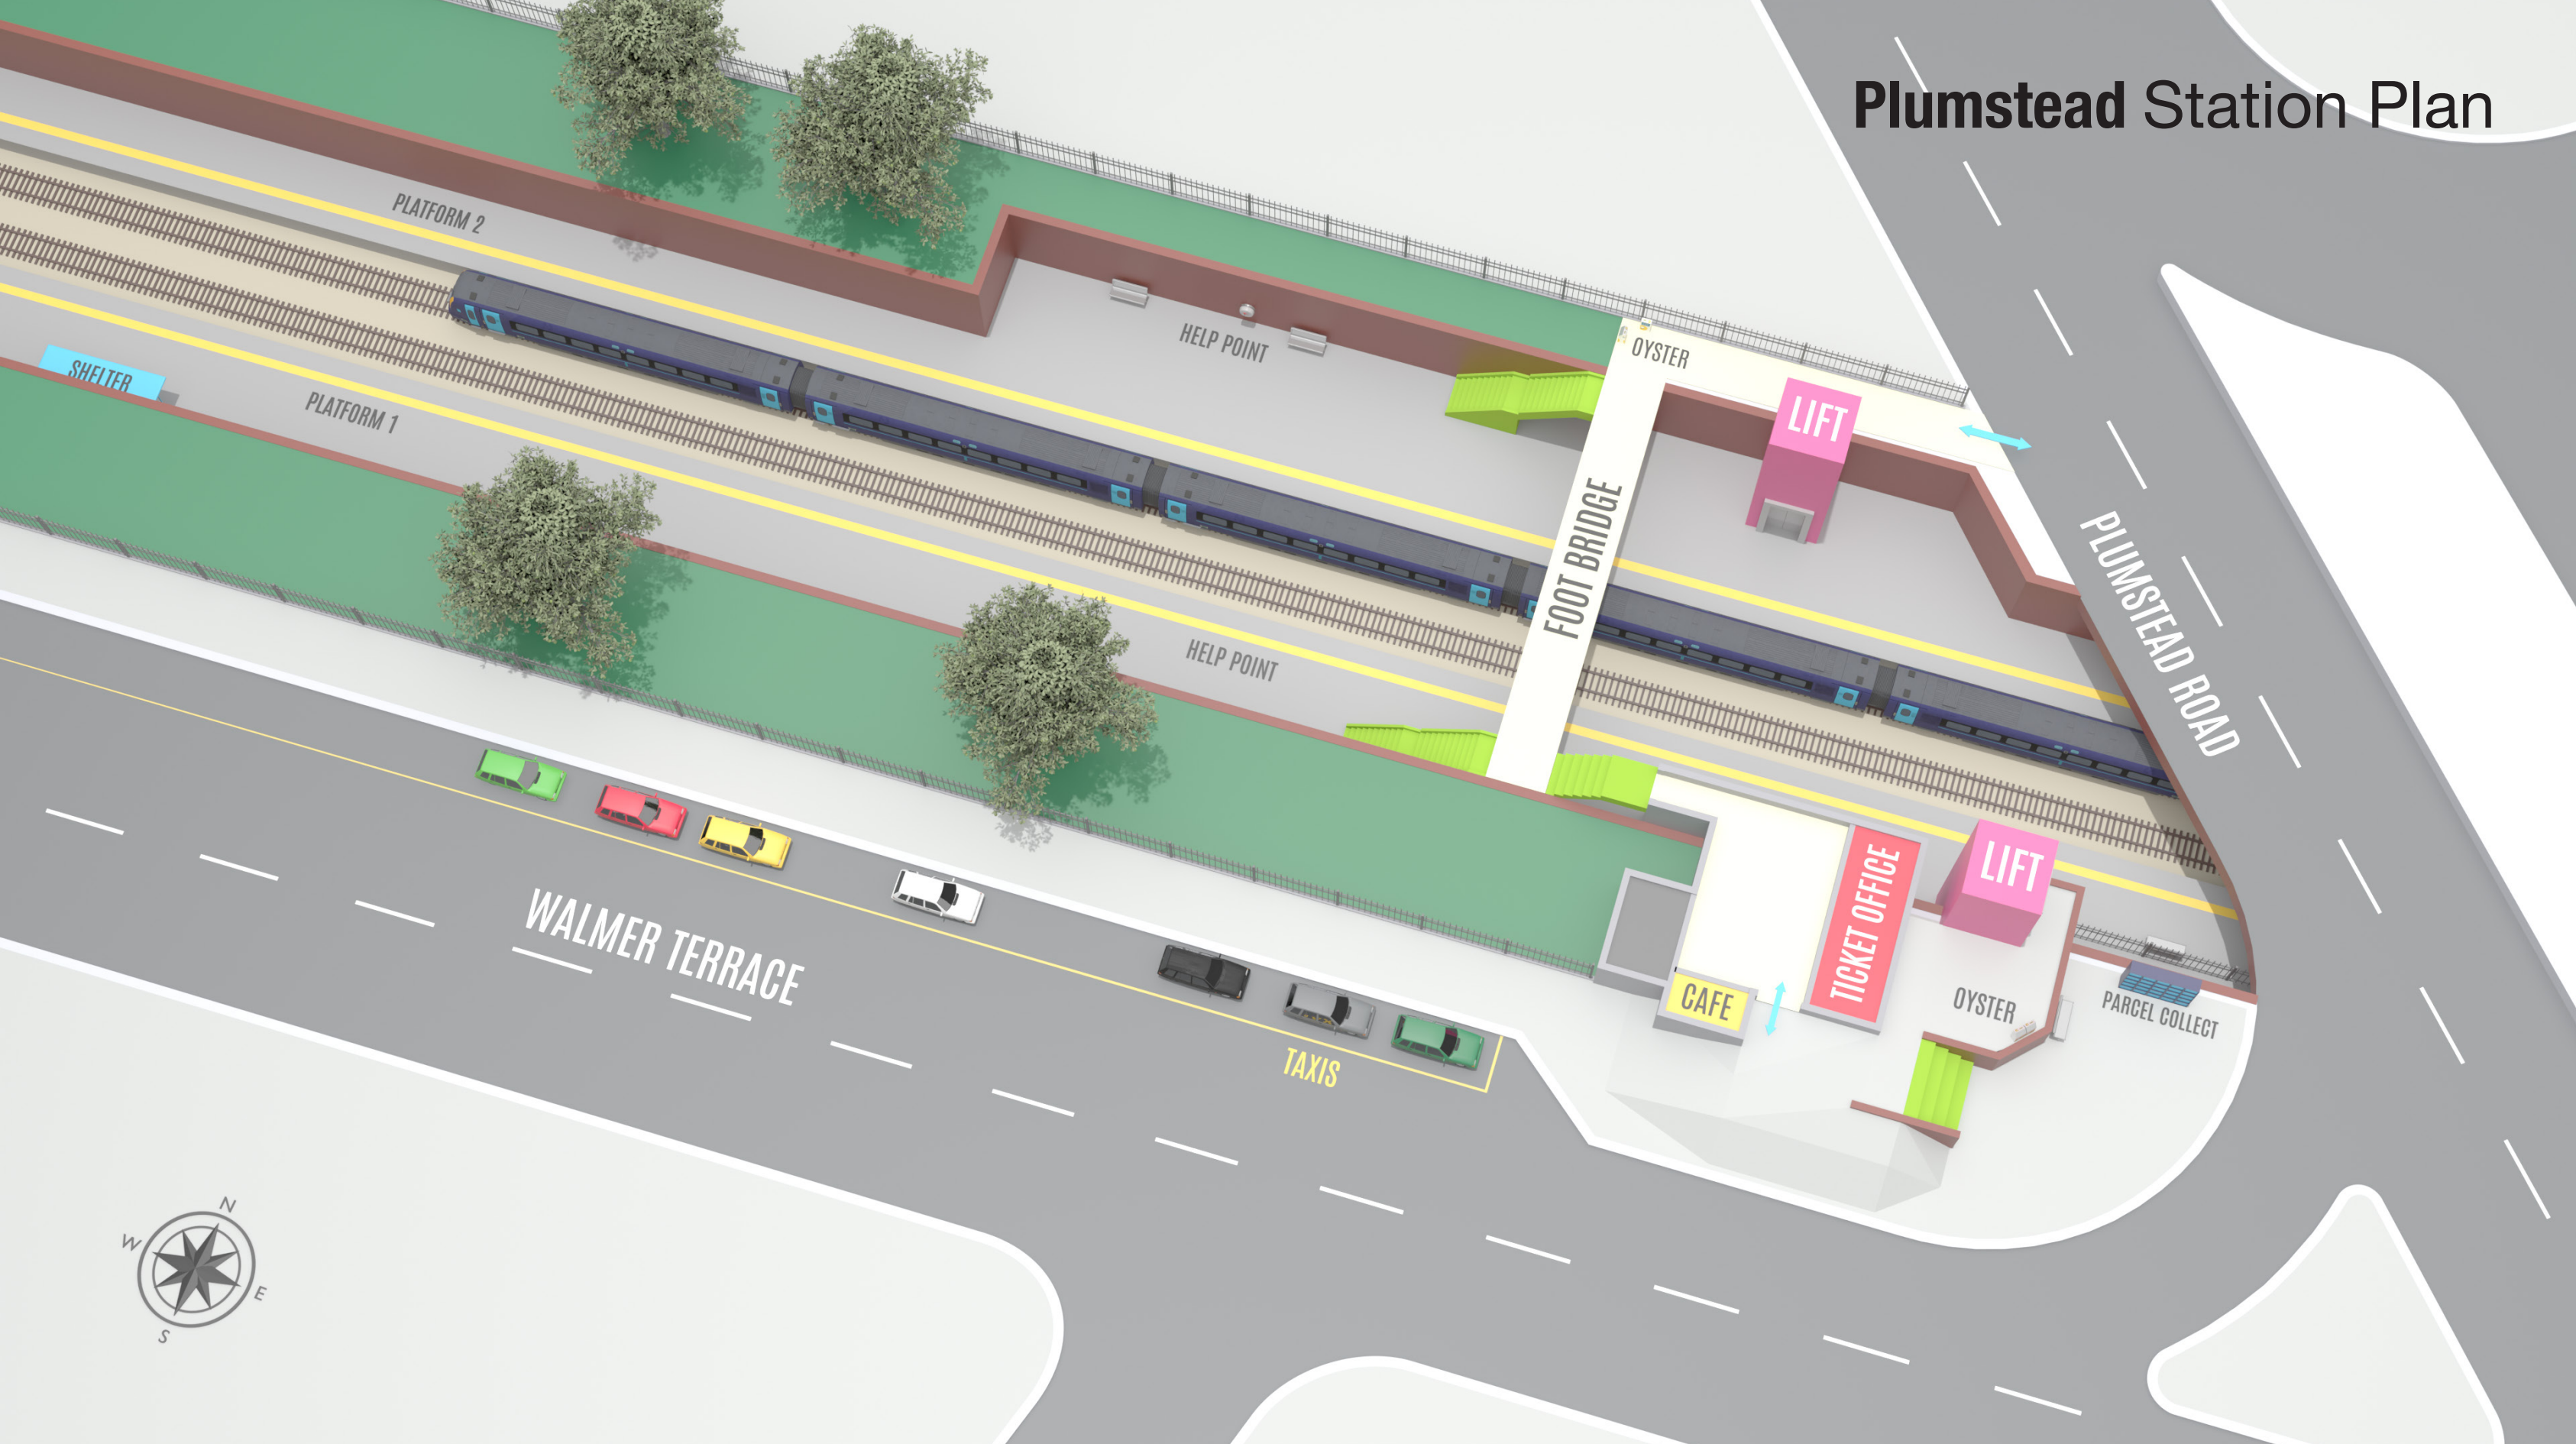

Plumstead Station Plan

PLATFORM 2

PLATFORM 1

SHELTER

HELP POINT

HELP POINT

OYSTER

LIFT

FOOT BRIDGE

PLUMSTEAD ROAD

WALMER TERRACE

CAFE

TICKET OFFICE

LIFT

OYSTER

PARCEL COLLECT

TAXIS