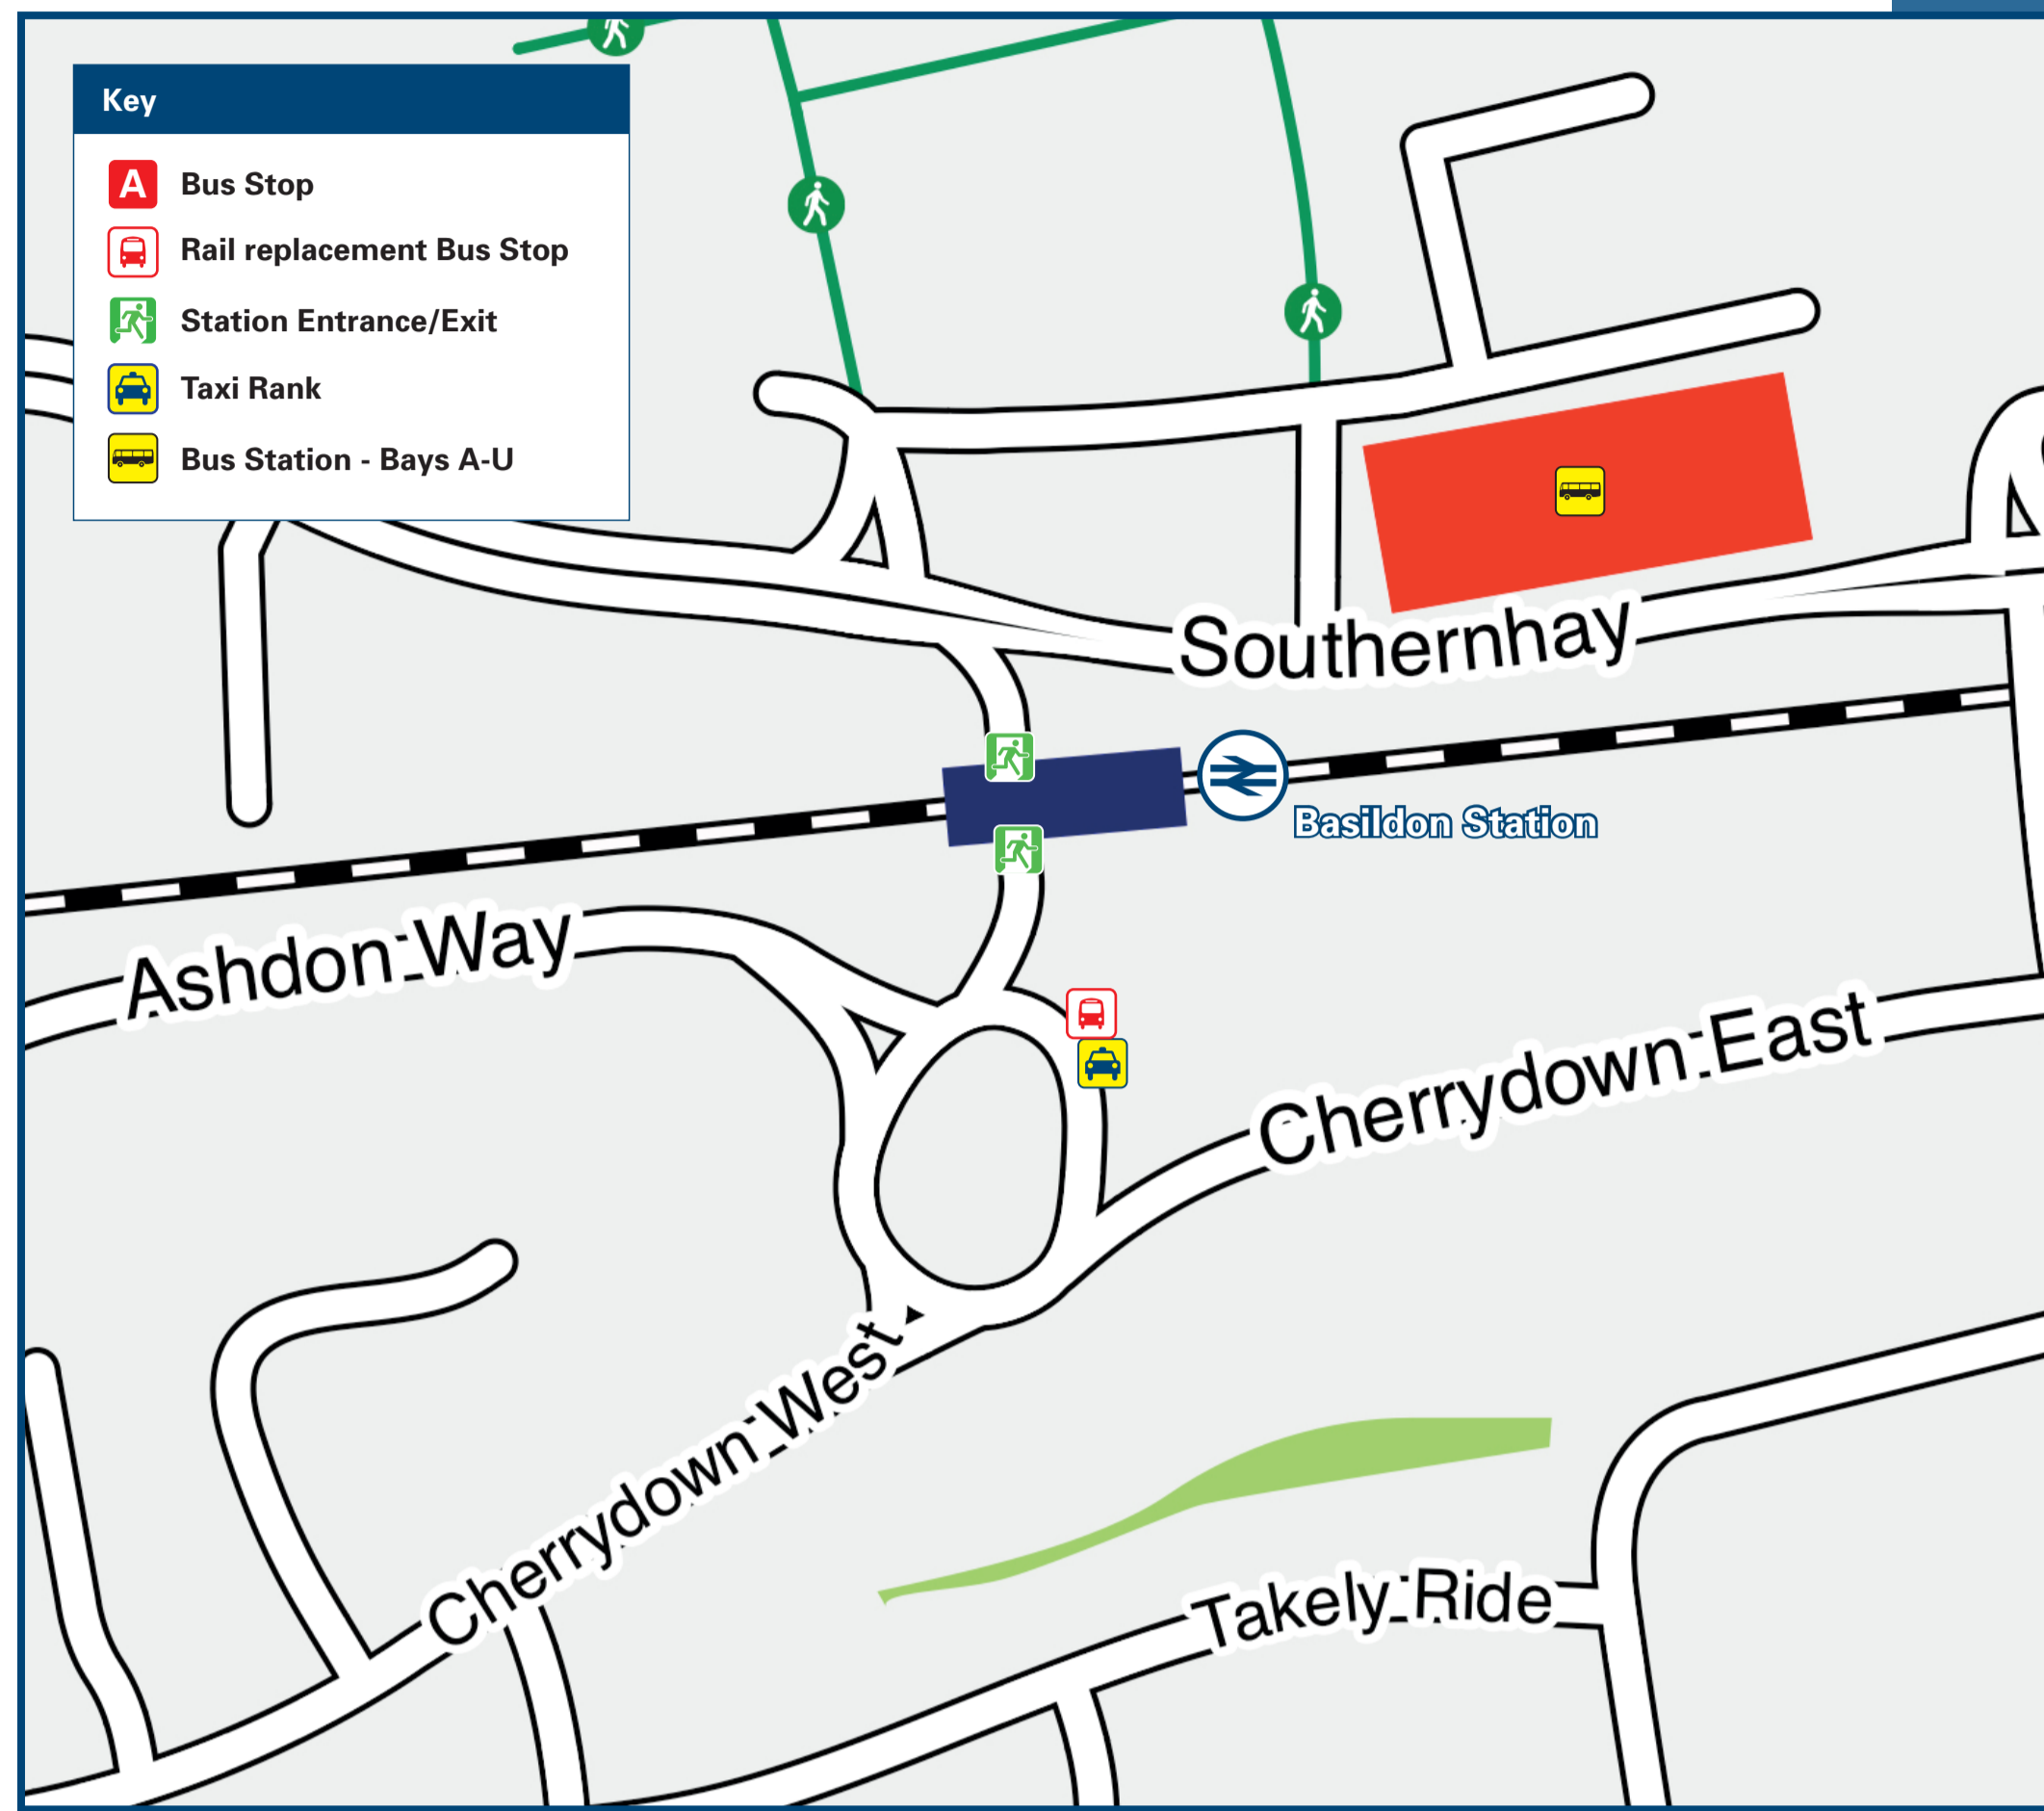

Basildon Station

Onward Travel Information

Buses and Taxis

Rail replacement buses pick up on Station Way near the taxi ranks. Turn left out of main entrance and proceed under the railway, buses will be straight ahead.

Main destinations by bus

(Data correct at June 2024)

DESTINATION	BUS ROUTES	BUS STOP
● Barleylands Farm Museum	300	T
	10*	E
● Basildon Hospital	21	G
	100	R
	200	S
Billericay (Town & Station) ⇌	9	S
	300	T
	21	G
Bowers Gifford	22	M
	28	P
Brentwood (Town & Station) ⇌	9	S
Canvey	22	M
	300	T
Chelmsford ⇌	X10	U
Corringham	100	R
	200	S
Eastwood	25	Q
● Felmores	B3	K
● Five Bells (Fobbing Turn)	100	R
	200	S
Grays ☺	100	R
	200	S
● Great Burstead (Church Street)	9	S
● Great Burstead (The Kings Head)	9	S
	300	T
Hadleigh	28	P
Hutton	9	S
intu Lakeside	100	R
● Langdon Hills	104#	D
	B2	J

DESTINATION	BUS ROUTES	BUS STOP
	104#	D
	9	S
● Laindon	B1	H
	B2	J
	25	Q
Leigh-on-Sea ☺	28	P
● Noak Bridge	10*	E
	300	T
North Benfleet	21	G
Orsett	100	R
	200	S
Orsett Hospital	200	S
● Pippis Hill (Retail Park)	300	T
	94	F
	1A~	E
	21	G
	B3	K
	B4	L
● Pitsea ☺	22	M
	28	P
	21	G
Rayleigh ⇌	25	Q
Shotgate	10*	E
	25	Q
Socketts Heath	100	R
South Benfleet ☺	22	M
	28	P
Southend Hospital (Prittlewell)	25	Q
Southend-on-Sea ☺	28	P
	25	Q
South Woodham Ferrers	94	F