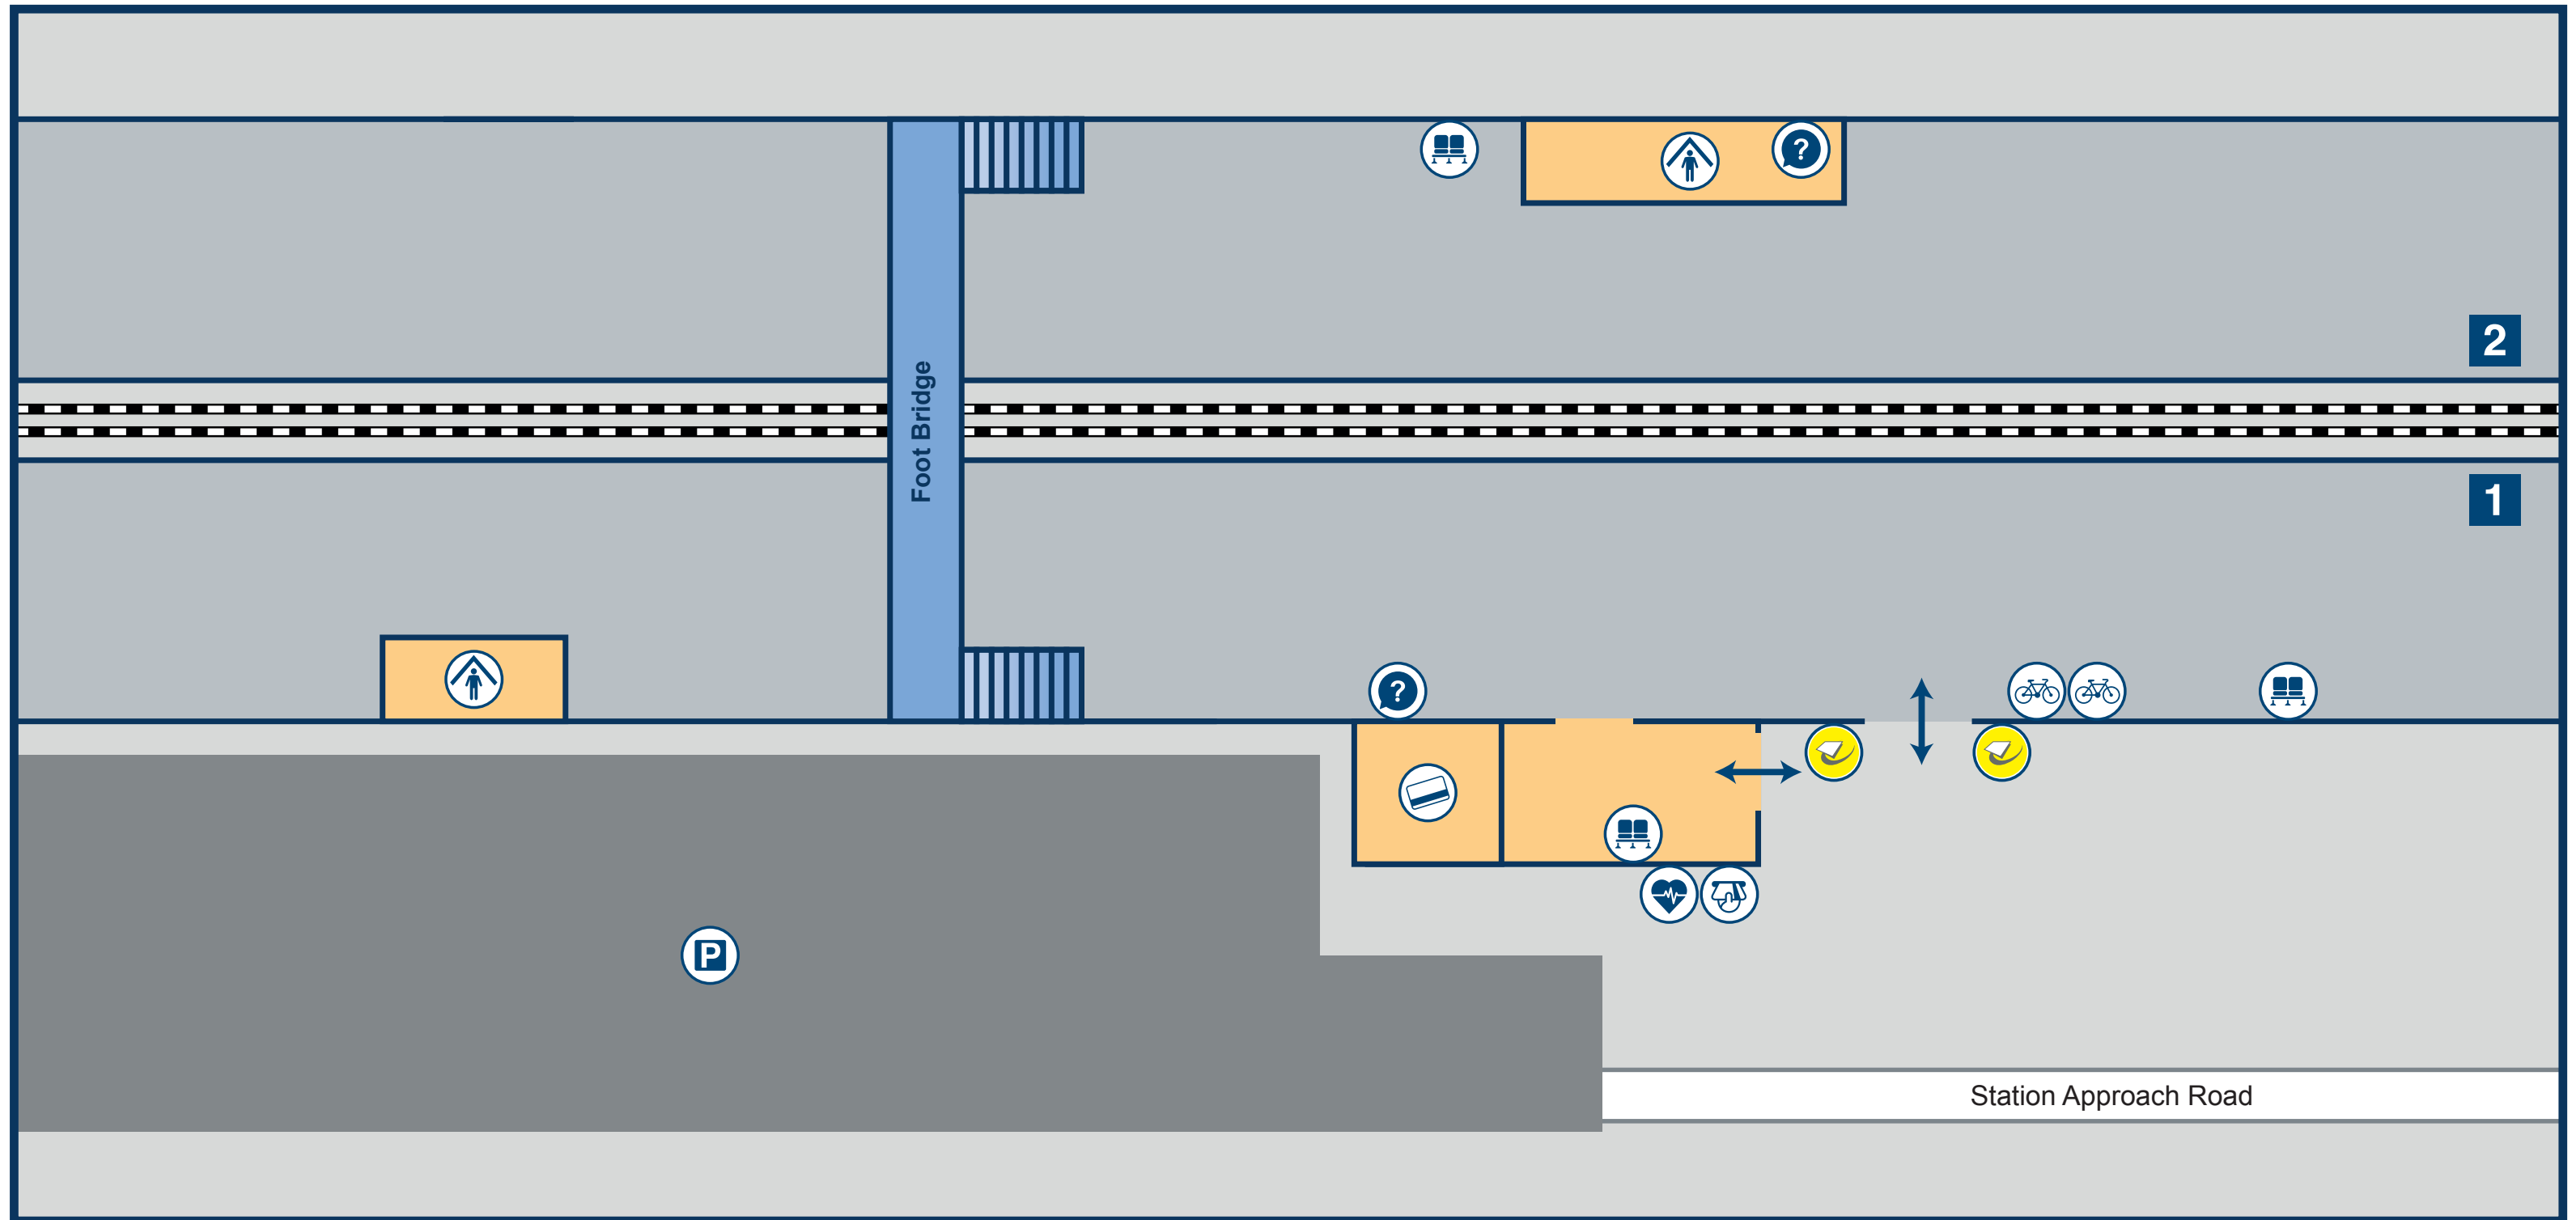

Knockholt Station Plan

Key

- | | | | |
|---|--|--|--|
|  Car Park |  Entrance / Exit |  Platform |  Ticket Machine |
|  Cycle Rack |  Help Point |  Seats |  Ticket Office |
|  Defibrillator |  Oyster Card Reader |  Shelter | |