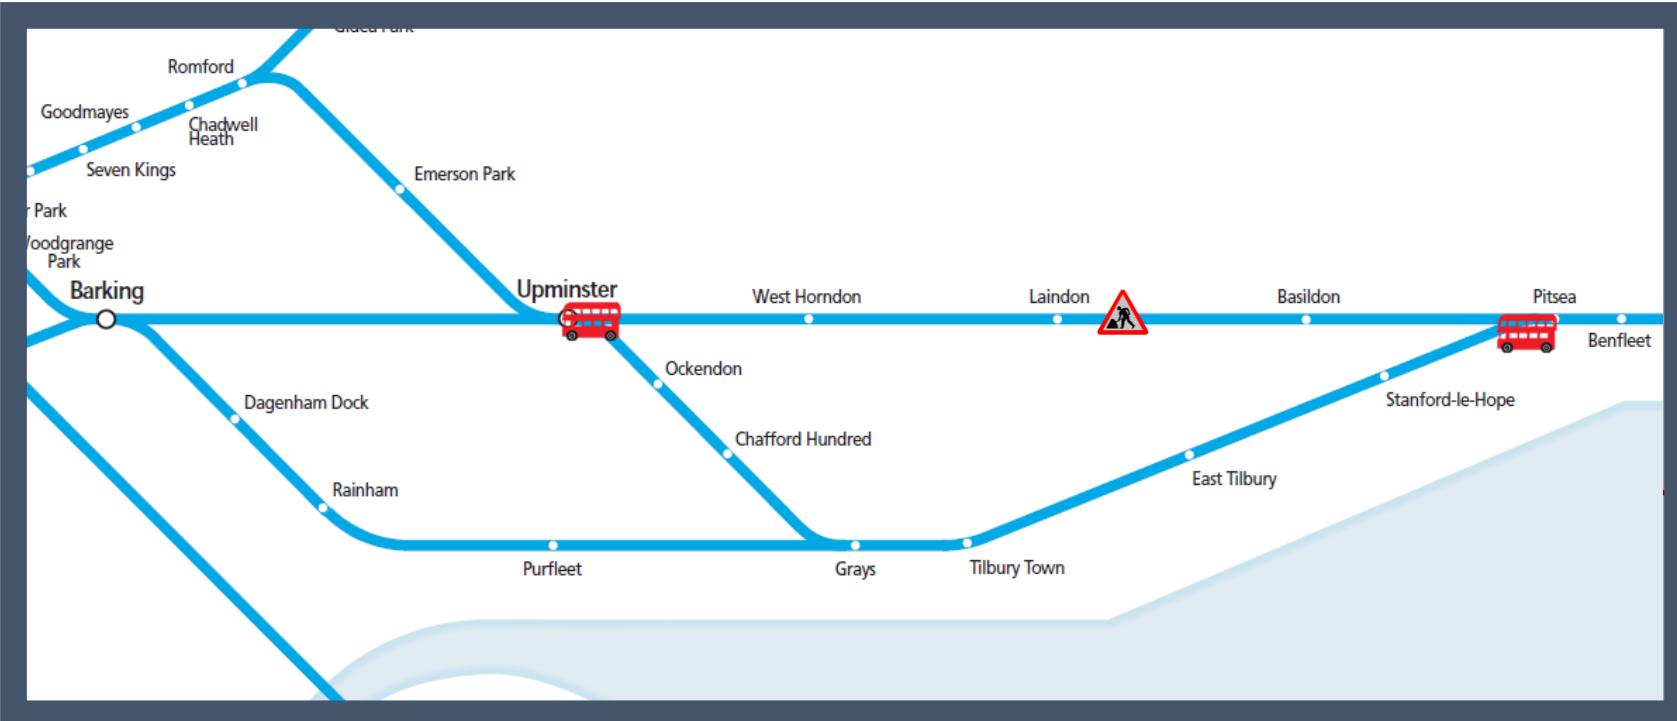

Buses replace trains between Upminster and Pitsea via Laindon

TOC affected: c2c

Key:

	Engineering Works
	Bus Replacement Services