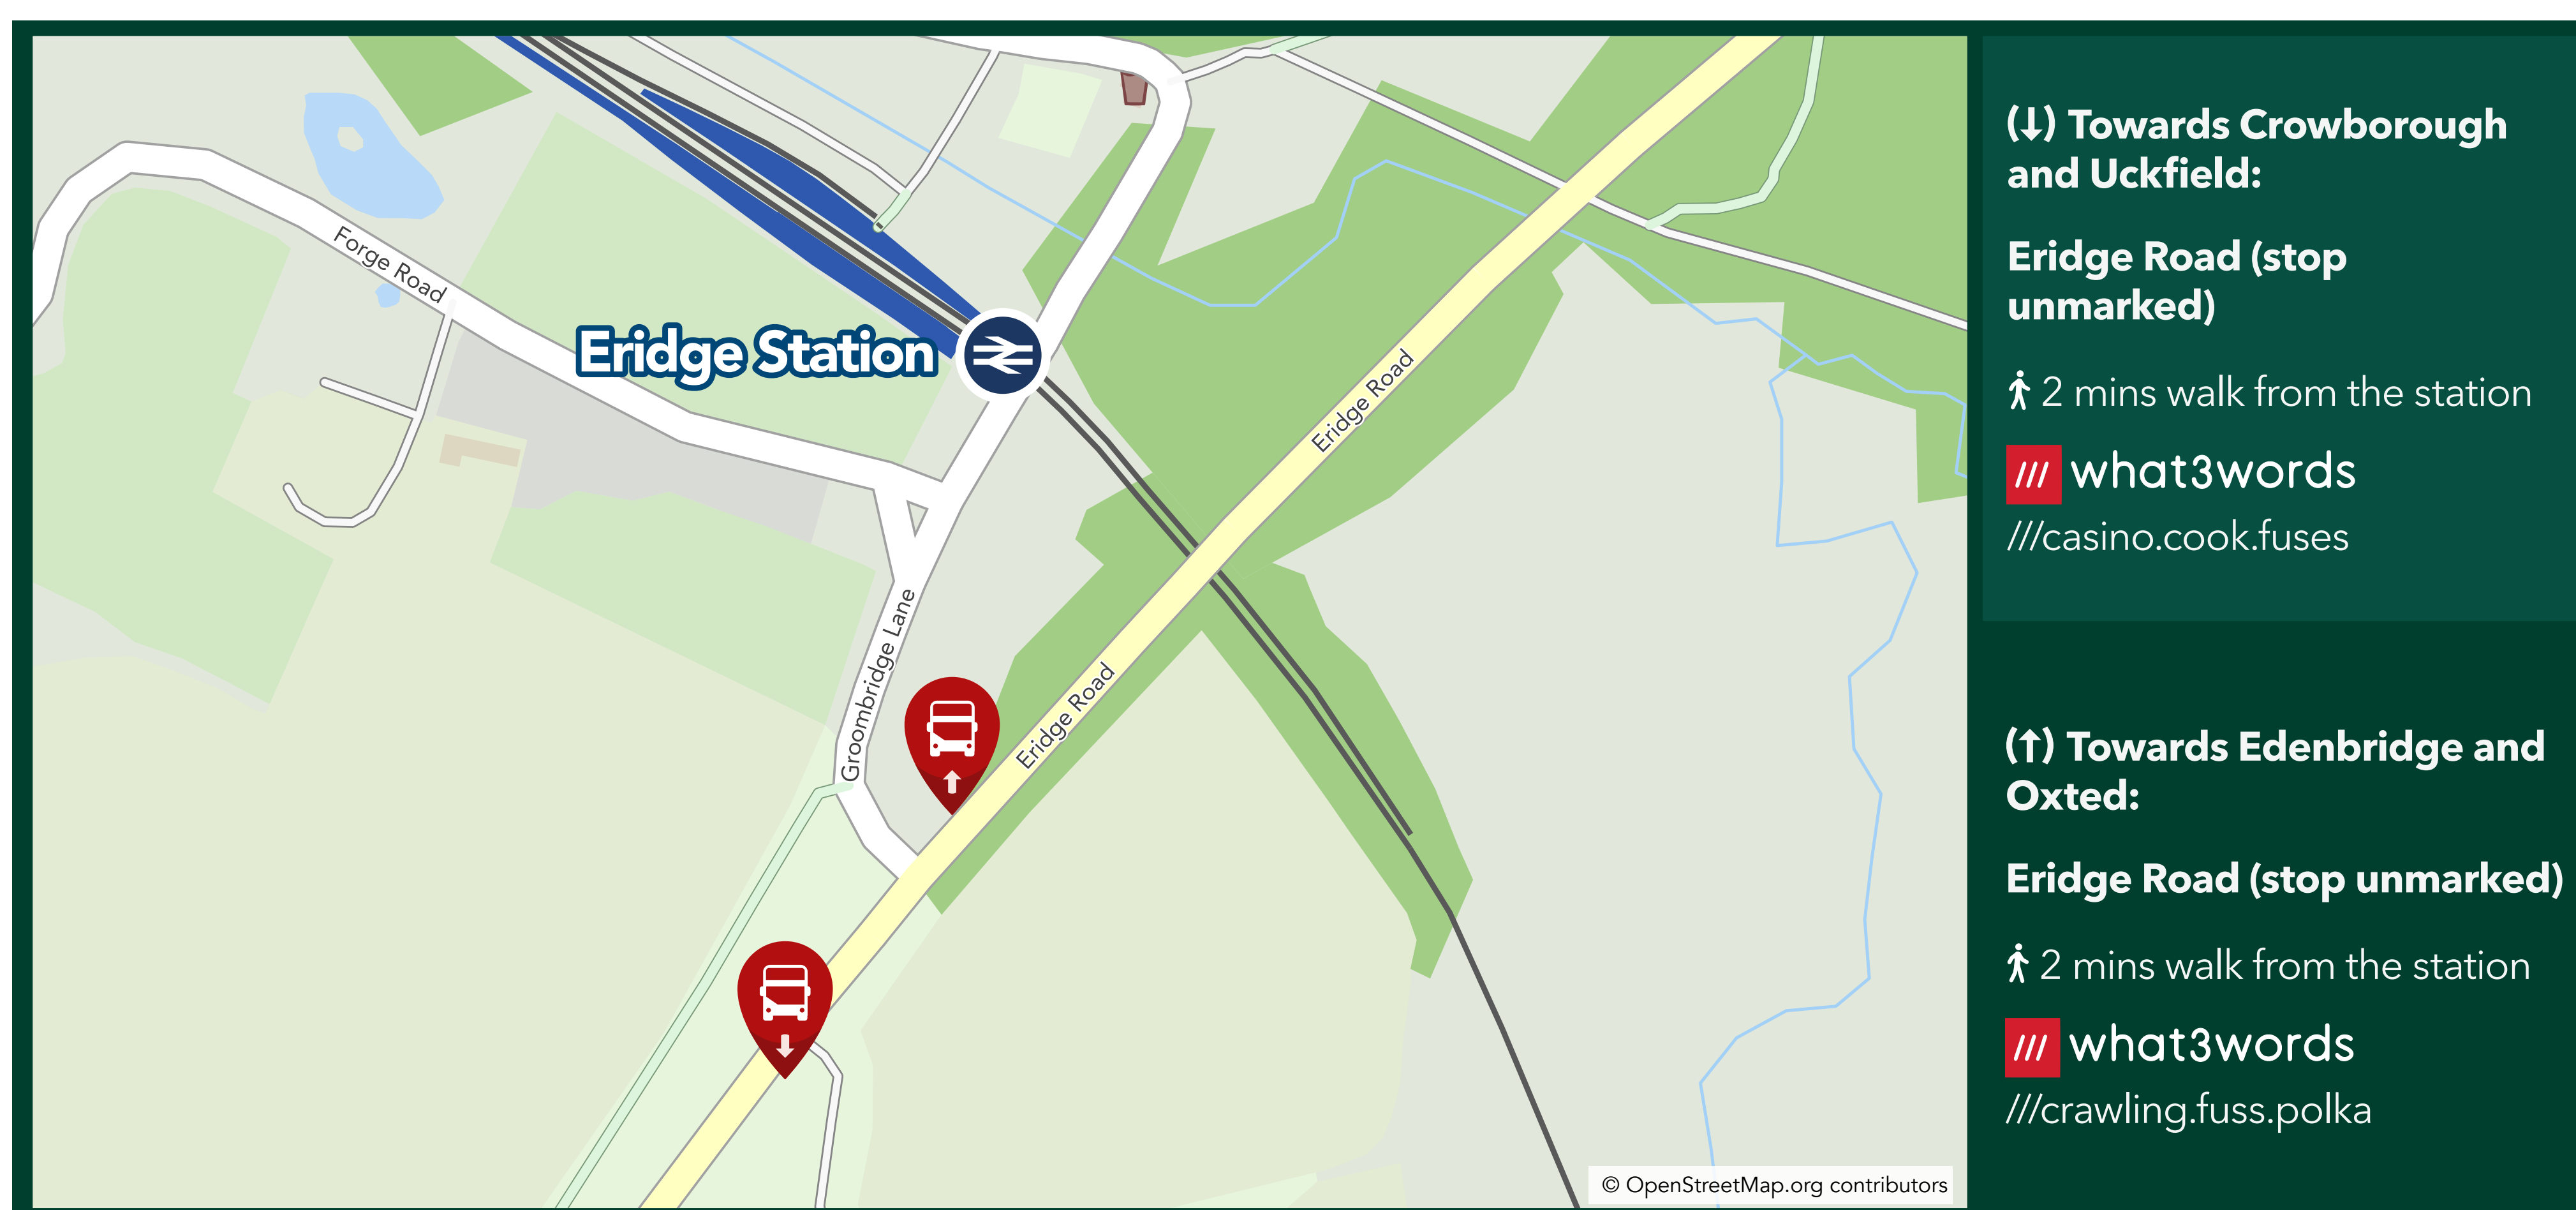

Rail Replacement Bus Services

Eridge

When trains are unable to run due to improvement works or disruption, dedicated replacement buses will stop at the locations shown below.

Rail replacement buses will display a prominent sign in the front window.

For journeys on regular scheduled buses, information on bus stops can be found on the separate "Onward Travel" poster or by scanning the QR code below to access the information page for this station.

(↓) Towards Crowborough and Uckfield:

Eridge Road (stop unmarked)

↑ 2 mins walk from the station

what3words
///casino.cook.fuses

(↑) Towards Edenbridge and Oxted:

Eridge Road (stop unmarked)

↑ 2 mins walk from the station

what3words
///crawling.fuss.polka