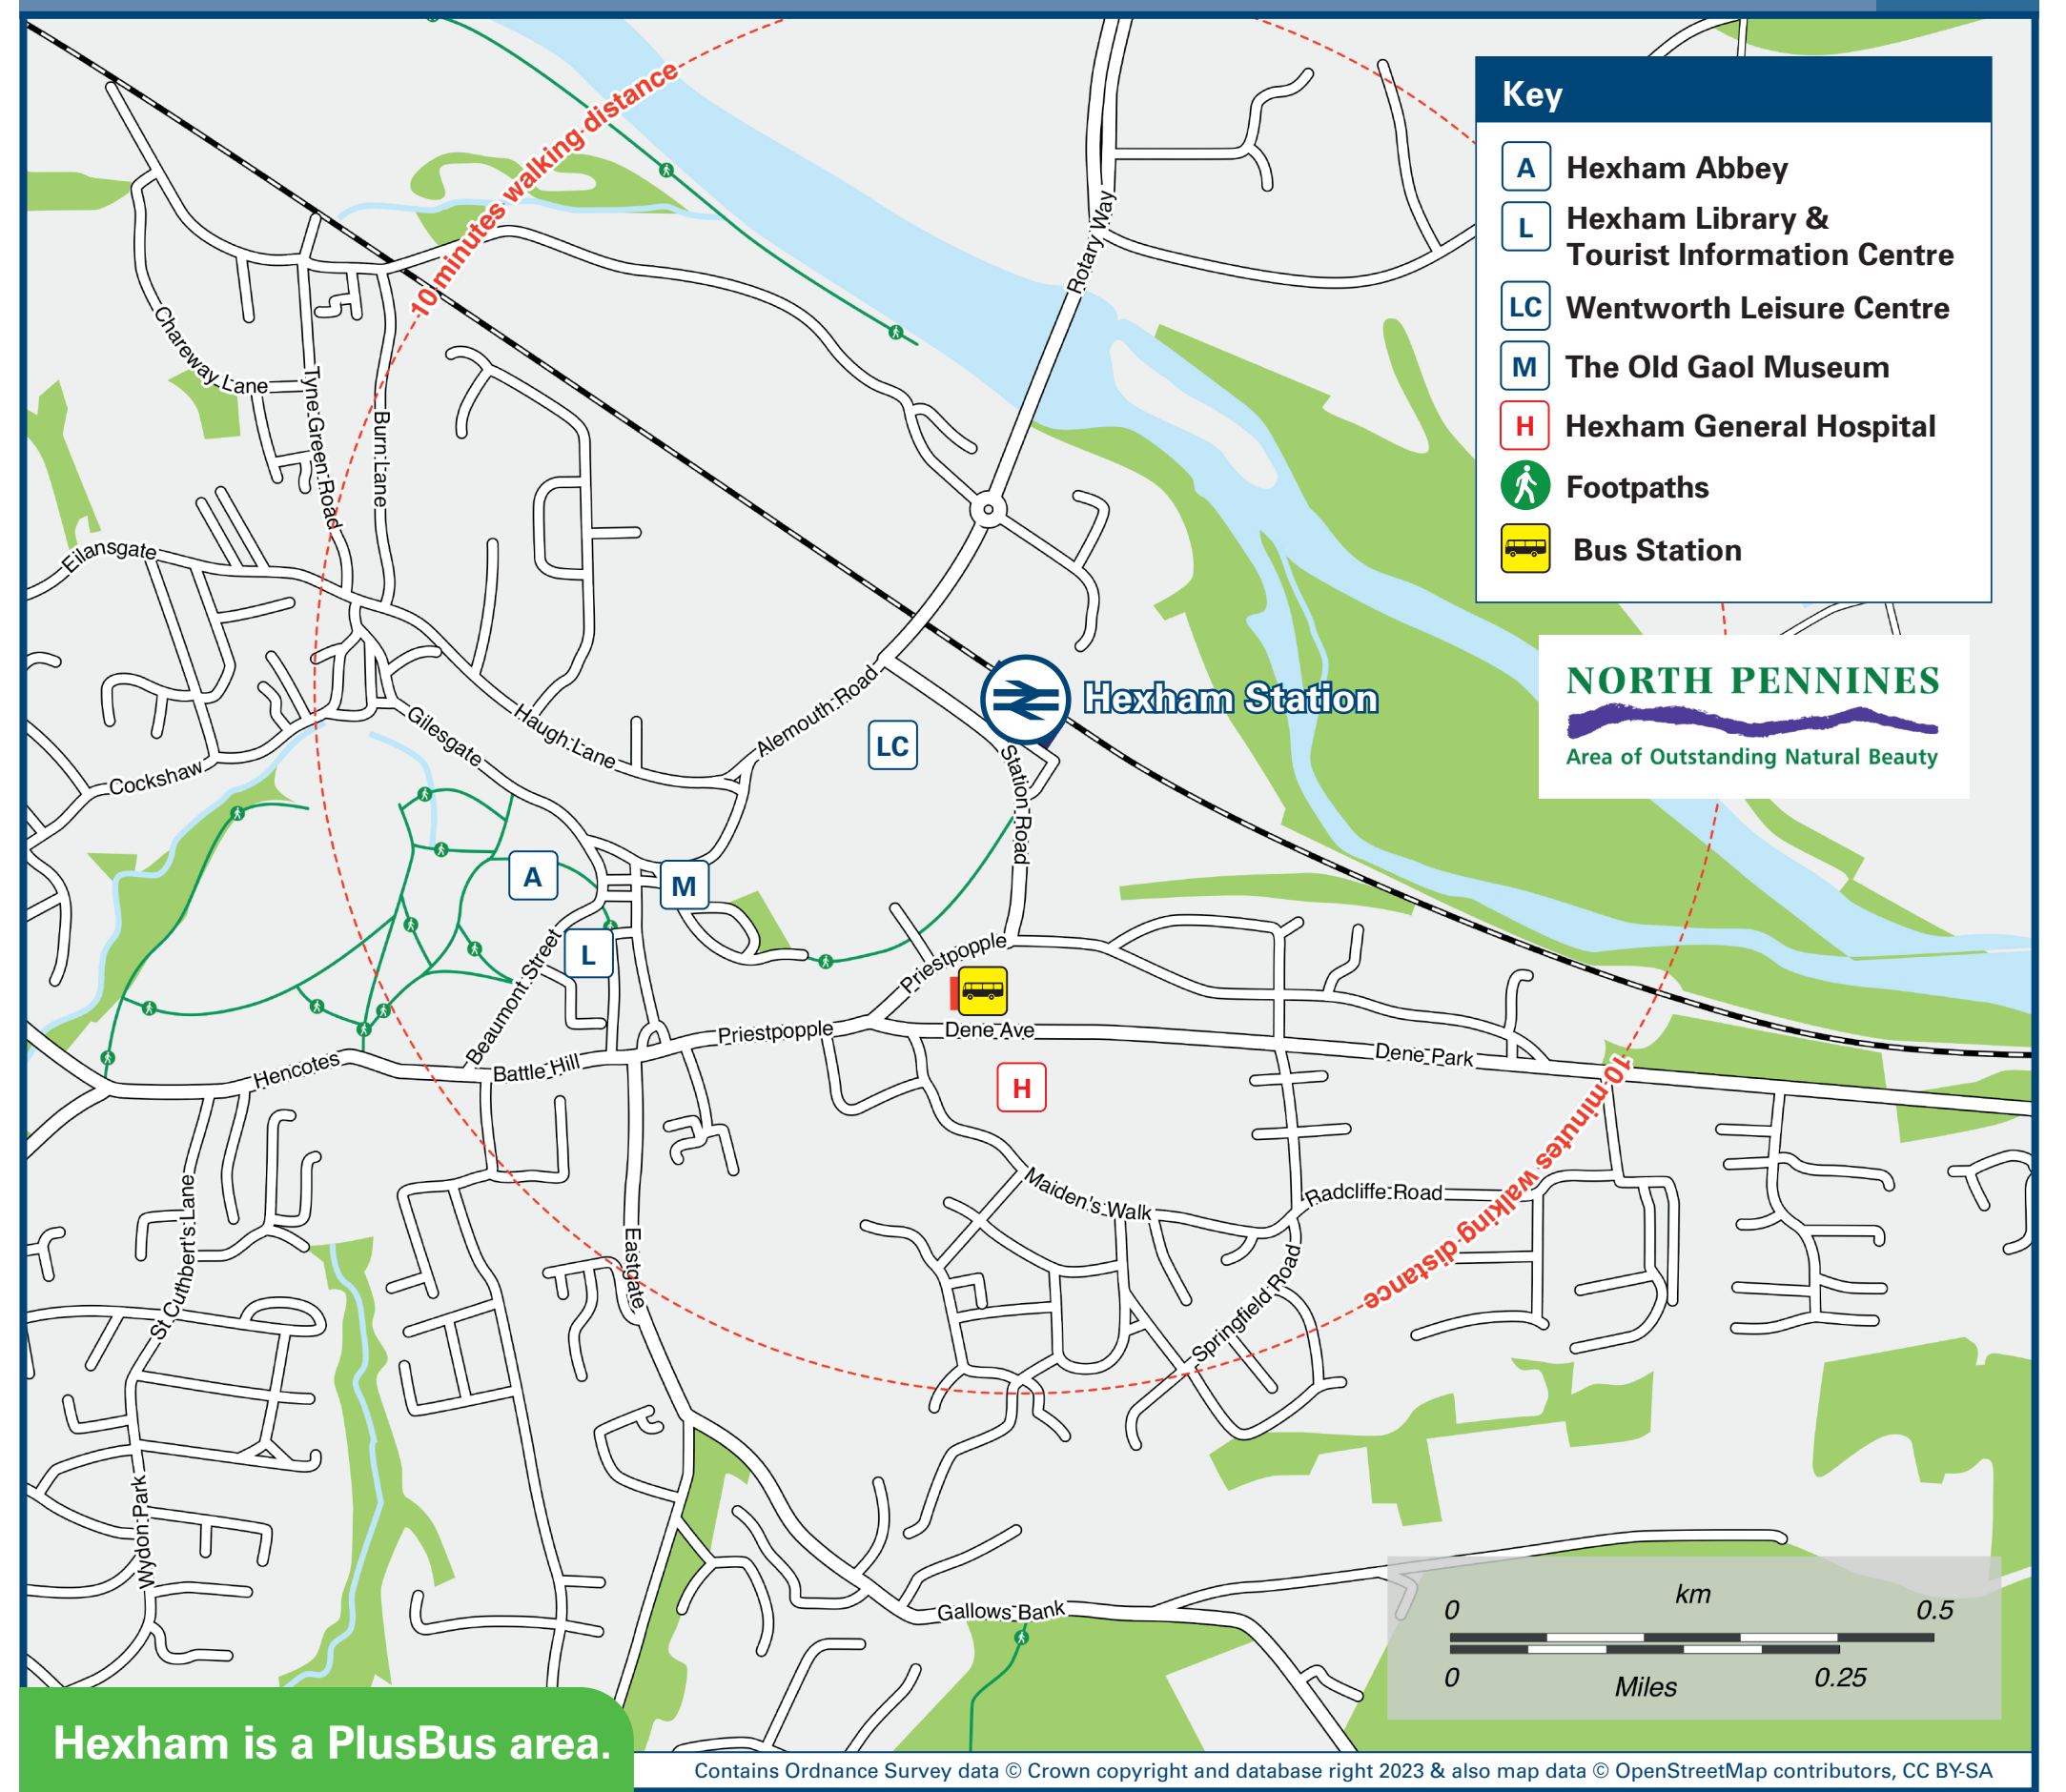

Local area map

PlusBus is a discount price 'bus pass' that you buy with your train ticket. It gives you unlimited bus travel around your chosen town, on participating buses. Visit www.plusbus.info

Main destinations by bus

(Data correct at November 2023)

DESTINATION	BUS ROUTES	BUS STOP
Acomb	680, 682*, AD122	R
Allendale Town	688	R, Bus Stn C
Allenheads	688	R, Bus Stn C
Bardon Mill	685	Bus Stn stand D
Barrasford	682*	R
Beaumont Park	683	R, Bus Stn stand A
Bellingham	680	R
Carlisle	685	Bus Stn stand D
Carvoran (Roman Army Museum)	AD122	R
Chesters Roman Fort	AD122	R
Corbridge	684	R
	10	Bus Stn stand A
	685	Bus Stn stand B
Corstopitum (Corbridge Roman Town Museum)	684	R
Darras Hall	74	R
Great Whittington	74	R
Greenhead	AD122	R
Gunnerton	682*	R
Haltwhistle	AD122	R
	685	Bus Stn stand D
Haydon Bridge	685	Bus Stn stand D
Heddon-on-the-Wall	684	R
	685	Bus Stn stand B

DESTINATION	BUS ROUTES	BUS STOP
Hexham Bus Station	10 minutes walk, see Buses and Taxis map	
Hexham General Hospital	10 minutes walk, see Local Area Map	
	683	R
Hexham Racecourse	Race Days Special #	R
Housesteads Roman Fort	AD122	R
Humshaugh	680	R
Langley	688	R, Bus Stn C
Matfen	74	R
Newbrough	687	Bus Stn stand D
	74, 684	R
Newcastle upon Tyne	10	Bus Stn stand A
	685	Bus Stn stand B
Oakwood	74	R
	684	R
Ovington	685	Bus Stn stand B
Ponteland	74	R
Priestlands	683	R, Bus Stn stand A
Prudhoe	10	Bus Stn stand A
Queen Elizabeth High School	687	Bus Stn stand D
Sandhoe	684	R
Sinderhope	688	R, Bus Stn C
Stamfordham	74	R
The Sill National Landscape Discovery Centre	AD122	R

DESTINATION	BUS ROUTES	BUS STOP
Vindolanda Roman Fort	AD122	R
Wall	680, 682*, AD122	R
Walltown, Roman Army Museum	AD122	R
Wark	680	R
West Wylam	10	Bus Stn stand A
Wydon Park	683	R, Bus Stn stand A
Wylam	684	R

Notes

- PlusBus destination, please see below for details.

Bus routes 10, 685, 687 & AD122 operate daily.
Bus routes 74, 680, 683, 684 and 688 operate Mondays to Saturdays only. No Sunday services.
BUSES TO OTHER DESTINATIONS NOT SHOWN HERE, DEPART FROM THE BUS STATION (See maps how to get to the bus station from Hexham station)
For bus times please see bus stop timetables at this station or at the bus station or contact Traveline.
Direct trains operate to this destination from Hexham.
* Bus route 682 operates a limited Saturday service, departing from Hexham rail station stop R at 10.17 & 14.17, only.
# Operates on Hexham Race Days only. Please refer to Hexham Racecourse publicity for exact timings: www.hexham-racecourse.co.uk or tel: 01434 606 881
AONB North Pennines AONB; www.northpennines.org.uk/

Taxis

Hexham station is served by a taxi rank or a cab office. Check availability before travelling, and pre-book if necessary. Please consider using the following local operators: (Inclusion of this number doesn't represent any endorsement of the taxi firm)

Ecocabs
01434 600 600

Advanced Taxis
01434 606 565

24 Hour Slaley & Hexham Taxis
01434 606 464

Further information about all onward travel