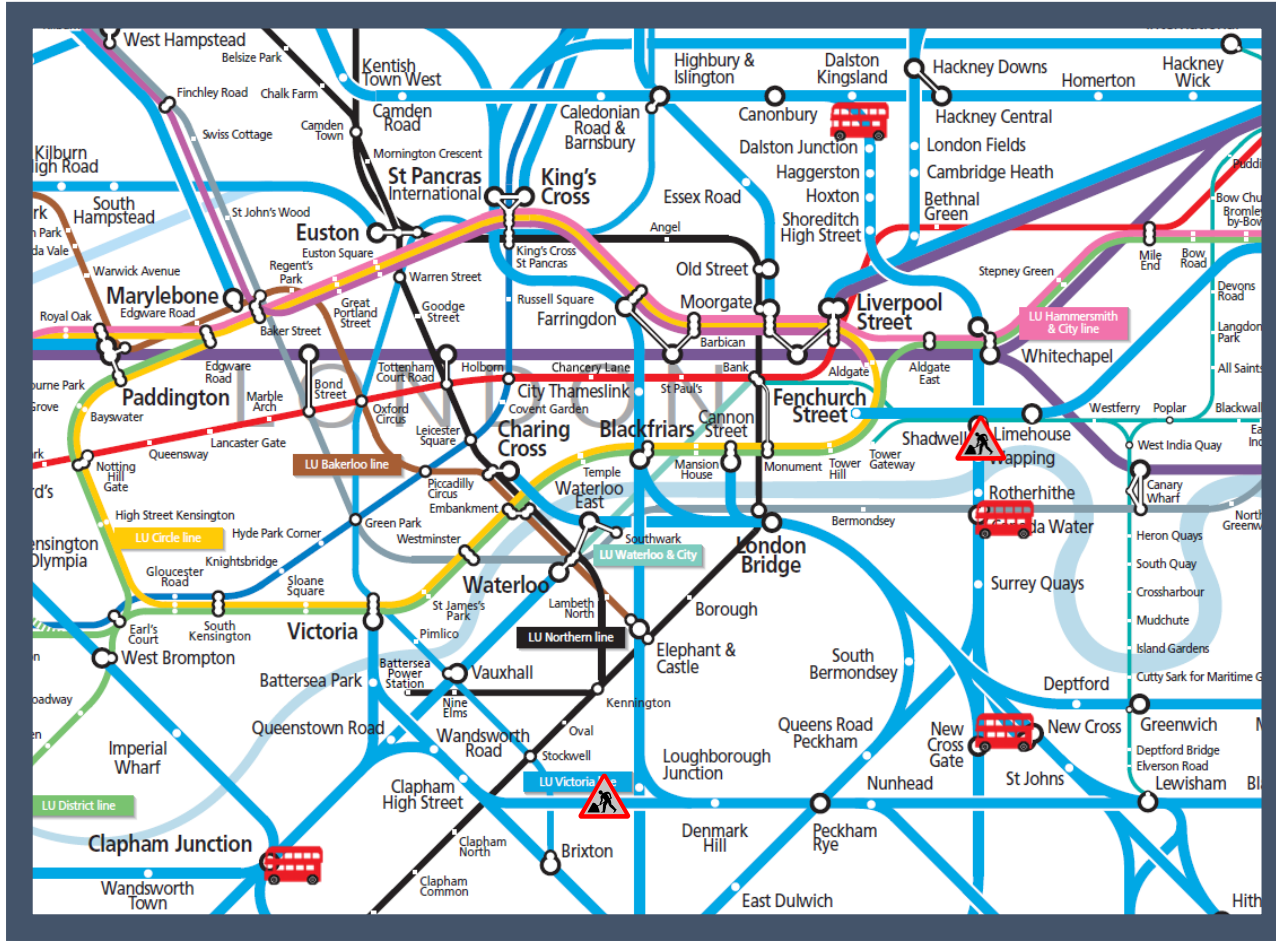

Buses replace trains between Highbury & Islington and Clapham Junction

TOC affected: London Overground

Key:

Engineering Works

Bus Replacement Services