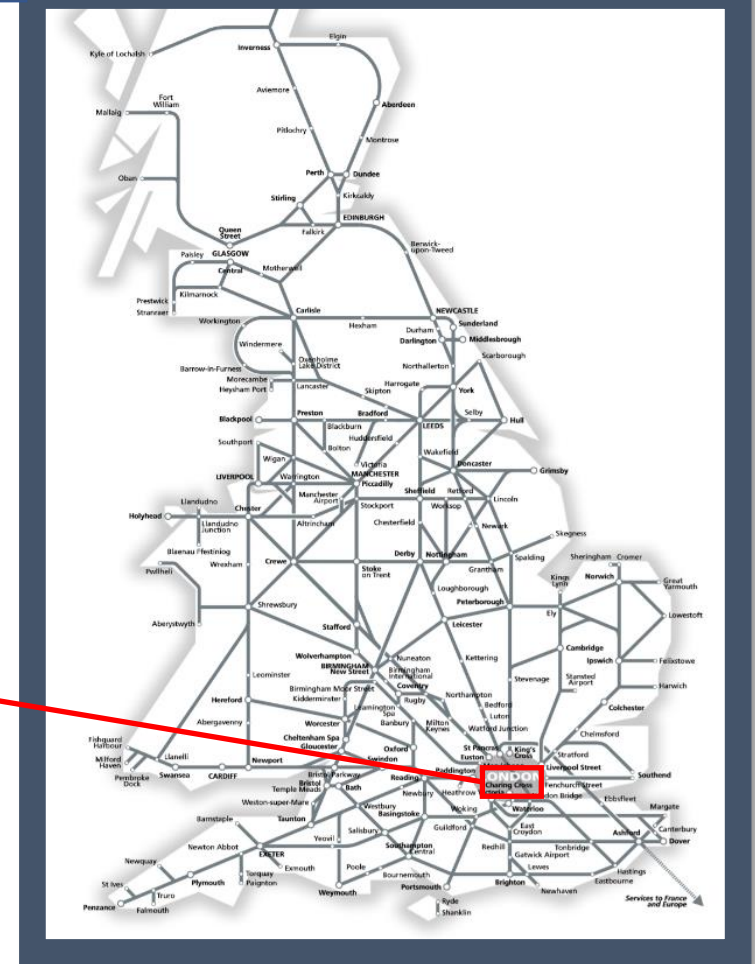

Buses replace trains between Highbury & Islington and Clapham Junction

TOC affected: London Overground

Key:

Engineering Works

Bus Replacement Services