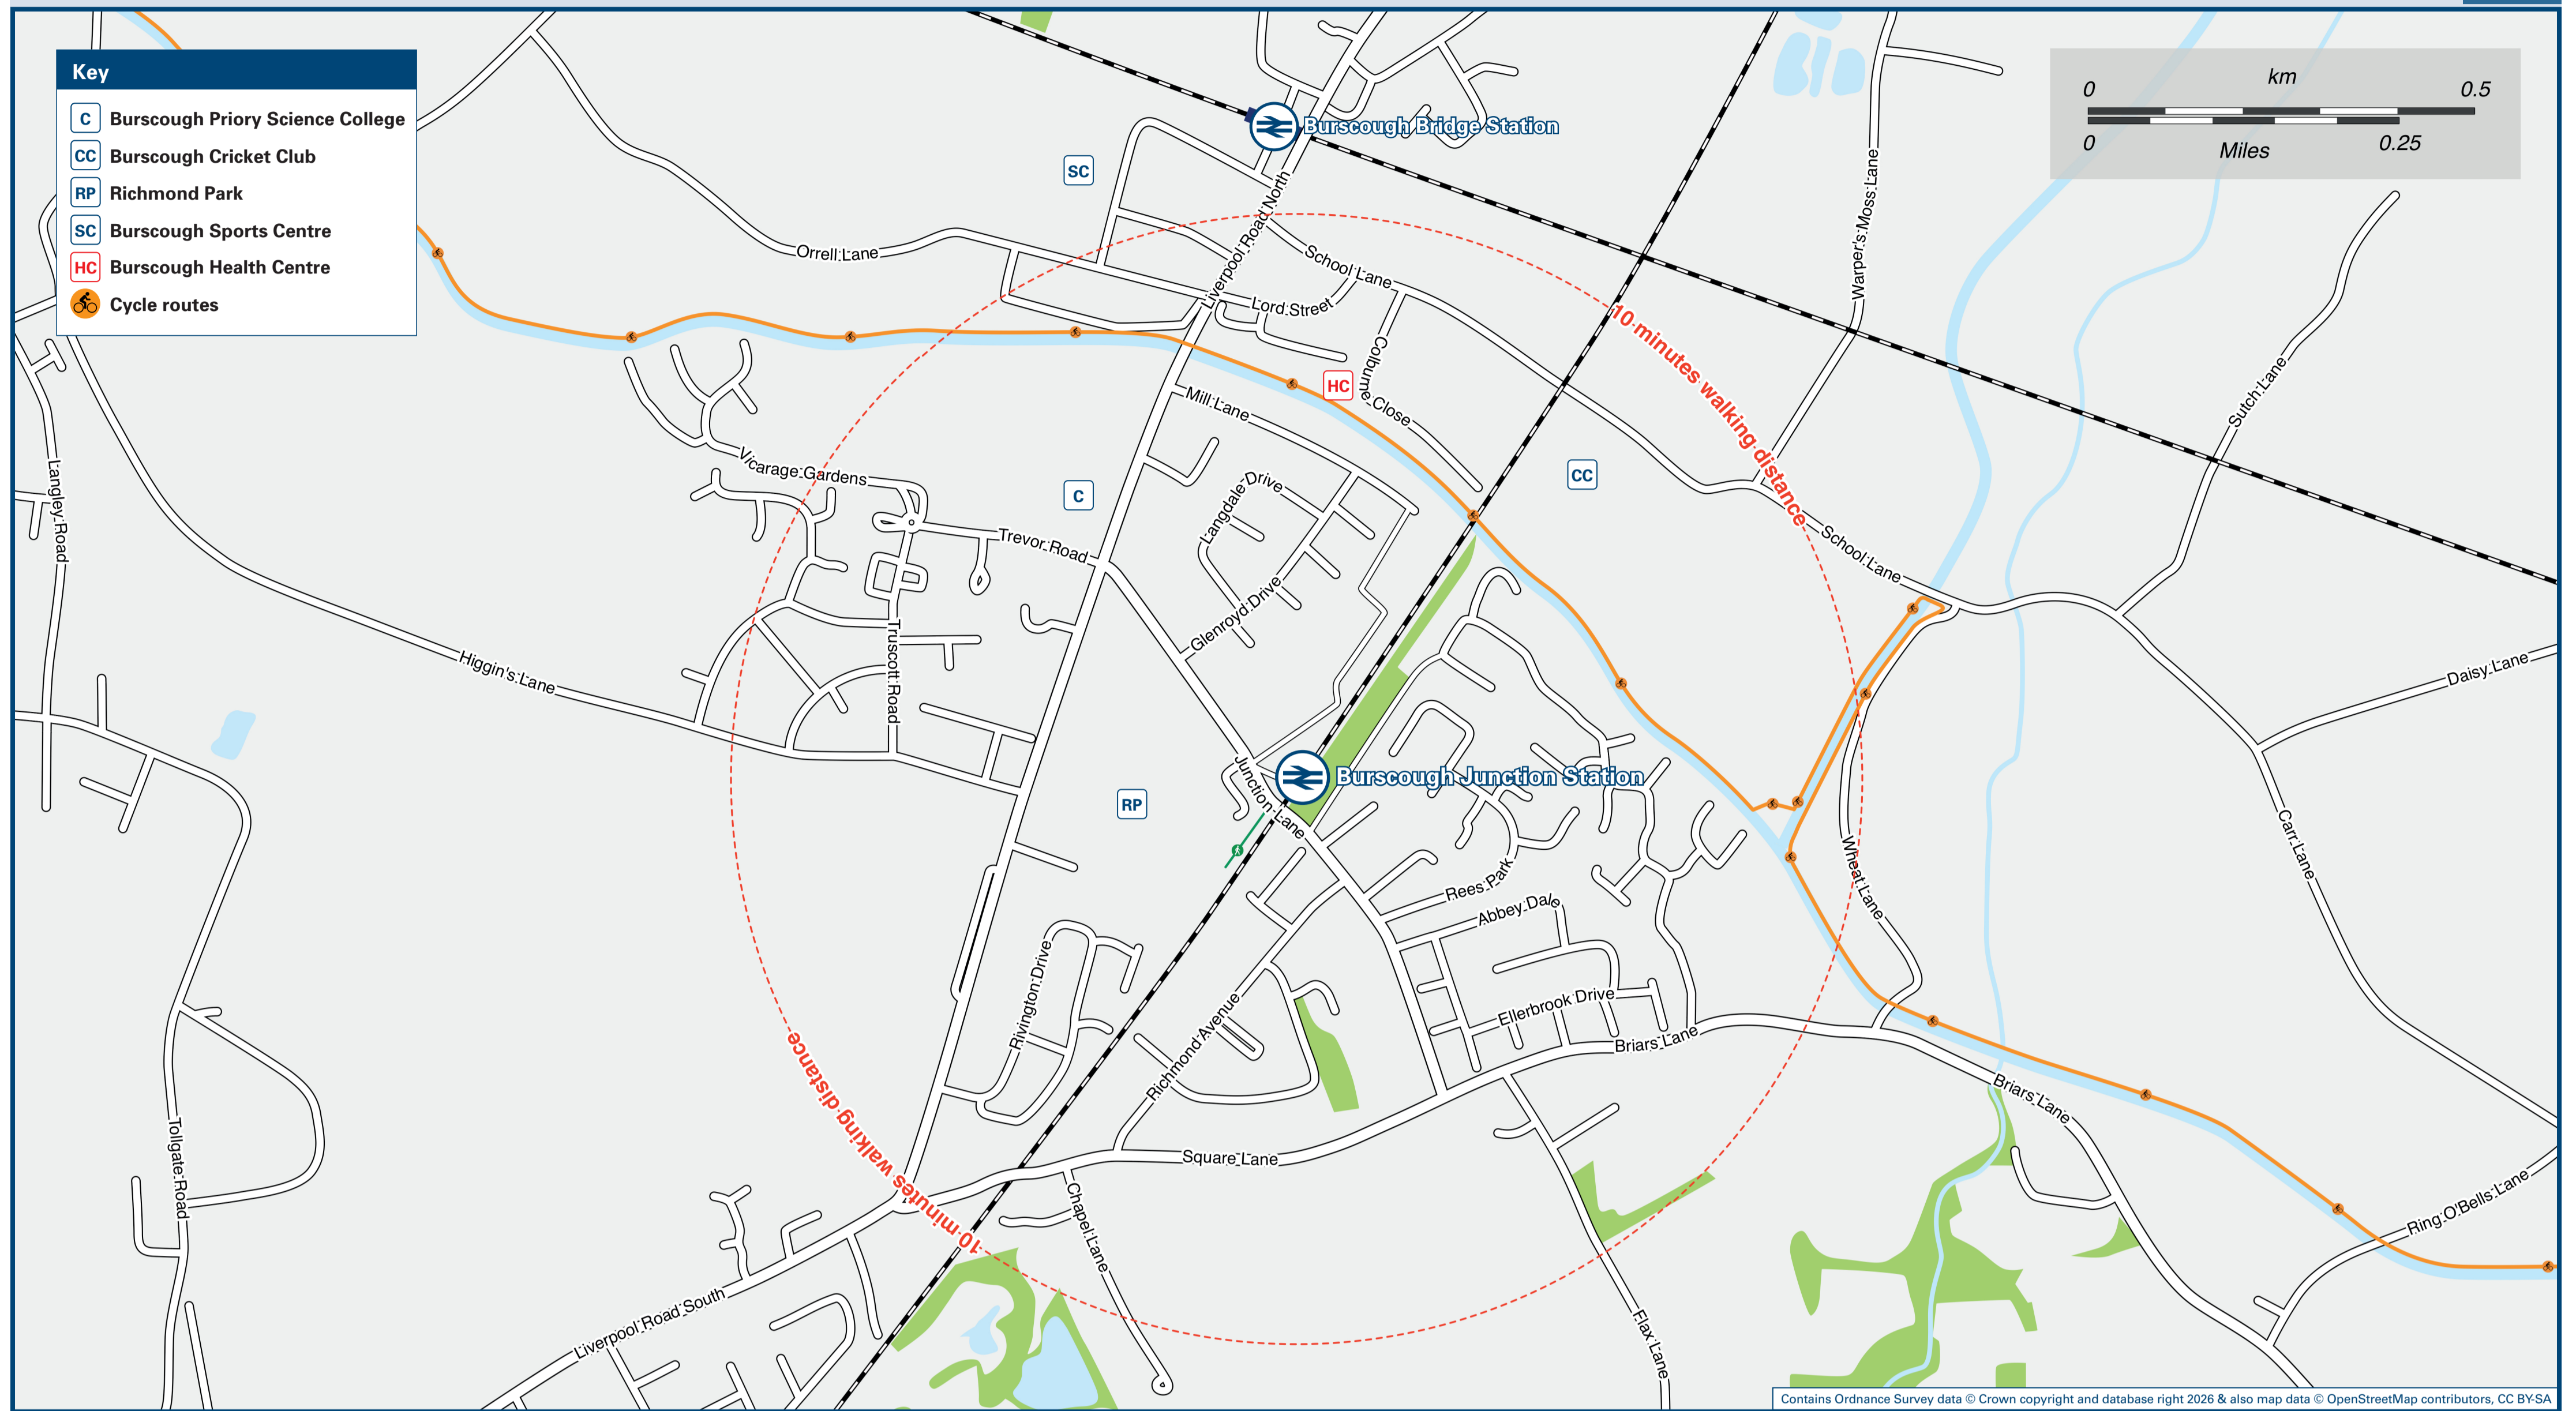

Burscough Junction Station

Onward Travel Information

Local area map