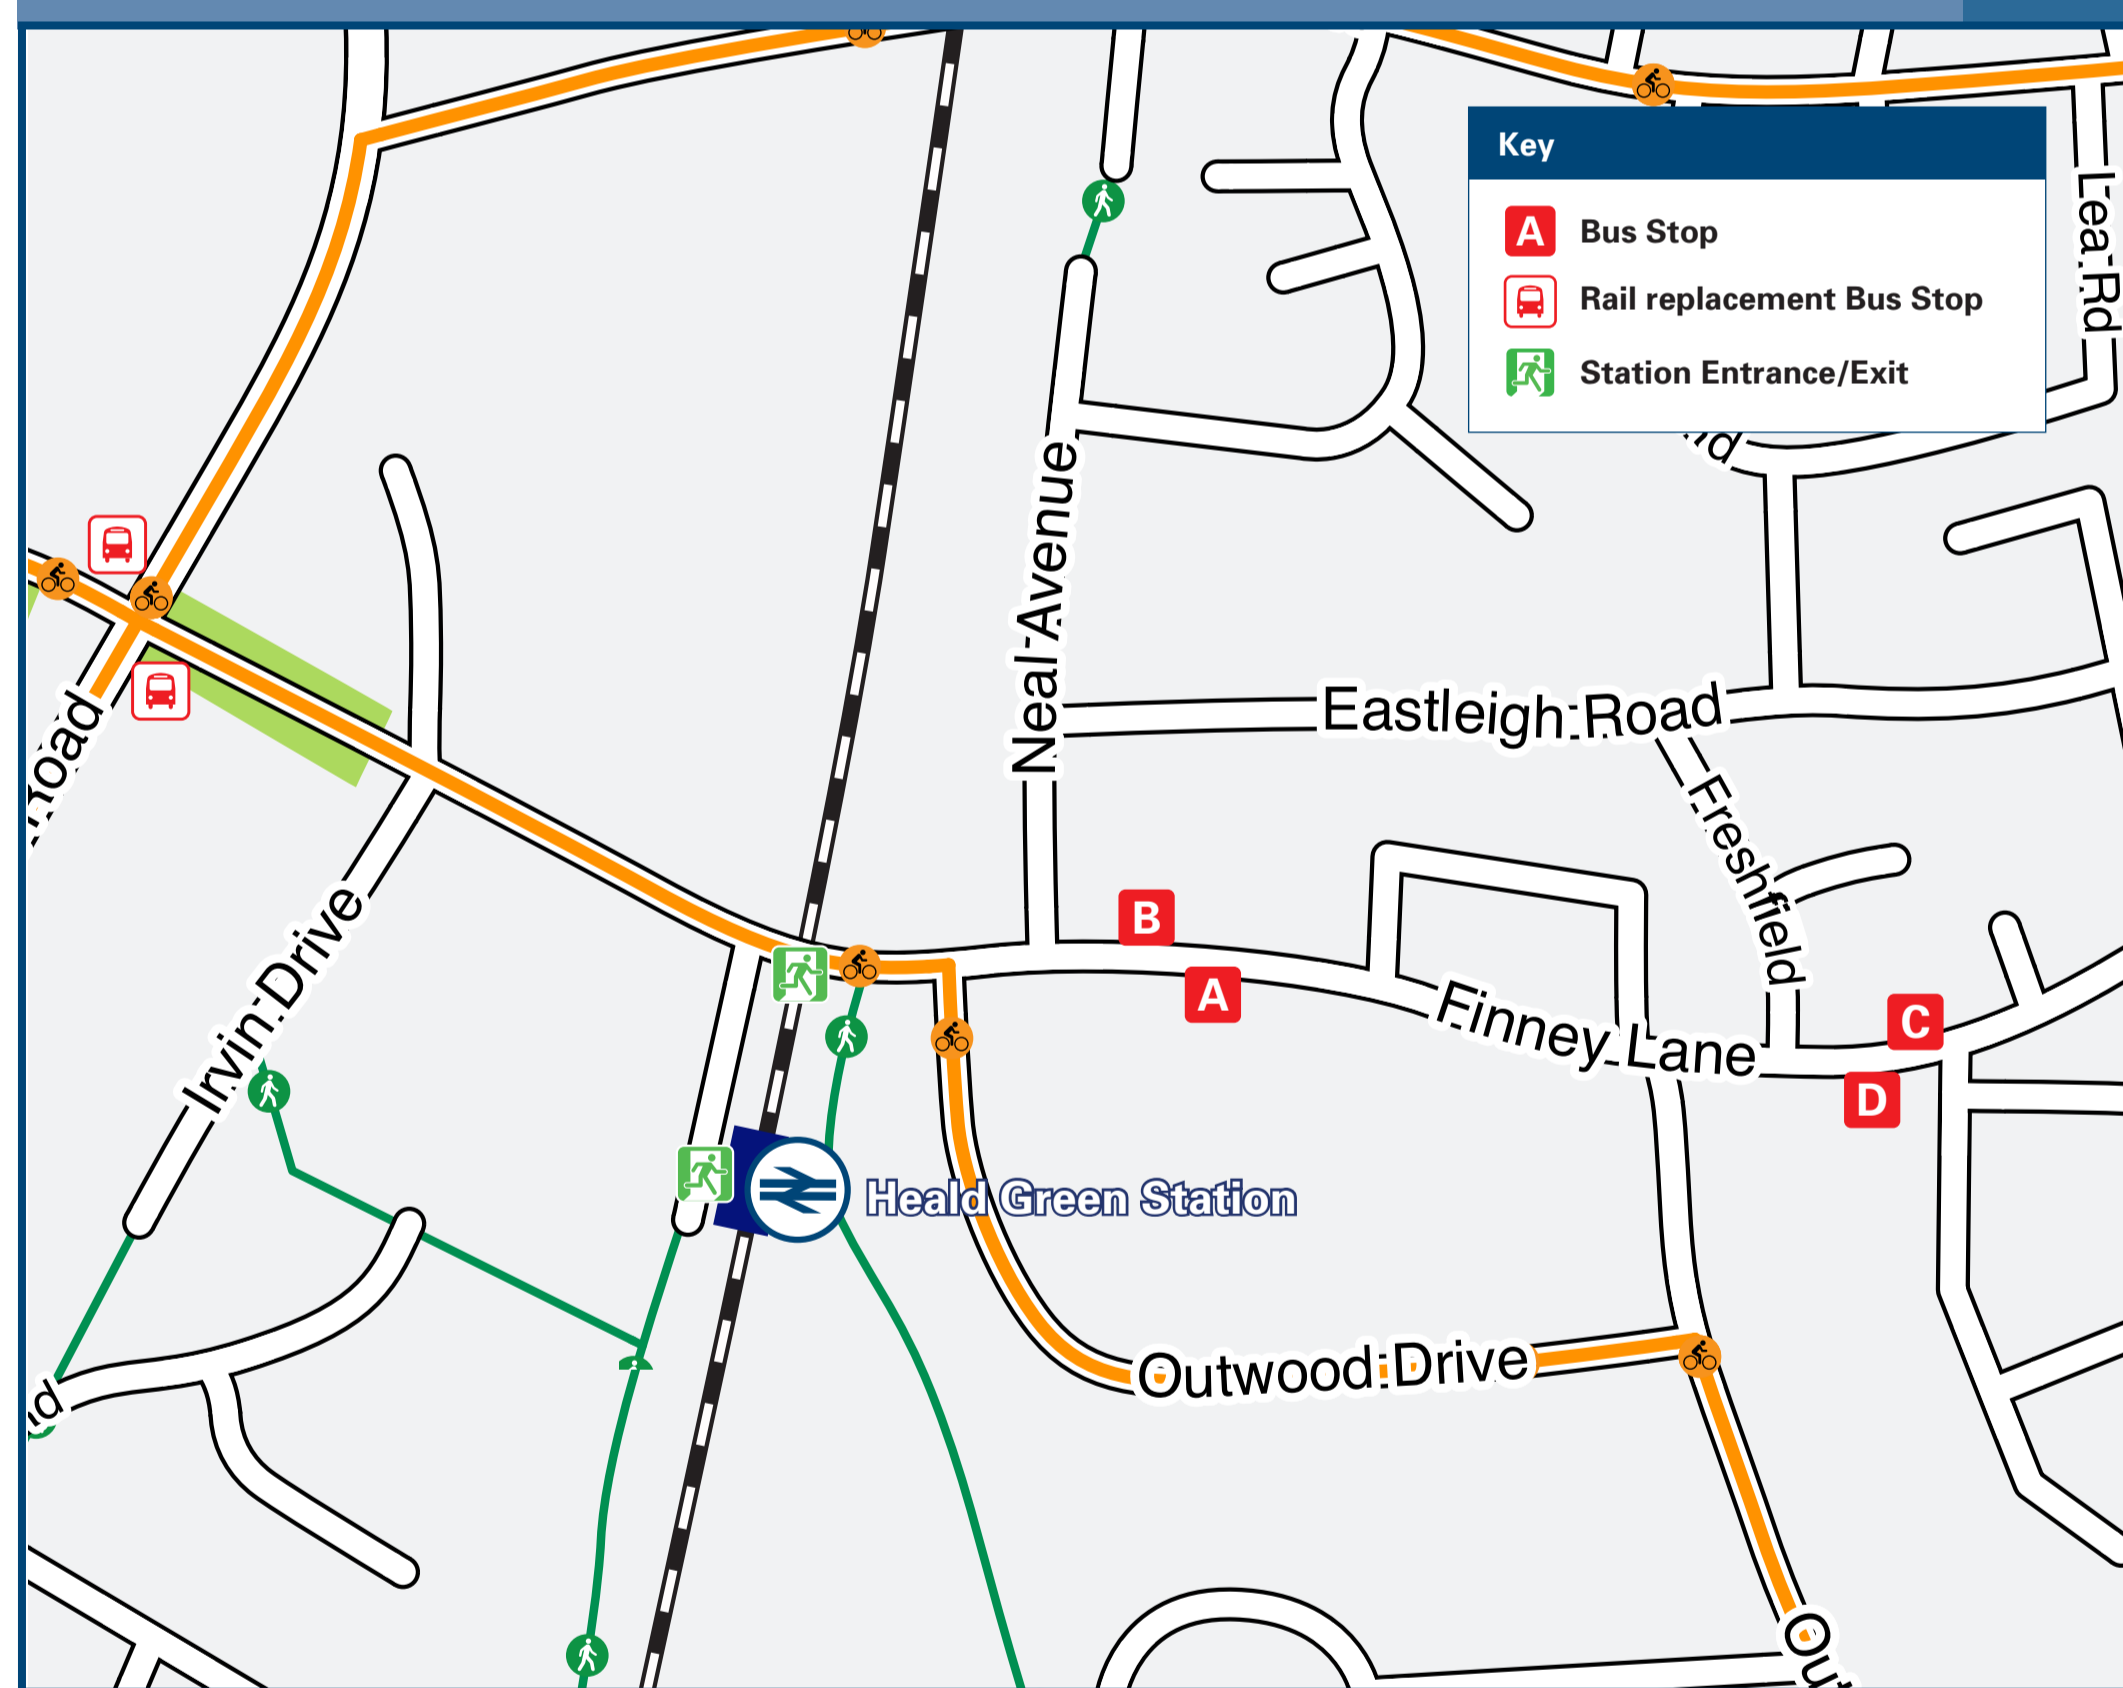

Buses

Rail replacement buses depart from bus stops on Styal Road.

Main destinations by bus

(Data correct at November 2023)

DESTINATION	BUS ROUTES	BUS STOP
Adswold	368	B
Alderley Edge	130	B
Alderley Park	130	B
Bramhall Green	378	C
	379	D
Bramhall Village (& Station)	378	C
	379	D
Cheadle Hulme Station	368	B
Dairyground Estate (Bramhall)	379	D
Davenport Station	378	C
	379	D
Edgeley	368	B
Gillbent	379	D
Handforth	130	B
Kitt's Moss (Moss Lane)	379	D
Macclesfield	130	B
Manchester Airport	130, 368*	A
Peel Hall	130, 368	A
Stanley Green	379	D
	368	B
Stockport	368, 378	C
	379	D
Wilmslow	130	B
Woodhouse Park	130, 368*	A
Wythenshawe	130, 368	A

Notes

- Bus route 368 operates daily, including evenings, Sundays and public holidays.
- Bus routes 130, 378 and 379 operate daytime Mondays to Saturdays.
- For bus times please see bus stop timetables or contact Traveline 0871 200 22 33.
- Direct trains operate to this destination from this station.
- Bus route 368 operates early mornings on Mondays to Saturdays only to this destination.

Taxis

Heald Green station has no taxi rank or cab office. Advance booking is essential, please consider using the following local operators: (Inclusion of this number doesn't represent any endorsement of the taxi firm)

A2B Village Cars
0161 428 8382

BT Taxis
0161 428 4041

Jubilee Taxis
0161 437 4488.

Further information about all onward travel

Local Cycle Info stockport.gov.uk For more information about cycle routes.	National Cycle Info sustrans.org.uk Sustrans is the UK's leading sustainable transport charity.	Bus Times See timetable displays at bus stops. www.traveline.info 0871 200 22 33 call cost 12p per minute plus your phone company's access charge	NextBuses Find the bus times for your stop. Search for a bus stop by entering a postcode, street & town or a stop name & town.	PlusBus plusbus.info A discount price 'bus pass' that you buy with your train ticket. It gives you unlimited bus travel around your chosen town, on participating buses.

National Rail Enquiries

Online nationalrail.co.uk	NRE App Free National Rail Enquiries app for iOS and Android	Social Media facebook.com/nationalrailenq @nationalrailenq	Alert Me You can sign up to Alert Me messages on the National Rail Enquiries website where you can receive train and platform notifications directly to your smart phone. nationalrail.co.uk/alertme	Contact Centre 03457 48 49 50 Calls cost no more than calls to geographic numbers (01 or 02) and may be recorded.	PlusBike nationalrail.co.uk/plusbike For more information.