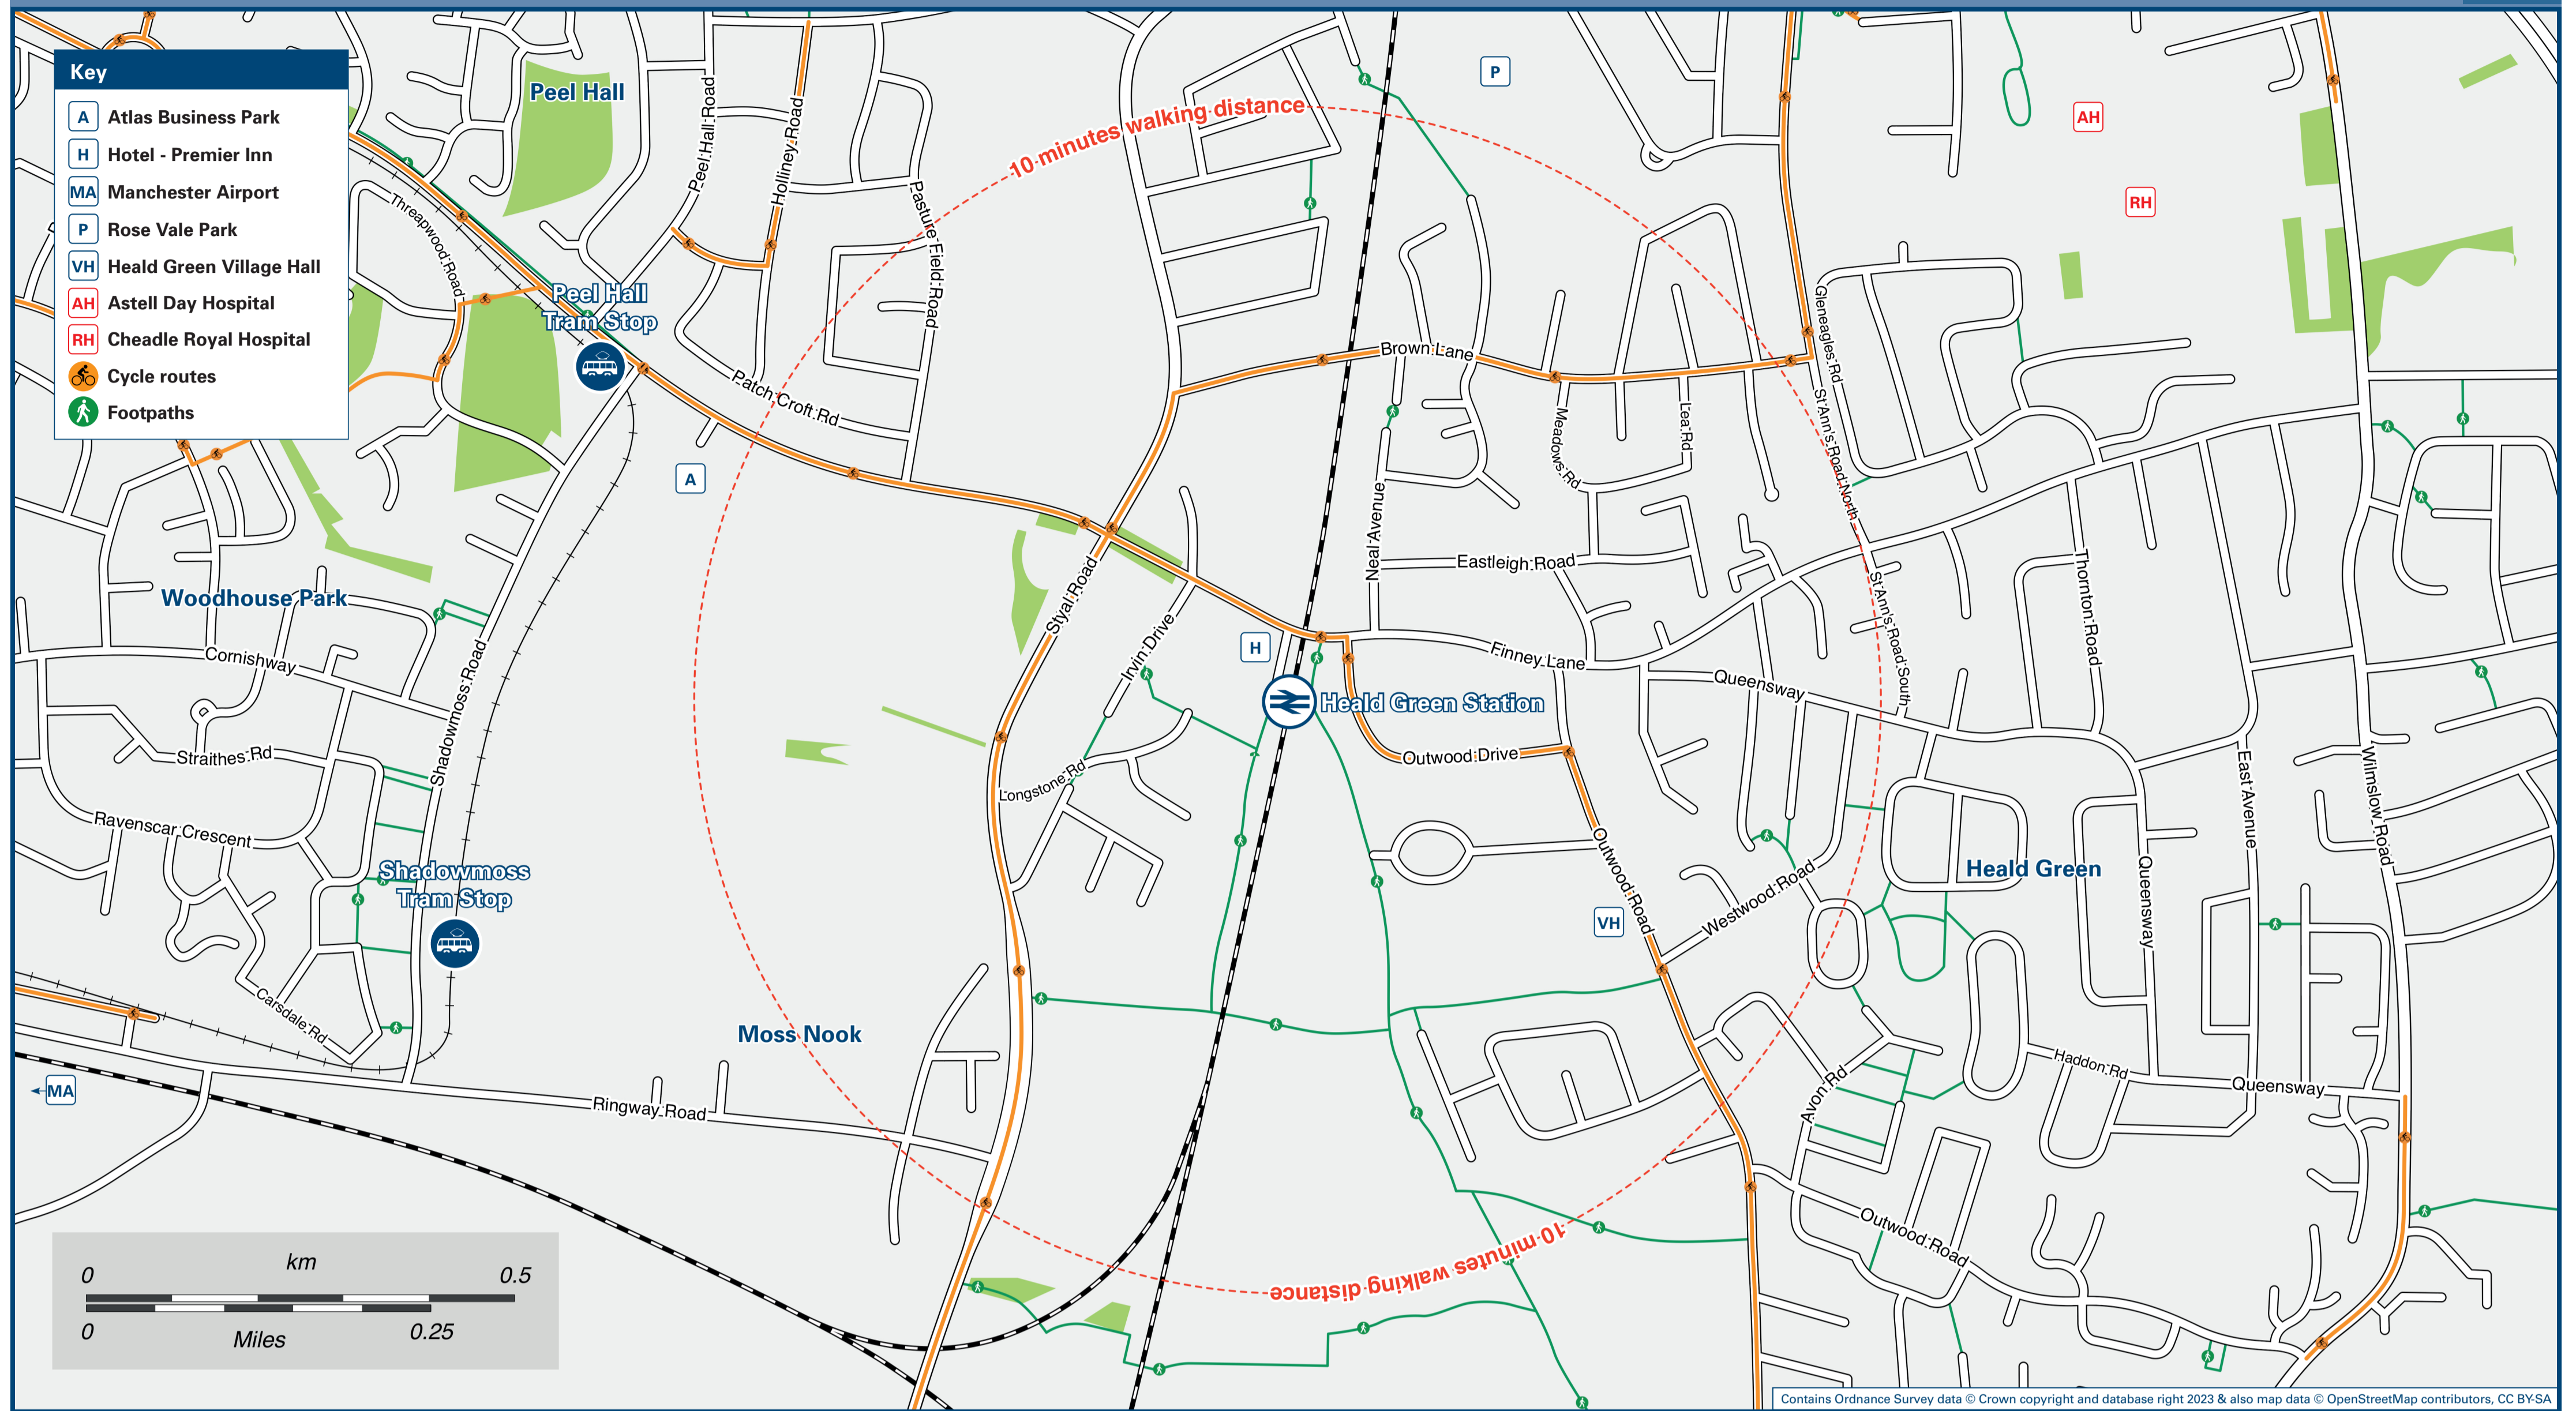

Heald Green Station

Onward Travel Information

Local area map