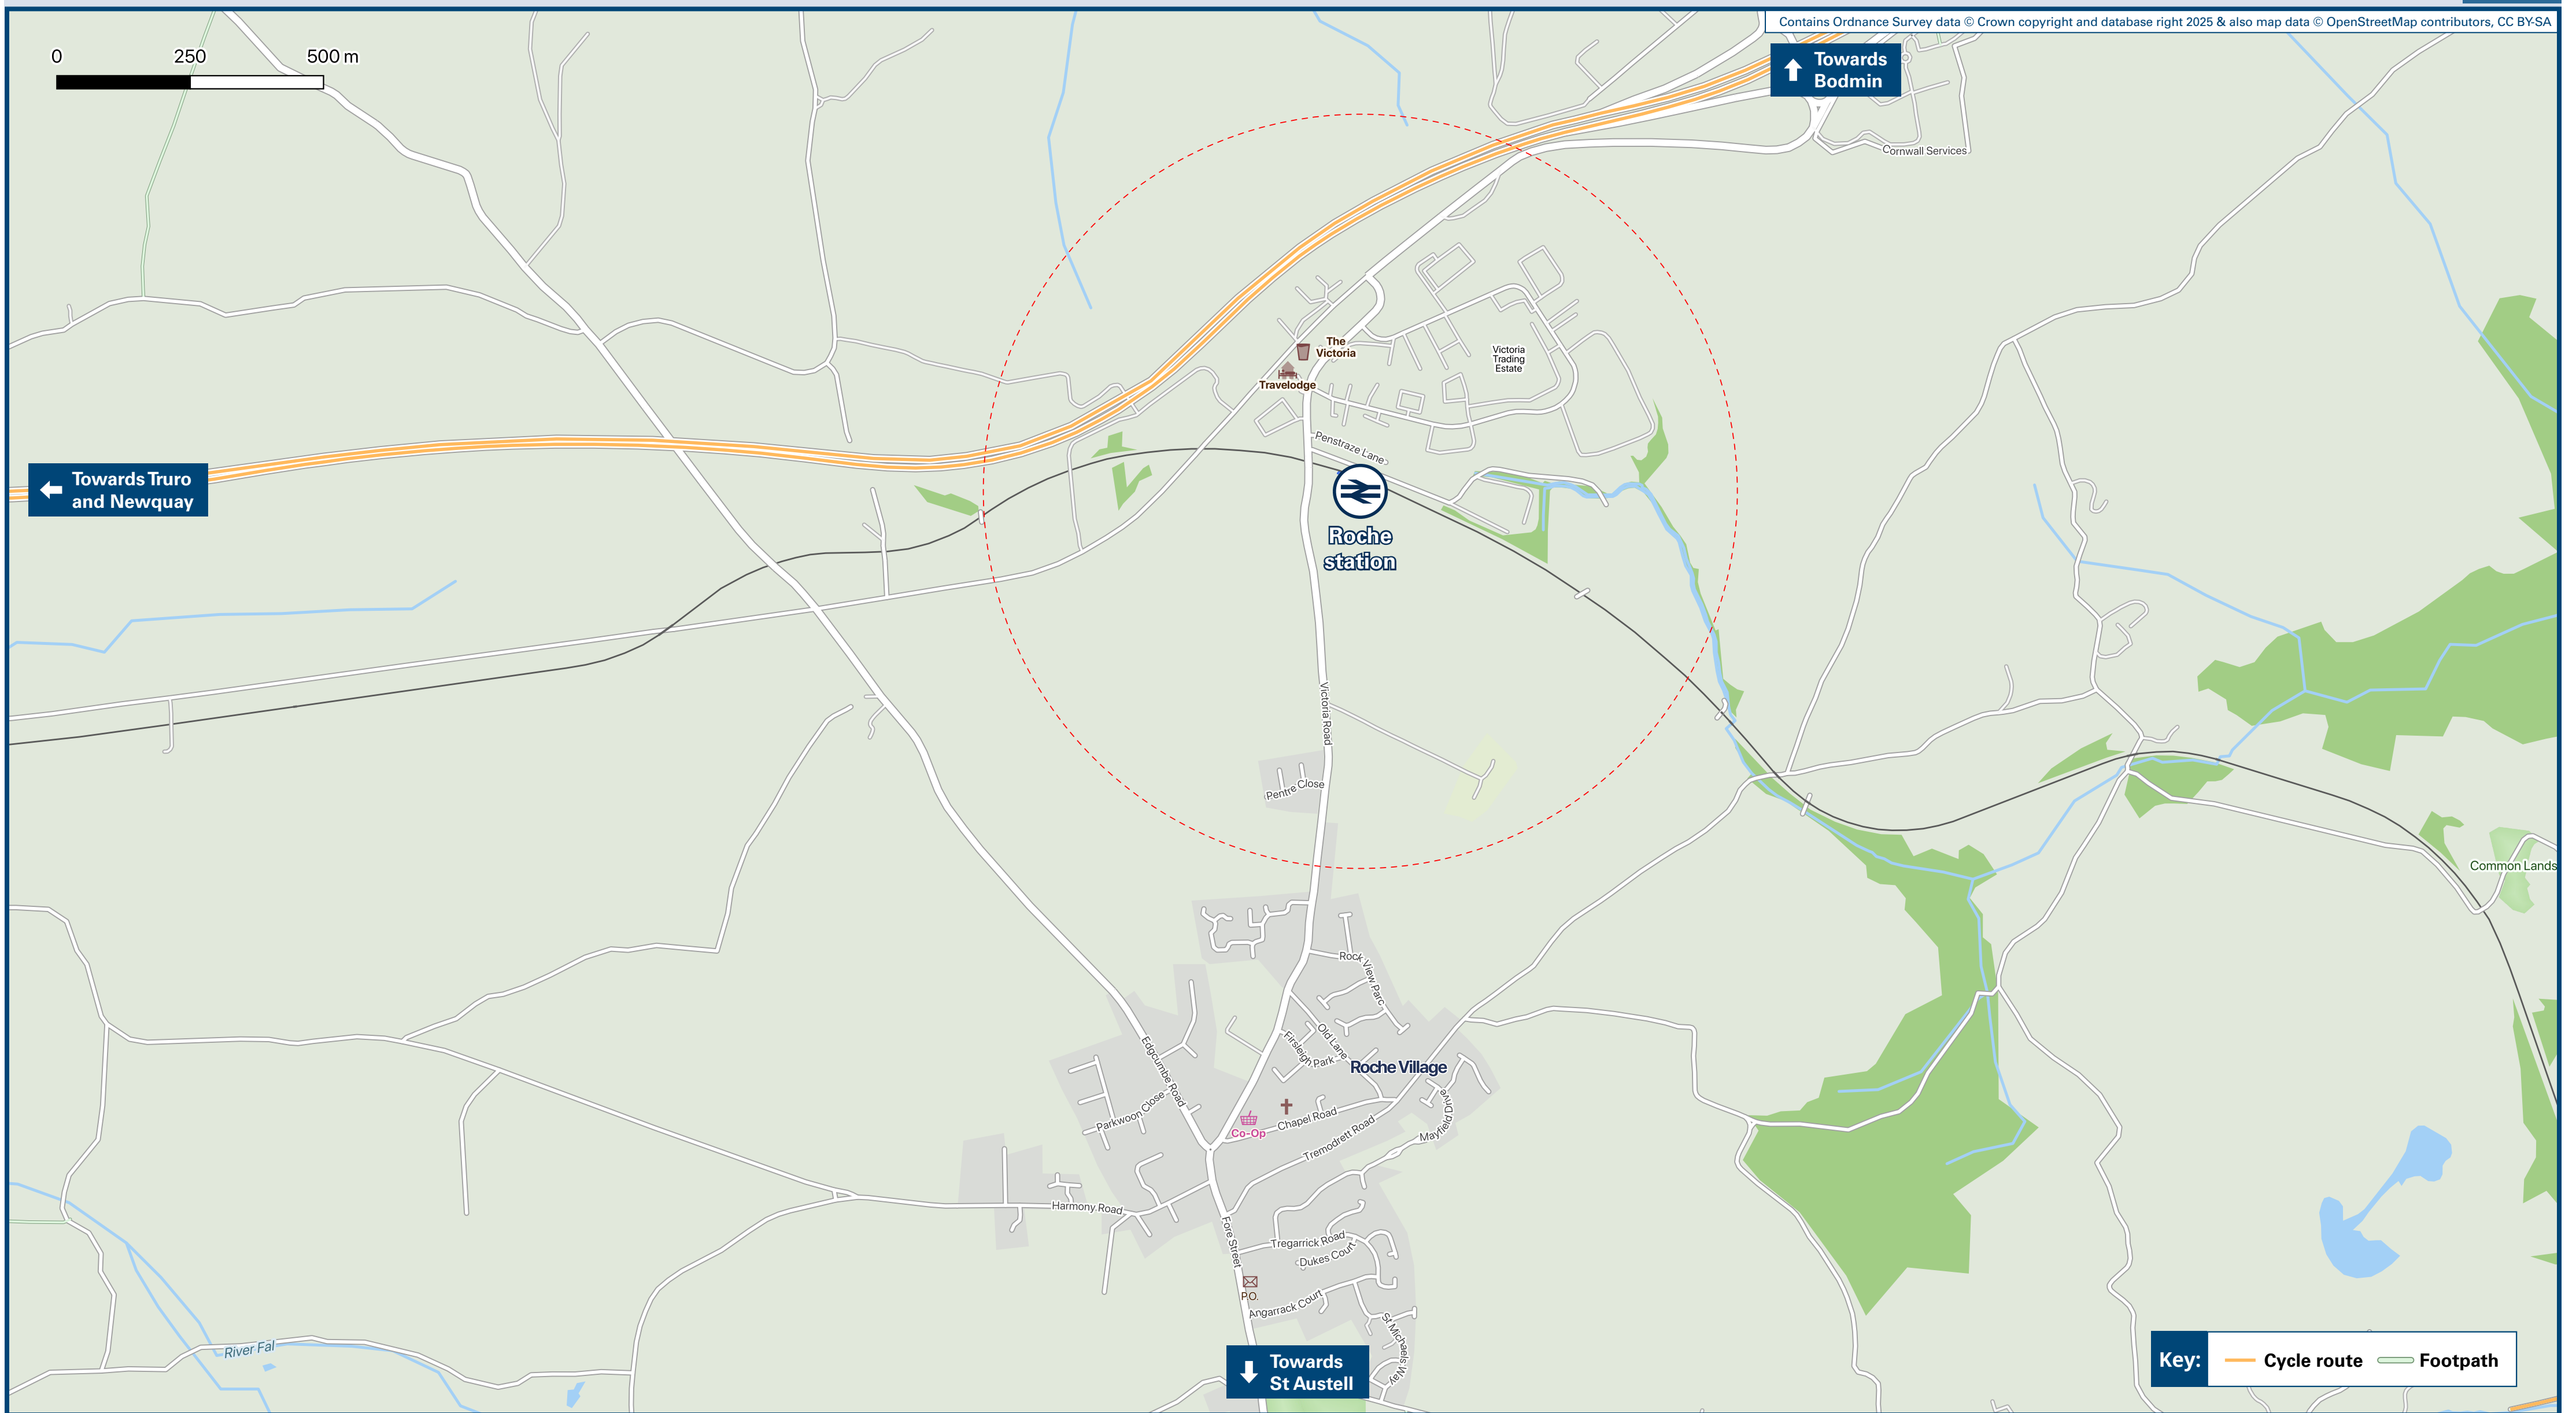

Roche Station

Onward Travel Information

Local area map