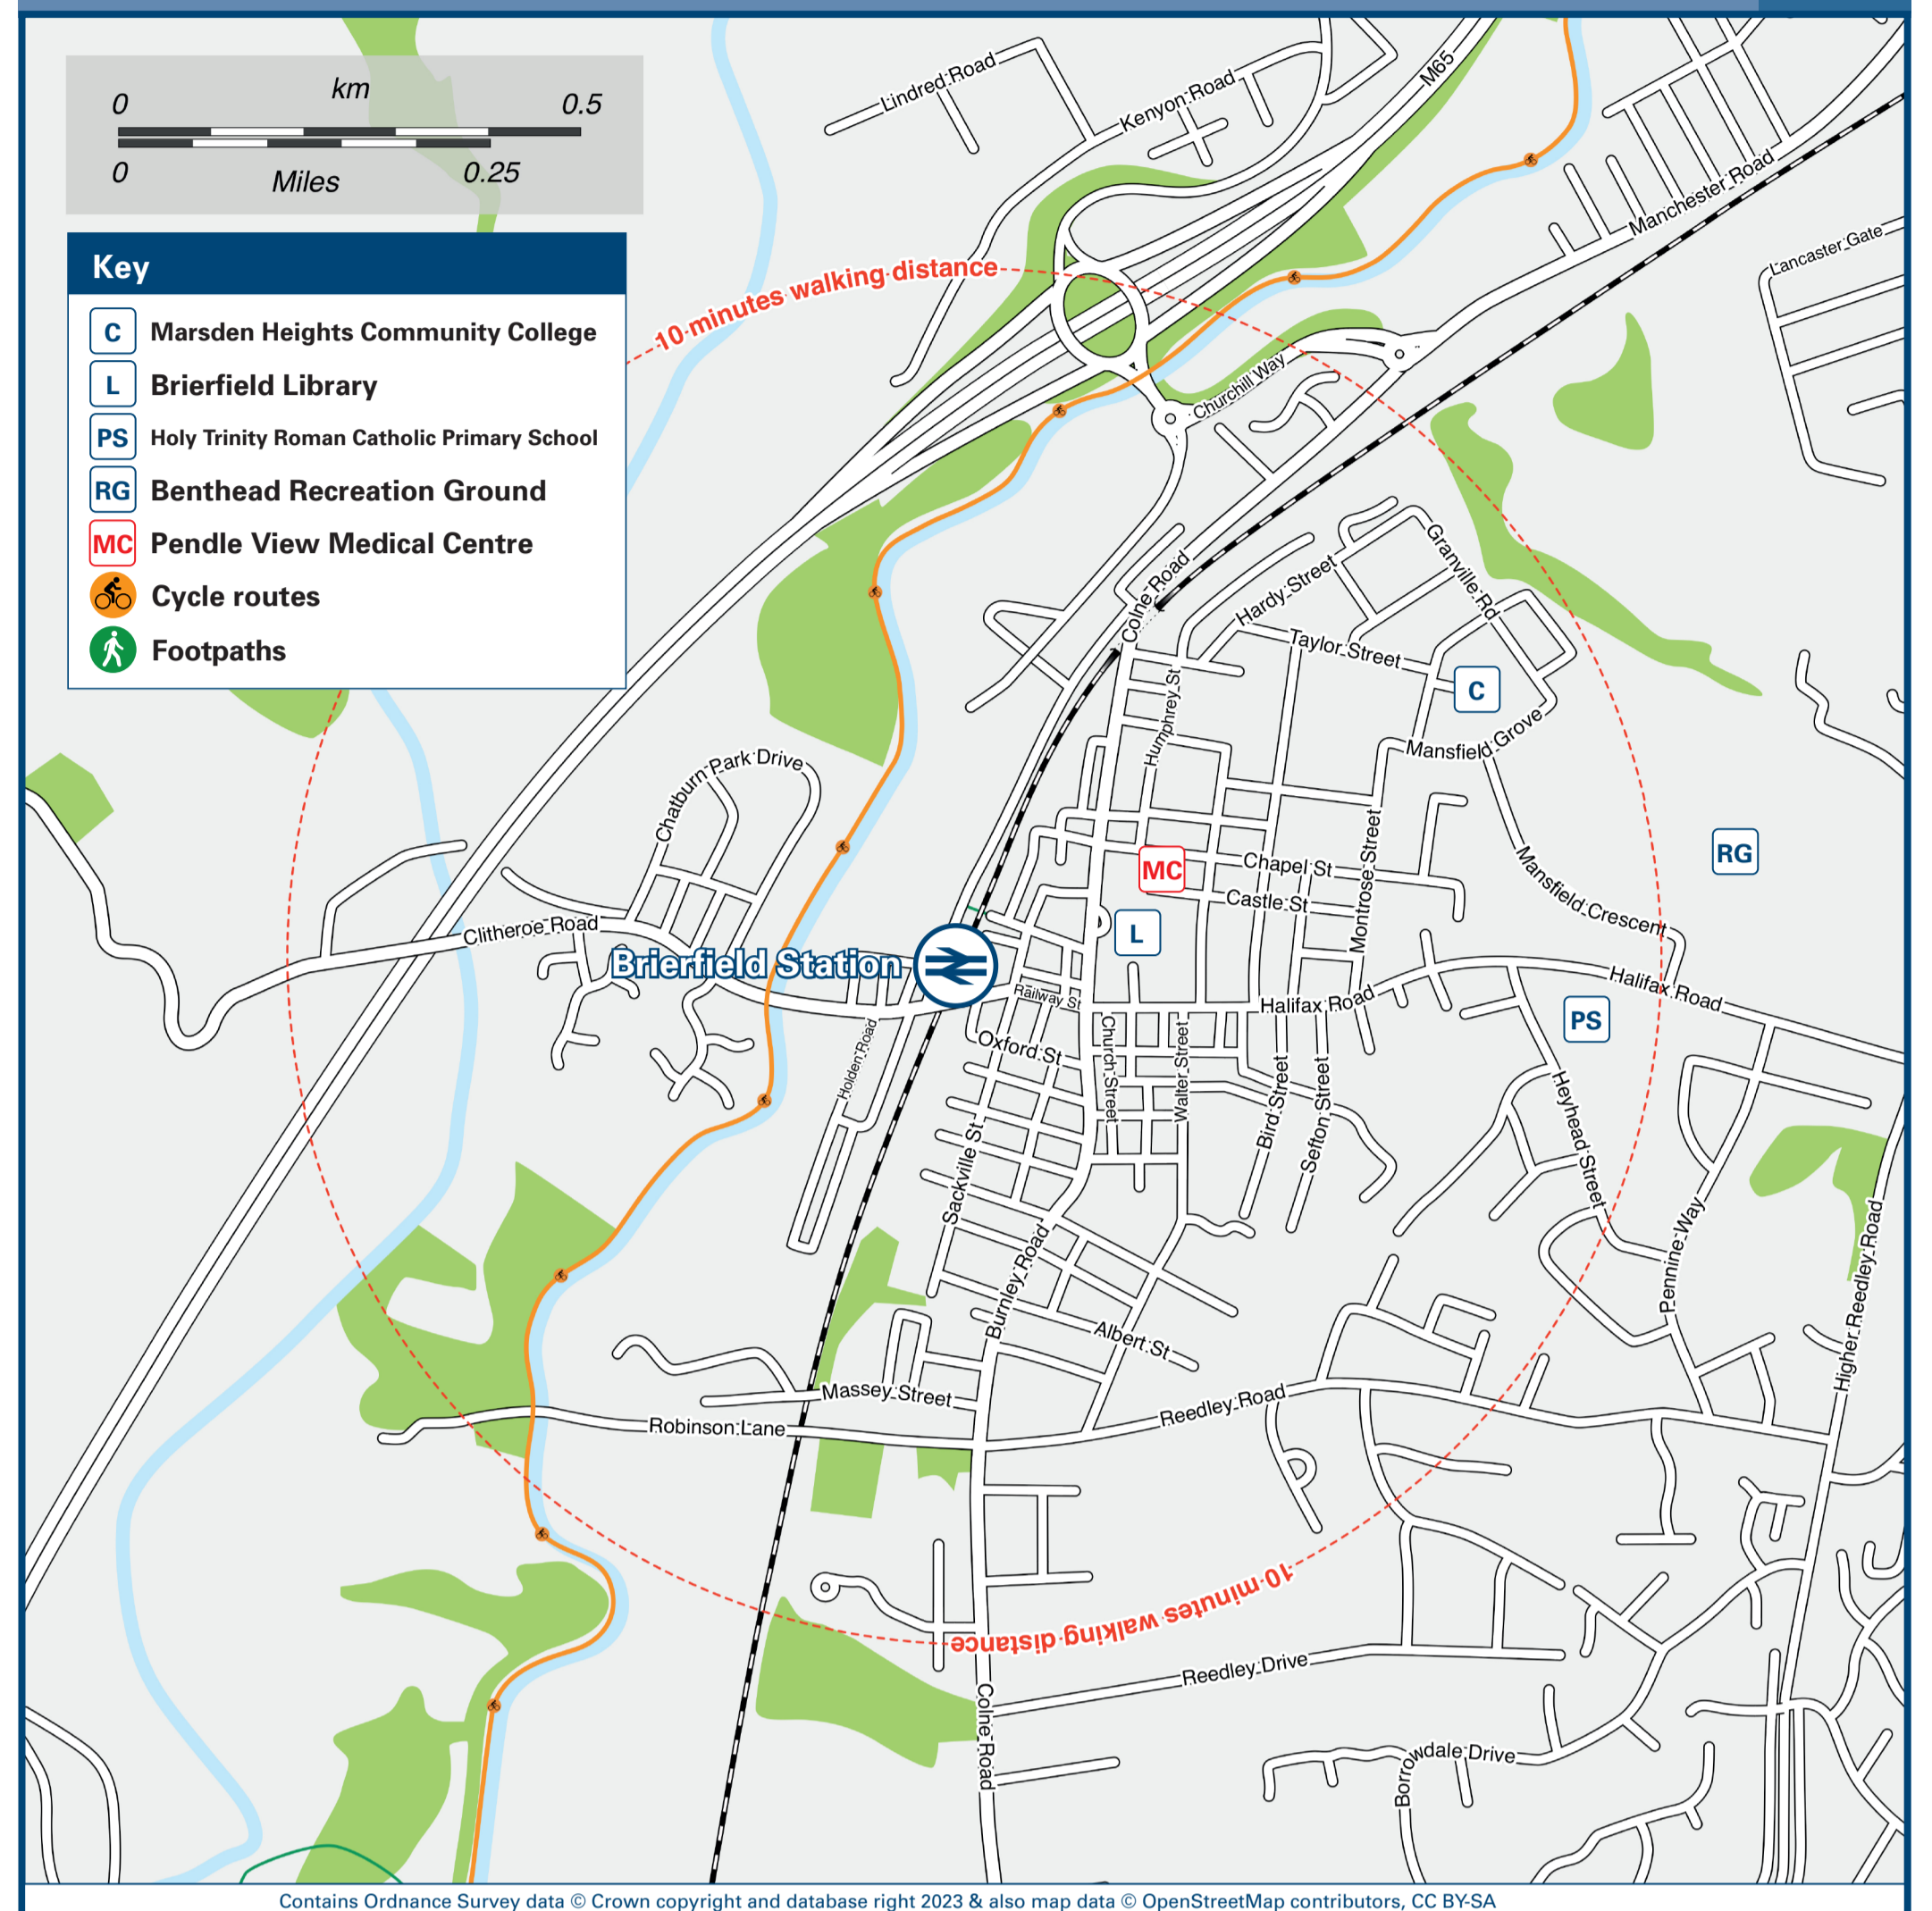

Local area map

Main destinations by bus

(Data correct at September 2023)

DESTINATION	BUS ROUTES	BUS STOP
Airedale Hospital	M4	A
Barnoldswick	M5, M6	A
Brierfield (Chatburn Park Drive)	69 or 10 minutes walk from this station (see maps)	D
Brierfield (Mansfield Crescent)	69	C
Burnley (Bus Station)	M3, M4, M5, M6, X43*	B
Burnley General Hospital	Take any bus to Queensgate** 69	B C
Colne	M3, M4, M5, M6	A
Cowling	M4	A
Cross Hill	M4	A

DESTINATION	BUS ROUTES	BUS STOP
Duke Bar	M3, M4, M5, M6, X43*	B
Earby	M5	A
Foulridge	M5, M6	A
Keighley	M4	A
Kelbrook	M5, M6	A
Laneshaw Bridge	M4	A
Marsden Cross (King's Causeway)	69	C
Marsden Height's (Halifax Road)	69	C
Nelson (Interchange)	69 69, M3, M4, M5, M6	C A
Queensgate (for Burnley General Hospital*)	M3, M4, M5, M6, X43*	B

DESTINATION	BUS ROUTES	BUS STOP
Reedley (Colne Road)	M3, M4, M5, M6, X43*	B
Salterforth	M5	A
Skipton	M6	A
Thornton in Craven	M6	A
Trawden	M3	A

Notes

Bus routes M3, M4, M5 and M6 operate daily.
Bus route 69 operates Mondays to Saturdays.
For bus times please see bus stop timetables or contact Traveline on 0871 200 22 33.
Direct trains operate to this destination from this station.
* Bus route X43 runs limited early morning journeys from Brierfield Mondays to Fridays only.
** It's a short walk to Burnley General Hospital.

Taxis

Brierfield station has no taxi rank or cab office. Advance booking is essential, please consider using the following local operators: (Inclusion of this number doesn't represent any endorsement of the taxi firm)

A1 Taxis
01282 696 800

Cavalier Taxis
01282 698 659

Victor's Private Hire
01282 696 441

Further information about all onward travel

Local Cycle Info pendle.gov.uk For more information about cycle routes.	National Cycle Info sustrans.org.uk Sustrans is the UK's leading sustainable transport charity.	Bus Times See timetable displays at bus stops. www.traveline.info 0871 200 22 33 calls cost 13p per minute plus your phone company's access charge	NextBuses Find the bus times for your stop. Search for a bus stop by entering a postcode, street & town or a stop name & town.	PlusBus plusbus.info A discount price 'bus pass' that you buy with your train ticket. It gives you unlimited bus travel around your chosen town, on participating buses.

National Rail Enquiries

Online nationalrail.co.uk	NRE App Free National Rail Enquiries app for iOS and Android	Social Media facebook.com/nationalrailenq @nationalrailenq	Alert Me You can sign up to Alert Me messages on the National Rail Enquiries website where you can receive train and platform notifications directly to your smart phone. nationalrail.co.uk/alertme	Contact Centre 03457 48 49 50 Calls cost no more than calls to geographic numbers (01 or 02) and may be recorded.	PlusBike nationalrail.co.uk/plusbike For more information.

Scan this code with your mobile for full station information.