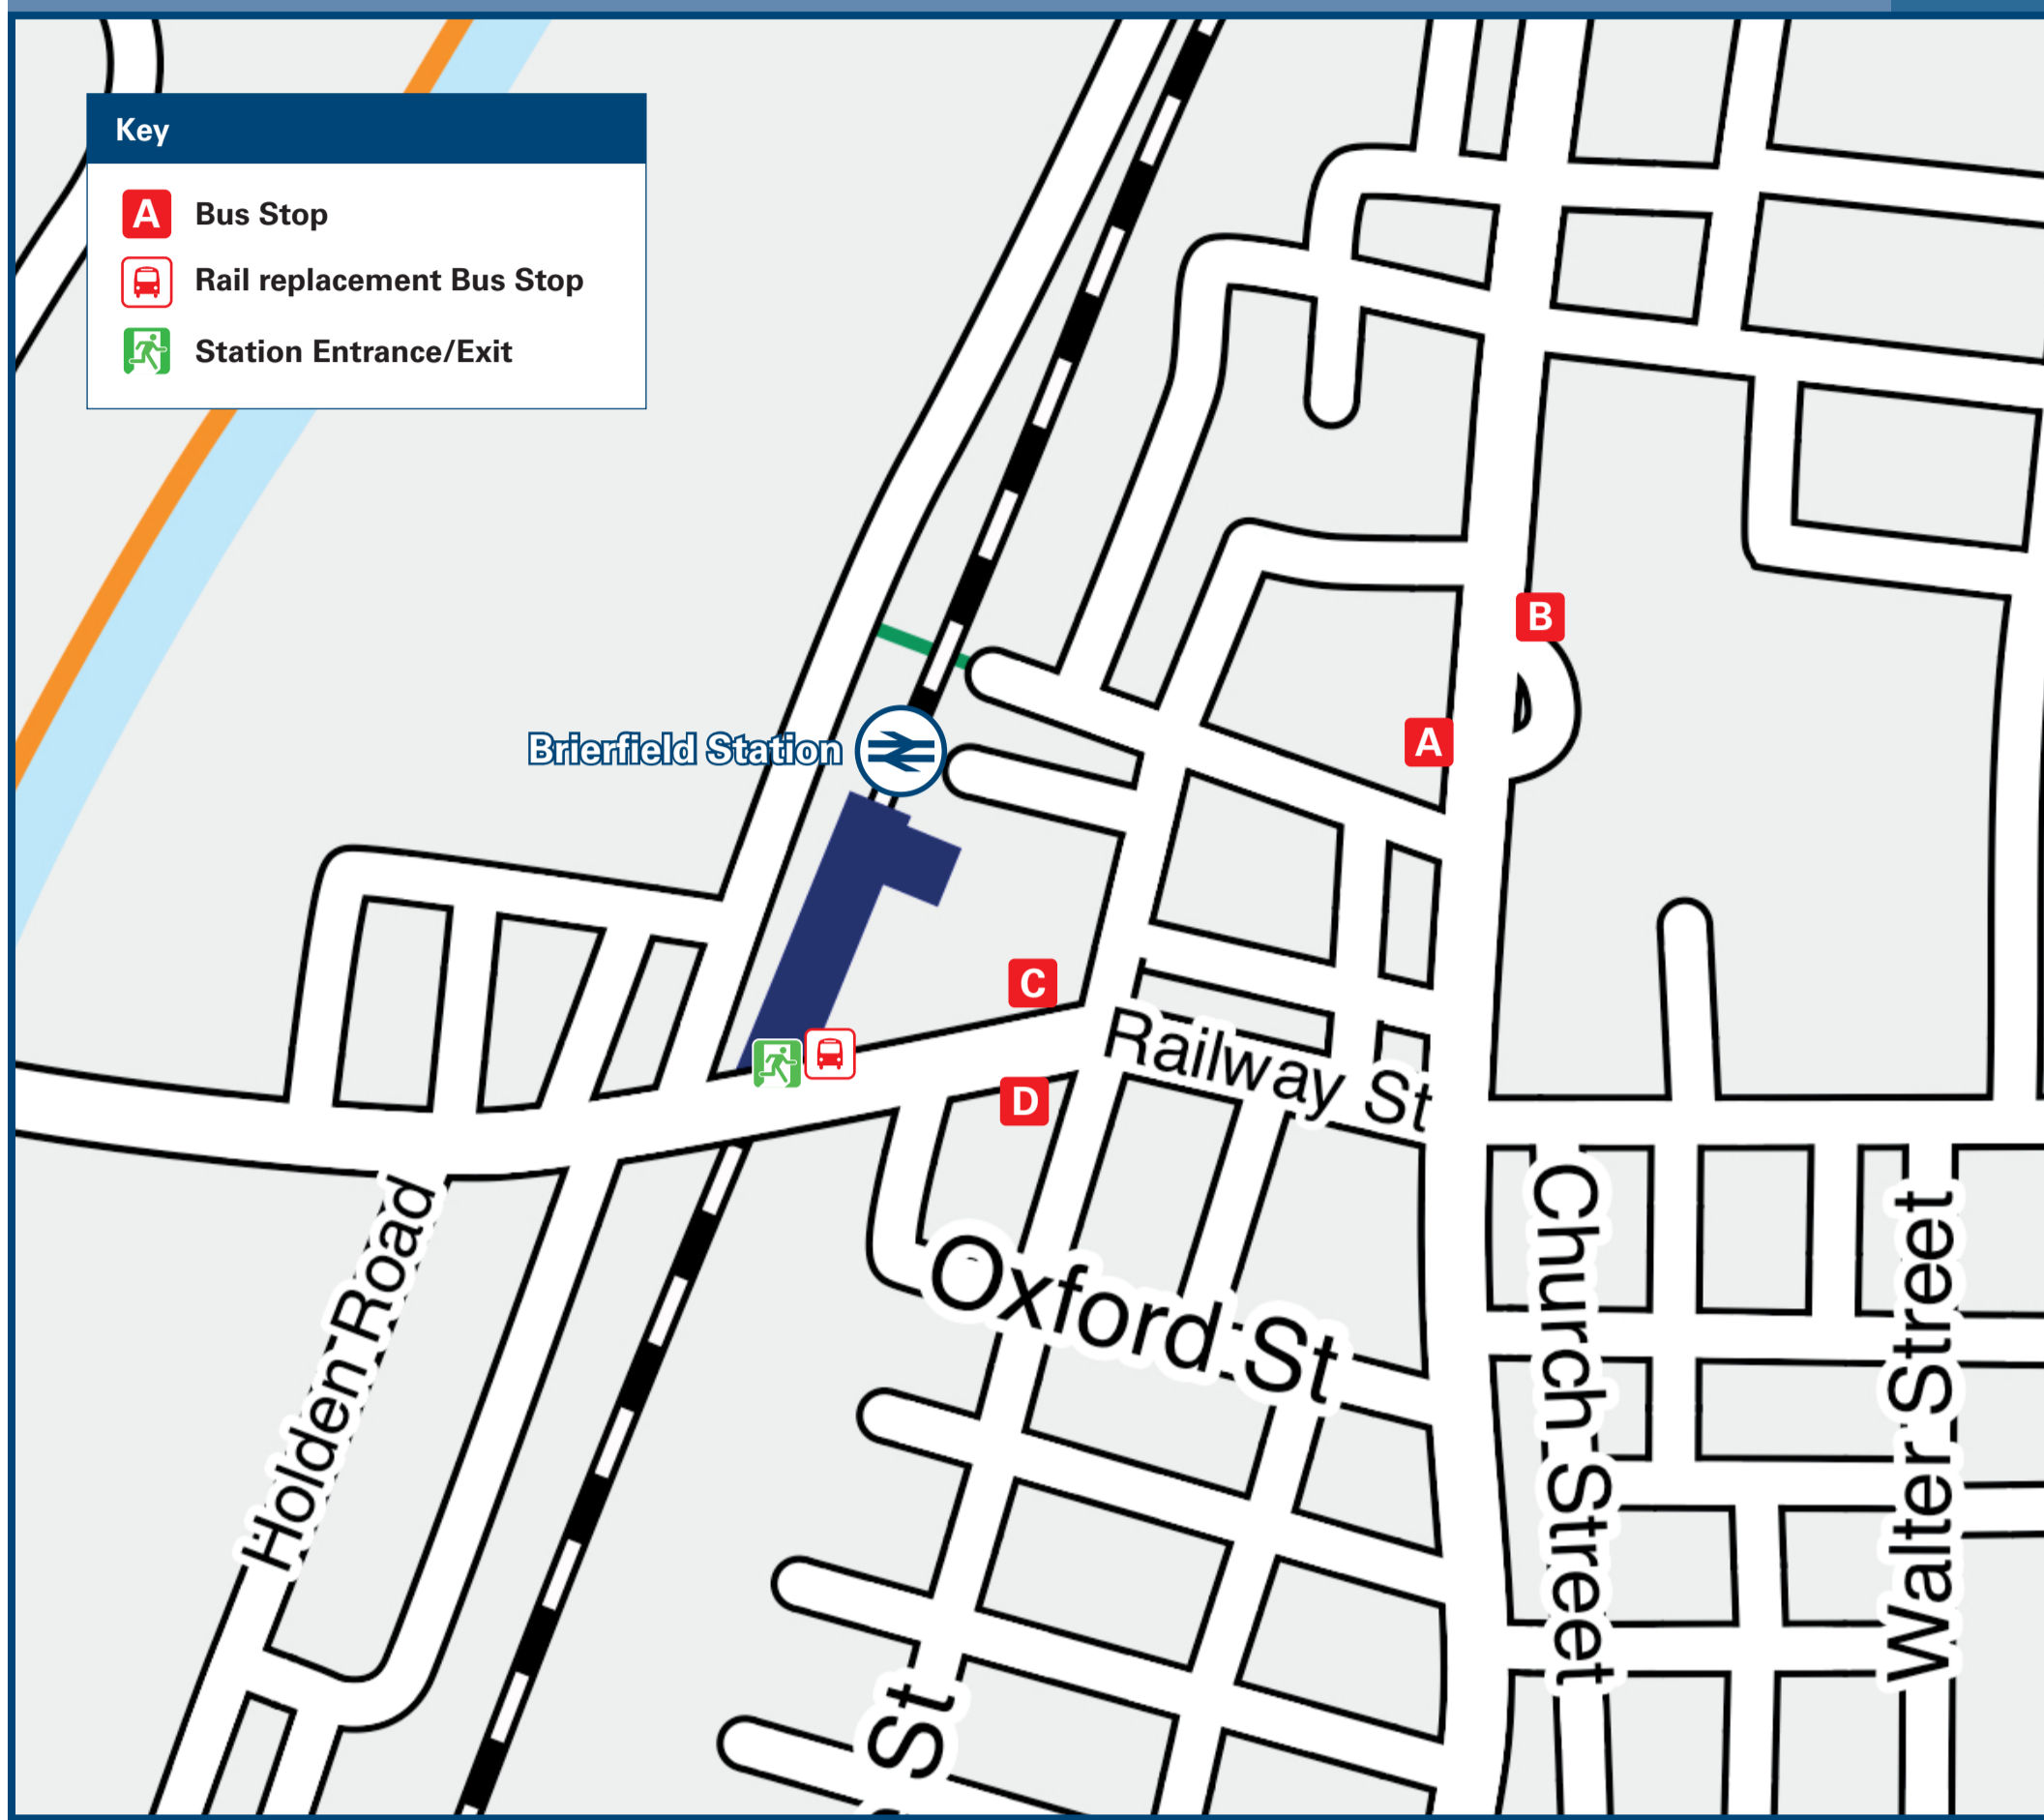

Brierfield Station

Onward Travel Information

Buses

Rail replacement buses depart from the station car park.