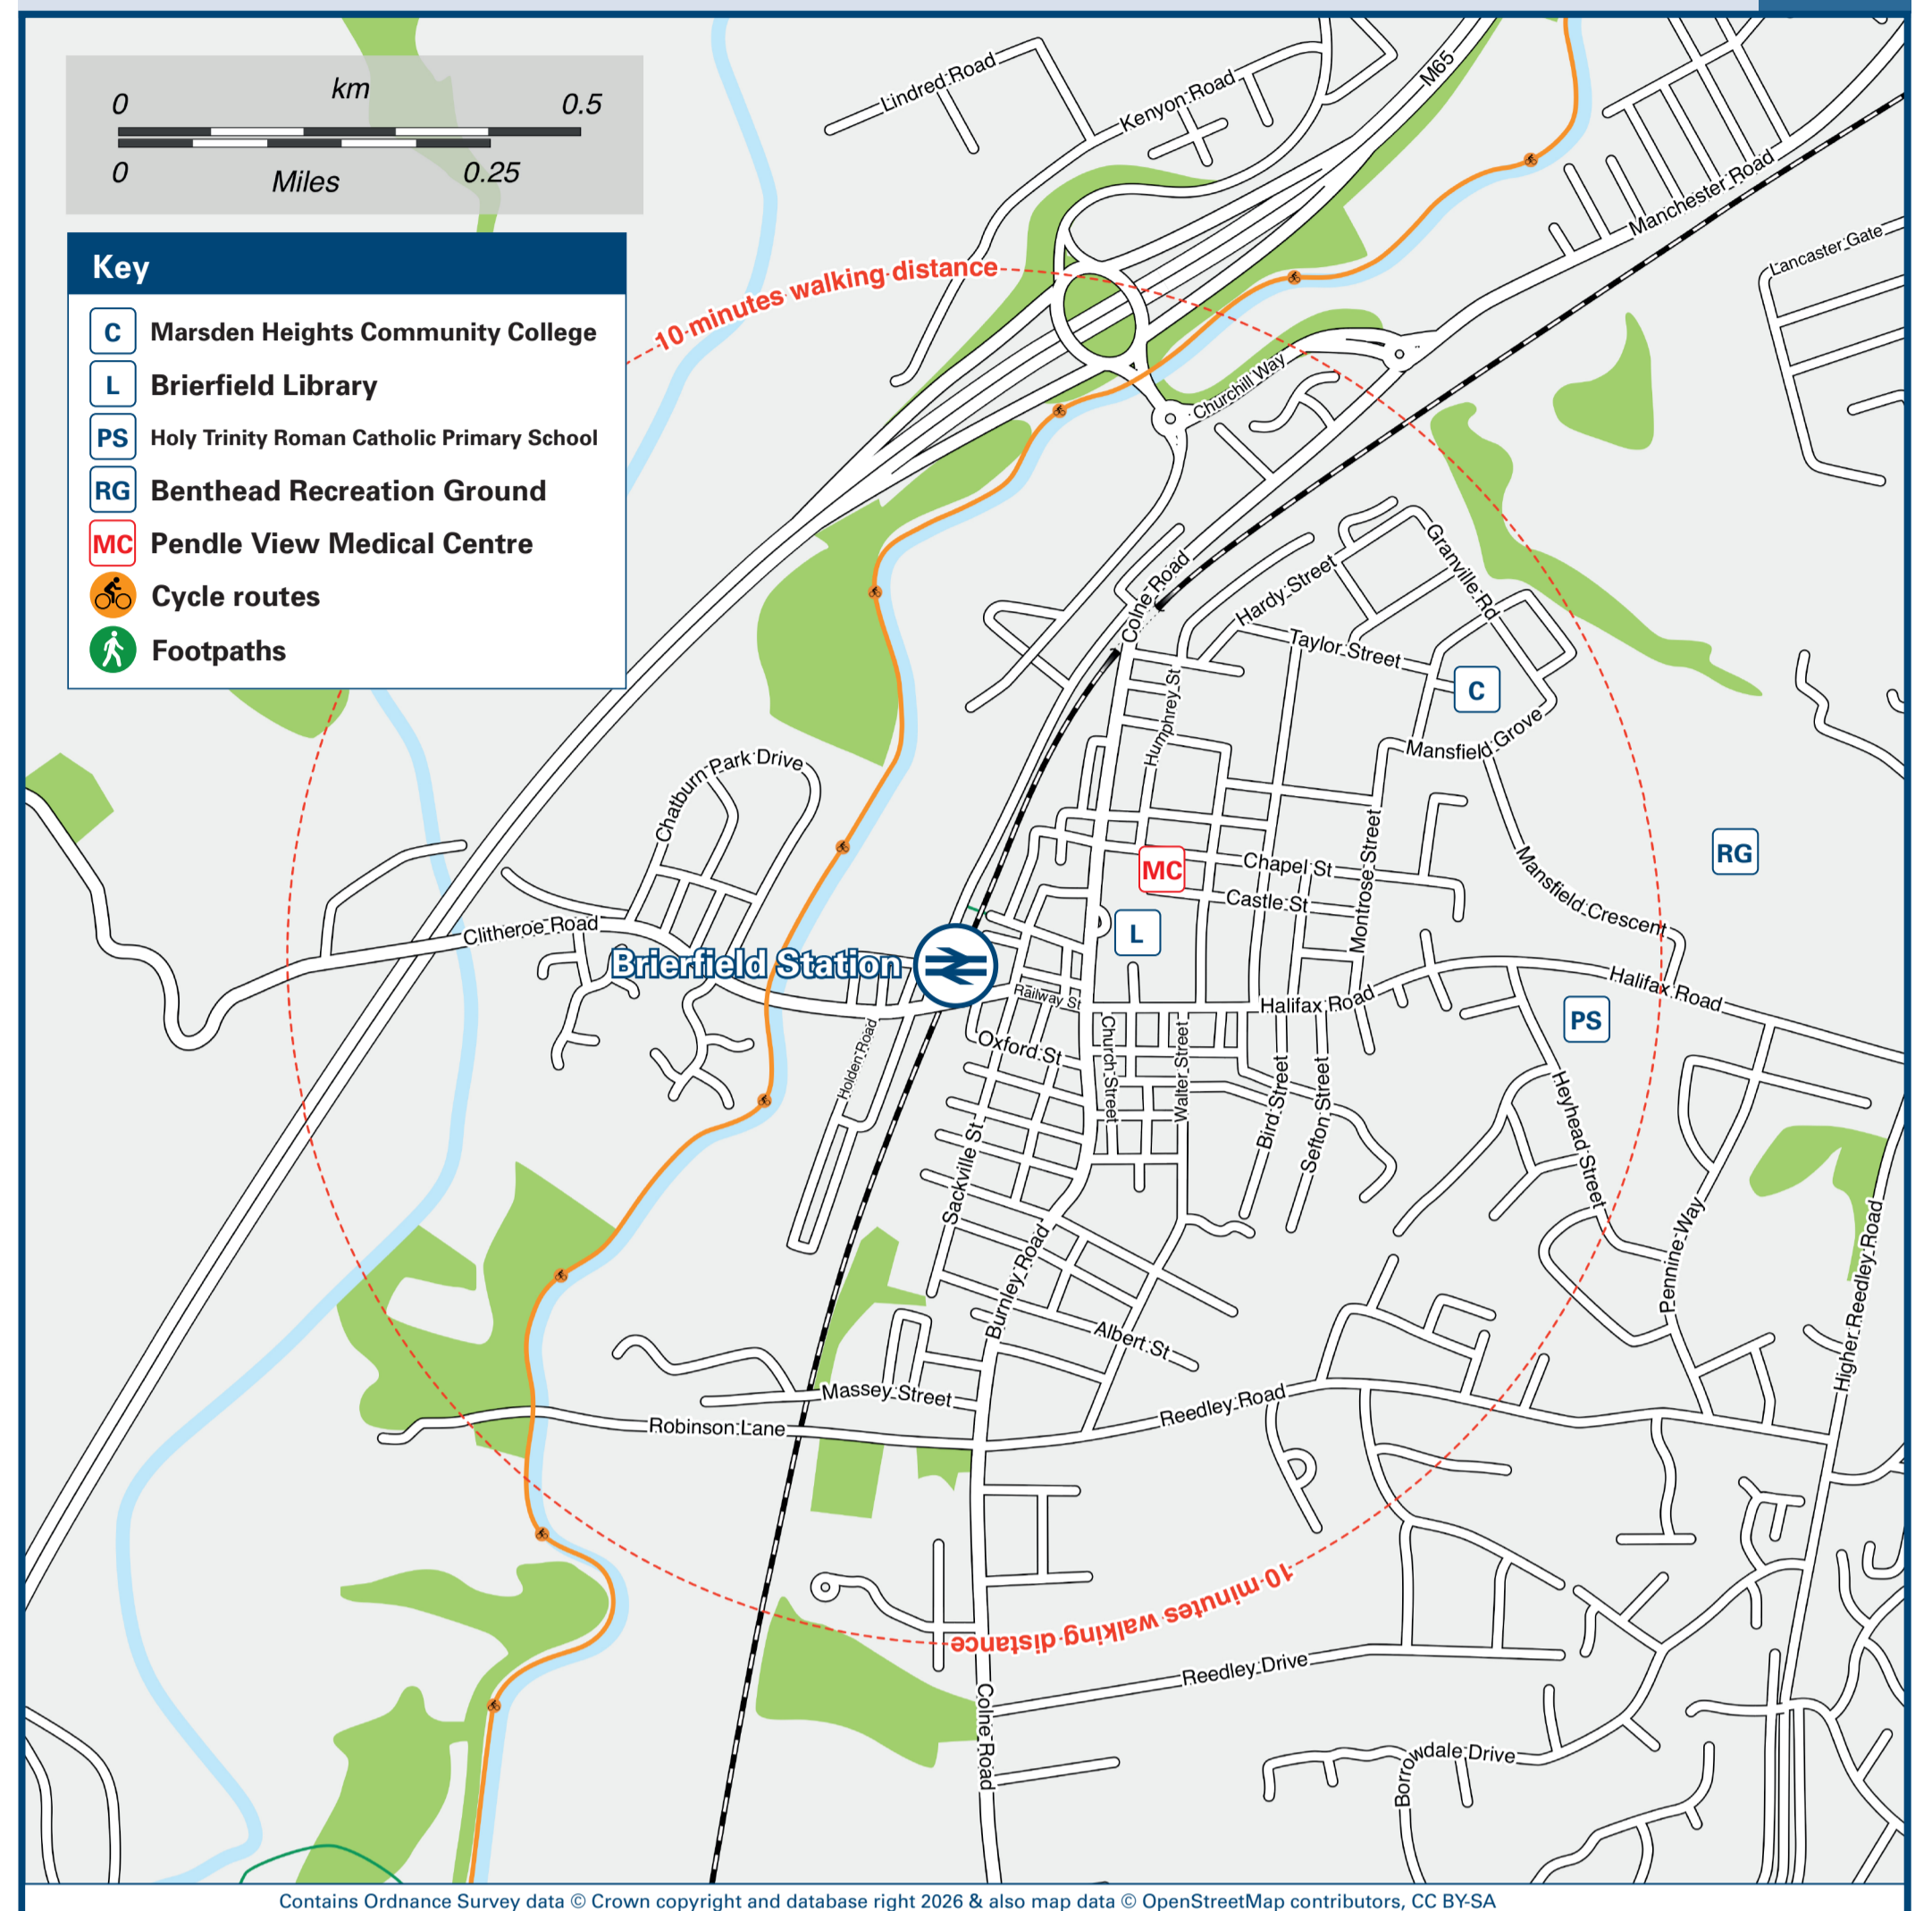

Brierfield Station

Onward Travel Information

Buses

Rail replacement buses depart from outside the station in the car park.

Local area map

Main destinations by bus

(Data correct at February 2026)

DESTINATION	BUS ROUTES	BUS STOP
Airedale Hospital	M4	A
Barnoldswick	M5, M6	A
Brierfield (Chatburn Park Drive)	69 (or 10 minutes walk from this station - please see maps)	D
Brierfield (Mansfield Crescent)	69	C
Burnley (Bus Station)	M3, M4, M5, M6, X43*	B
Burnley General Hospital	Take any bus to Queensgate#	B
	69	C
Colne	M3, M4, M5, M6	A
Cowling	M4	A
Cross Hill	M4	A
Duke Bar	M3, M4, M5, M6, X43*	B

DESTINATION	BUS ROUTES	BUS STOP
Earby	M5	A
Foulridge	M5, M6	A
Keighley	M4	A
Kelbrook	M5, M6	A
Laneshaw Bridge	M4	A
Marsden Cross (King's Causeway)	69	C
Marsden Height's (Halifax Road)	69	C
	69	C
Nelson (Interchange)	69, M3, M4, M5, M6	A
Queensgate (for Burnley General Hospital**)	M3, M4, M5, M6, X43*	B
Reedley (Colne Road)	M3, M4, M5, M6, X43*	B

DESTINATION	BUS ROUTES	BUS STOP
Salterforth	M5	A
Skipton	M6	A
Thornton in Craven	M6	A
Trawden	M3	A

Notes

Bus routes M3, M4, M5 and M6 operate daily services.
 Bus route 69 operates a service on Mondays to Saturdays, only. No Sunday service.
 For bus times and days of operation please contact Traveline on www.traveline.info or call: 0871 200 22 33

Direct trains operate to this destination from this station.
 * Bus route X43 runs a very limited early morning service from Brierfield, on Mondays to Fridays, only.
 # It's a short walk to Burnley General Hospital.