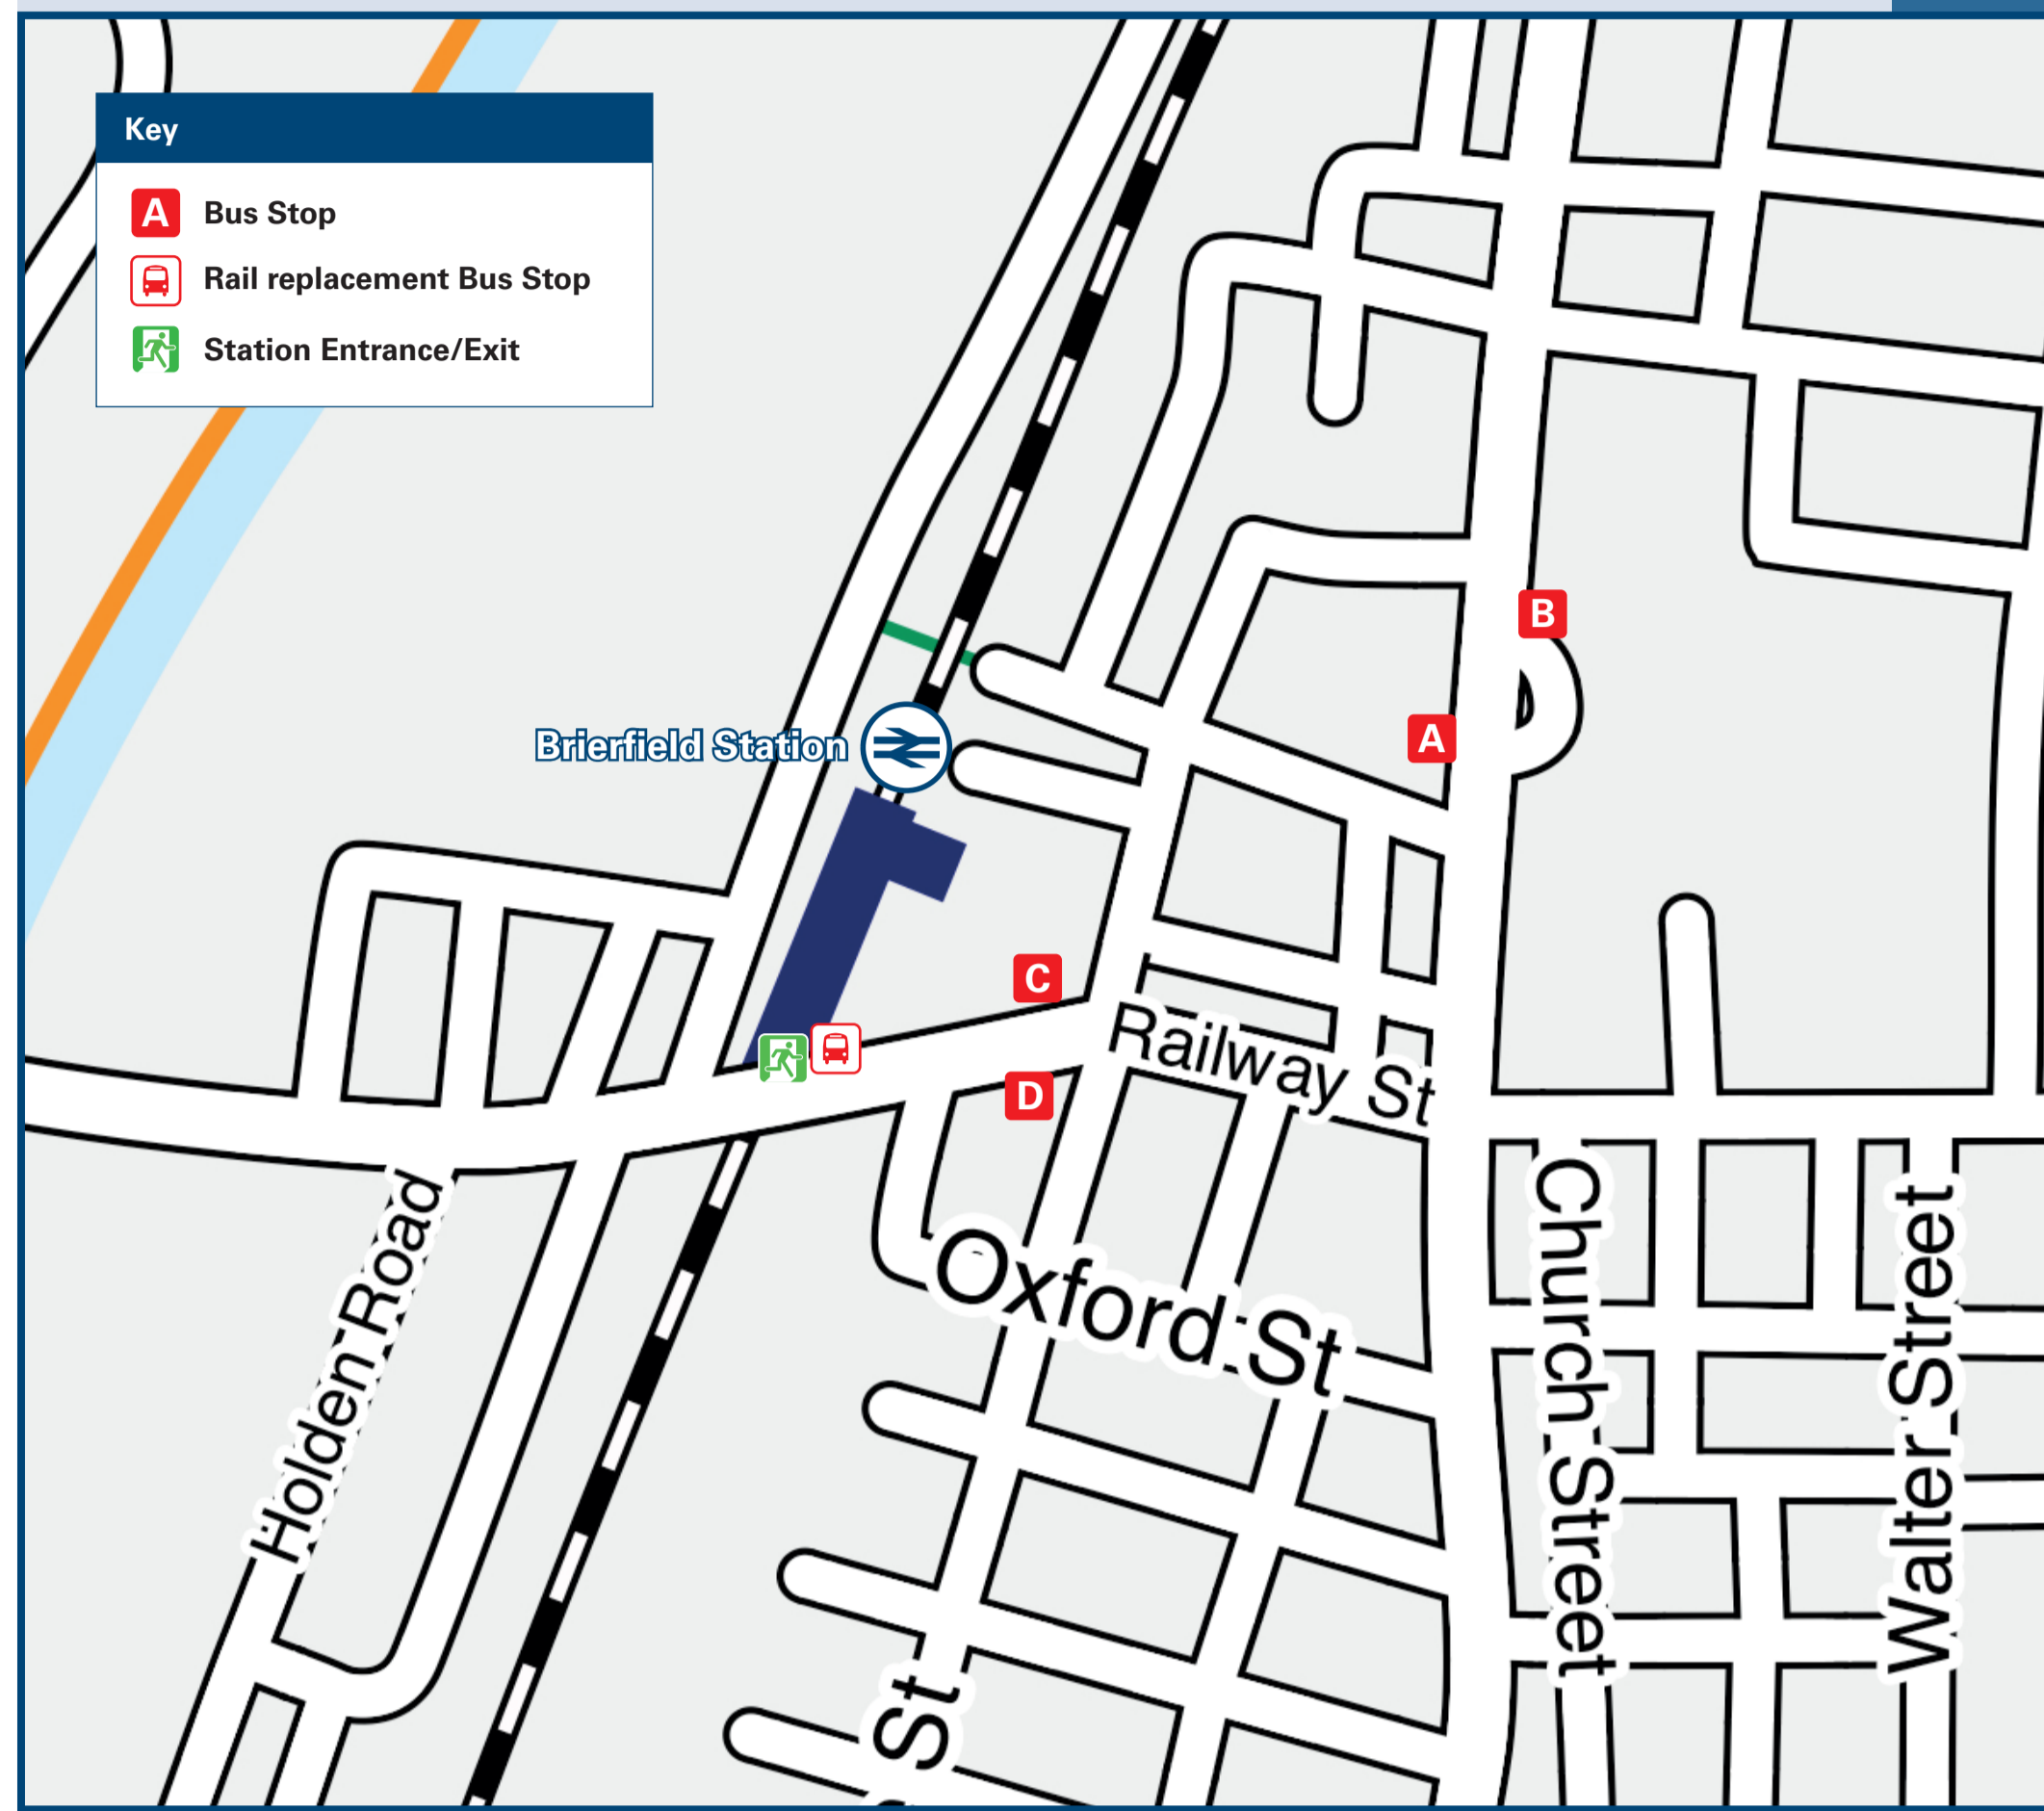

Brierfield Station

Onward Travel Information

Buses

Rail replacement buses depart from outside the station in the car park.

Local area map

Main destinations by bus

(Data correct at February 2026)

DESTINATION	BUS ROUTES	BUS STOP
Airedale Hospital	M4	A
Barnoldswick	M5, M6	A
Brierfield (Chatburn Park Drive)	69 (or 10 minutes walk from this station - please see maps)	D
Brierfield (Mansfield Crescent)	69	C
Burnley (Bus Station)	M3, M4, M5, M6, X43*	B
Burnley General Hospital	Take any bus to Queensgate#	B
	69	C
Colne	M3, M4, M5, M6	A
Cowling	M4	A
Cross Hill	M4	A
Duke Bar	M3, M4, M5, M6, X43*	B

DESTINATION	BUS ROUTES	BUS STOP
Earby	M5	A
Foulridge	M5, M6	A
Keighley	M4	A
Kelbrook	M5, M6	A
Laneshaw Bridge	M4	A
Marsden Cross (King's Causeway)	69	C
Marsden Height's (Halifax Road)	69	C
	69	C
Nelson (Interchange)	69, M3, M4, M5, M6	A
Queensgate (for Burnley General Hospital**)	M3, M4, M5, M6, X43*	B
Reedley (Colne Road)	M3, M4, M5, M6, X43*	B

Direct trains operate to this destination from this station.
 * Bus route X43 runs a very limited early morning service from Brierfield, on Mondays to Fridays, only.
 # It's a short walk to Burnley General Hospital.