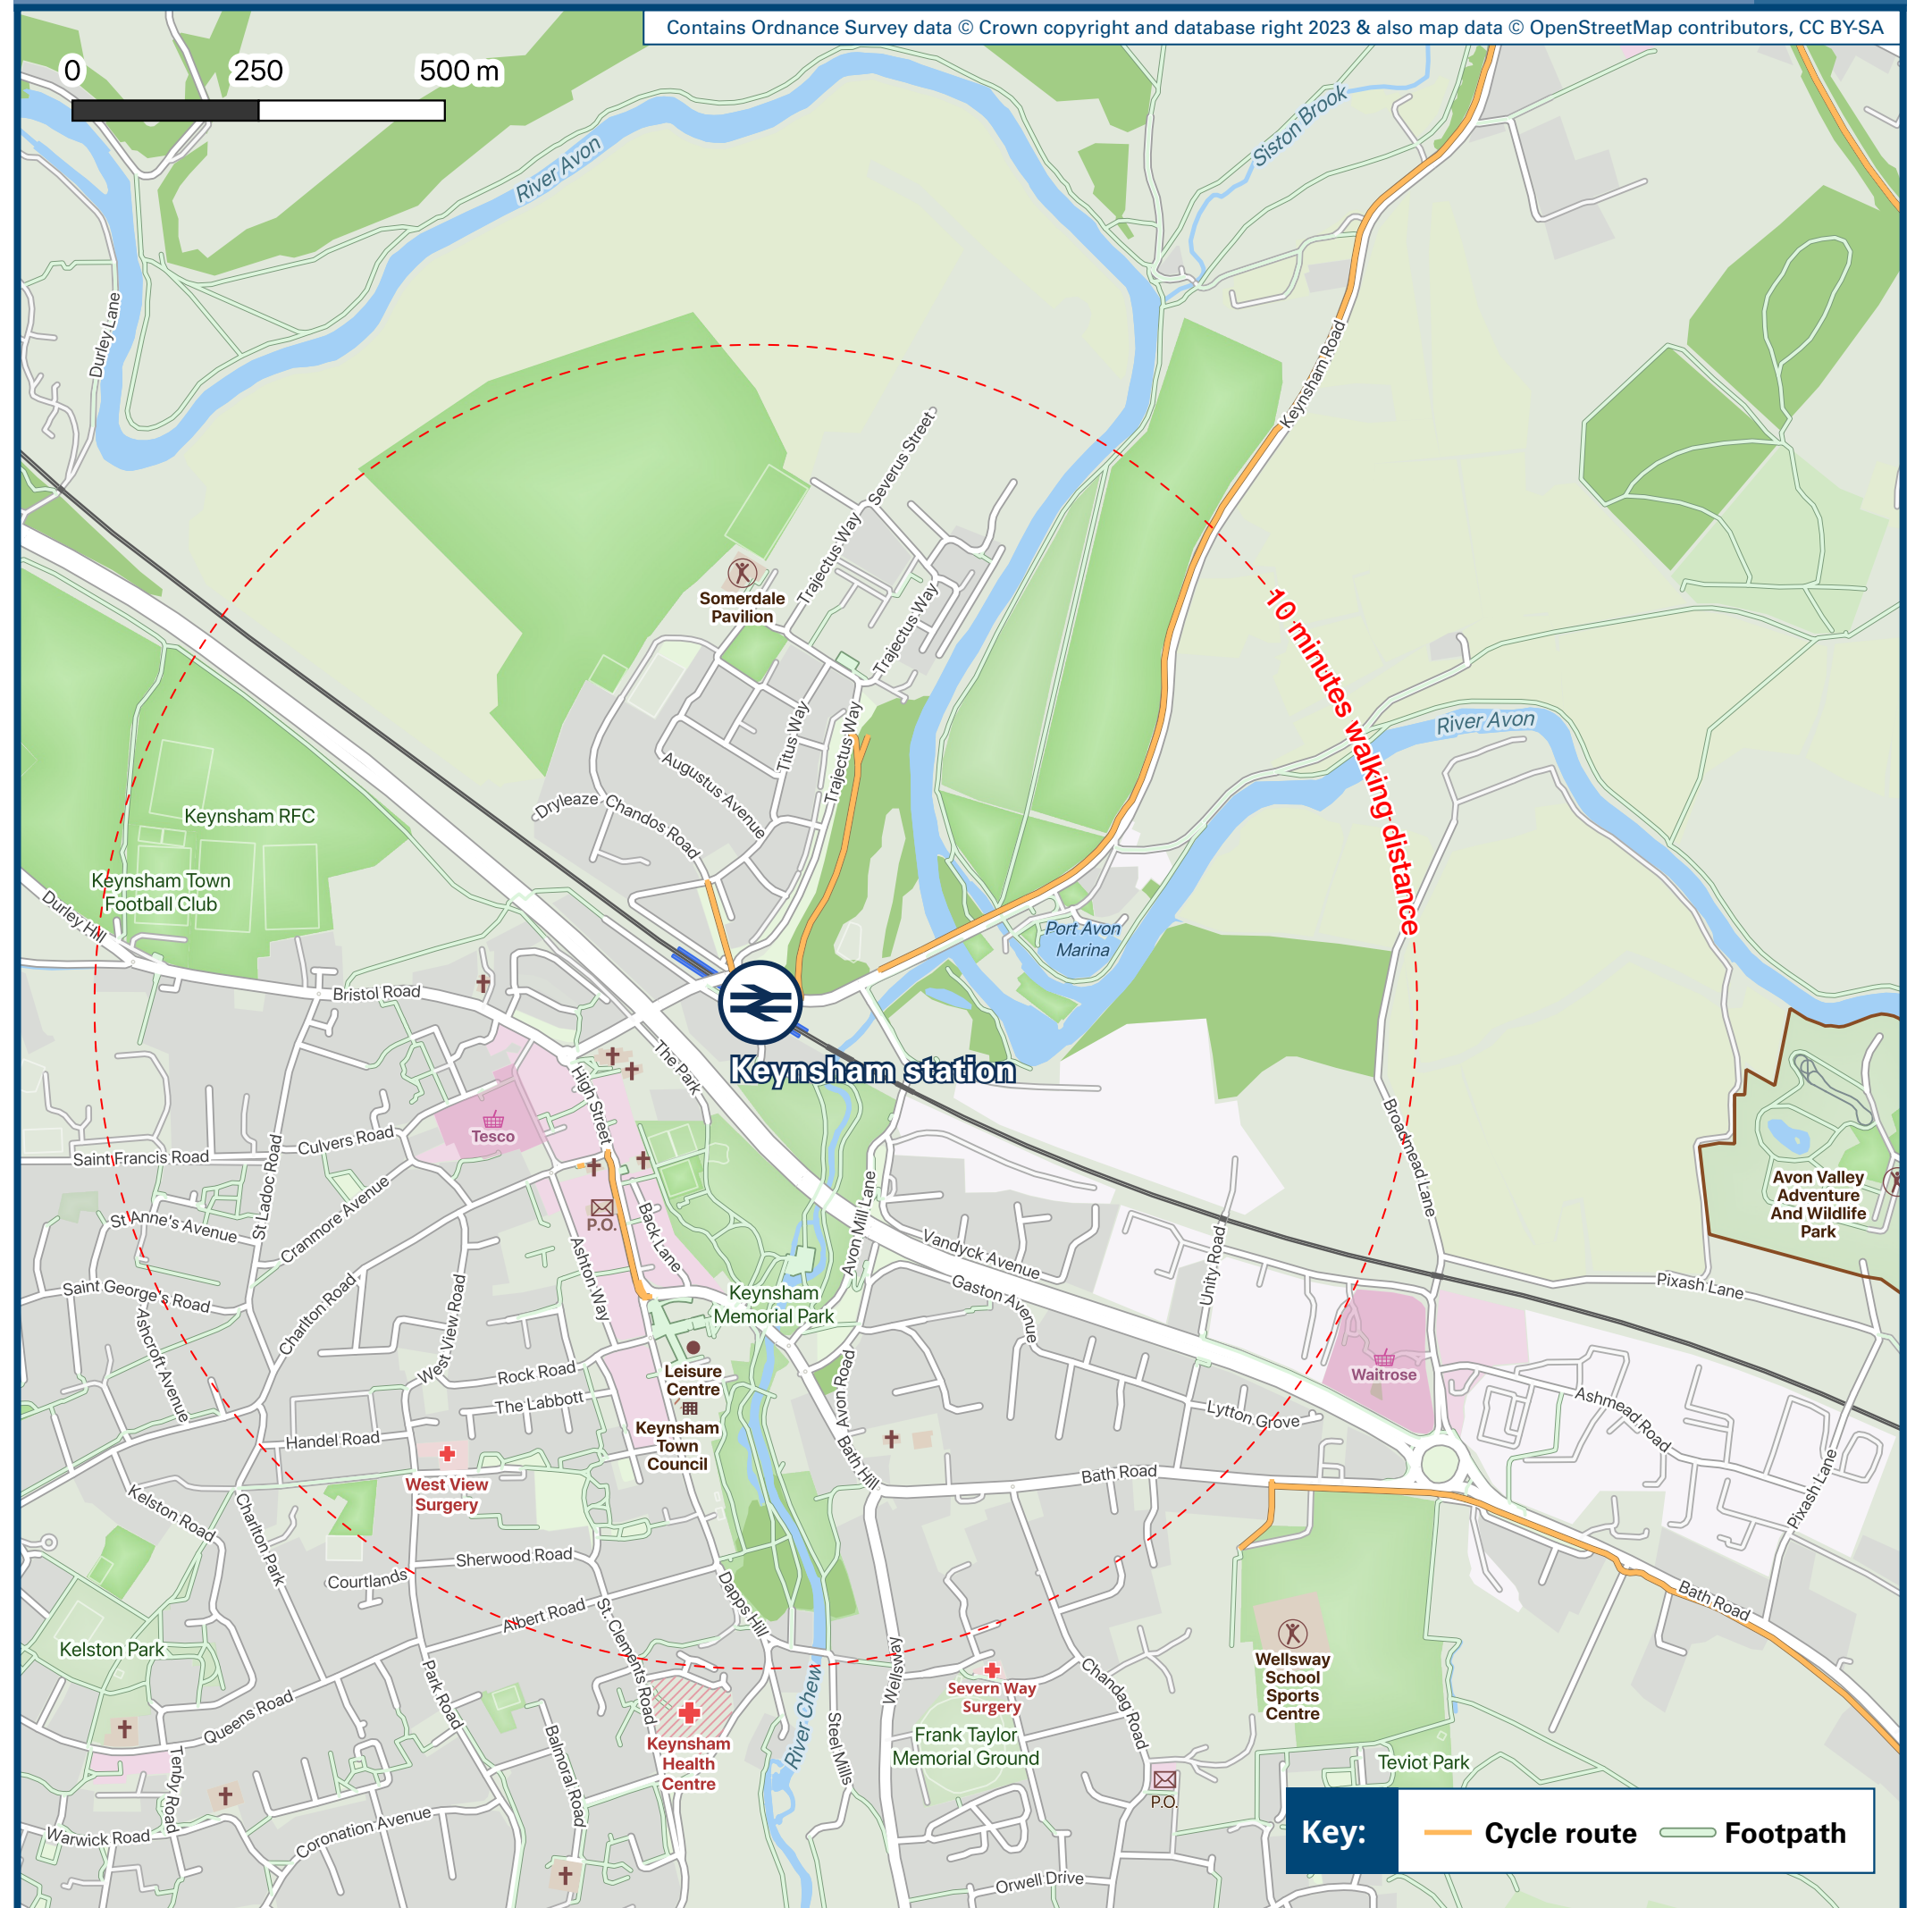

Local area map

Main destinations by bus

(Data correct at May 2024)

DESTINATION	BUS ROUTES	BUS STOP
Barrow Common	A4	D
Bath City Centre	39*, A4, 522	E
Bilbie Green	17, 349	E
Brislington	39#, 349, 522, A4	D
Bristol City Centre	17	C
Bristol Temple Meads	39#, 349, 522	D
Bristol Airport	A4	D
Eastville	17	C
Farnborough	522	E
Fishponds	17	C
Hallatrow	522	E

DESTINATION	BUS ROUTES	BUS STOP
Hanham	17	C
Hengrove	A4	D
High Littleton	522	E
Highridge	A4	D
Hillfields	17	C
Keynsham - Chandag Estate	522	E
Keynsham - Park Estate	349	E
Kingswood	17	C
Longwell Green	17	C
Marksbury	522	E
Midsomer Norton	522	E
Newton St Loe	39*, A4	E

DESTINATION	BUS ROUTES	BUS STOP
Paulton	522	E
Radstock	522	E
Saltford	39*, A4	E
Southmead Hospital	17	C
Staple Hill	17	C
Timsbury	522	E
Willsbridge (for Avon Valley Railway)	17	C

Notes

Bus routes 17, 349, 522 and A4 operate daily.
* To these destinations bus route 39 operates evenings services on Mondays to Fridays, and all day on Saturdays and Sundays.
# To these destinations bus route 39 operates early mornings and evenings services on Mondays to Fridays, and all day on Saturdays and Sundays.
Direct trains operate from this station to this destination.
Change here for connecting domestic and international airline flights.

Taxis

Keynsham Station has no taxi rank or cab office. Advance booking is essential, please consider using the following local operators: (Inclusion of this number doesn't represent any endorsement of the taxi firm)

K & M Taxis
0117 986 9800

Keynsham Cars
0117 986 8444

Further information about all onward travel

Local Cycle Info bathnes.gov.uk For more information about cycle routes.	National Cycle Info sustrans.org.uk Sustrans is the UK's leading sustainable transport charity.	Bus Times See timetable displays at bus stops. www.traveline.info 0871 200 22 33 calls cost 10p per minute plus your phone company's access charge	NextBuses .mobi Find the bus times for your stop. Search for a bus stop by entering a postcode, street & town or a stop name & town.	PlusBus plusbus.info A discount price "bus pass" that you buy with your train ticket. It gives you unlimited bus travel around your chosen town, on participating buses.

National Rail Enquiries

Online nationalrail.co.uk	NRE App Free National Rail Enquiries app for iOS and Android	Social Media facebook.com/nationalrailenq @nationalrailenq	Alert Me You can sign up to Alert Me messages on the National Rail Enquiries website where you can receive train and platform notifications directly to your smart phone. nationalrail.co.uk/alertme	Contact Centre 03457 48 49 50 Calls cost no more than calls to geographic numbers (01 or 02) and may be recorded.	PlusBike nationalrail.co.uk/plusbike For more information.