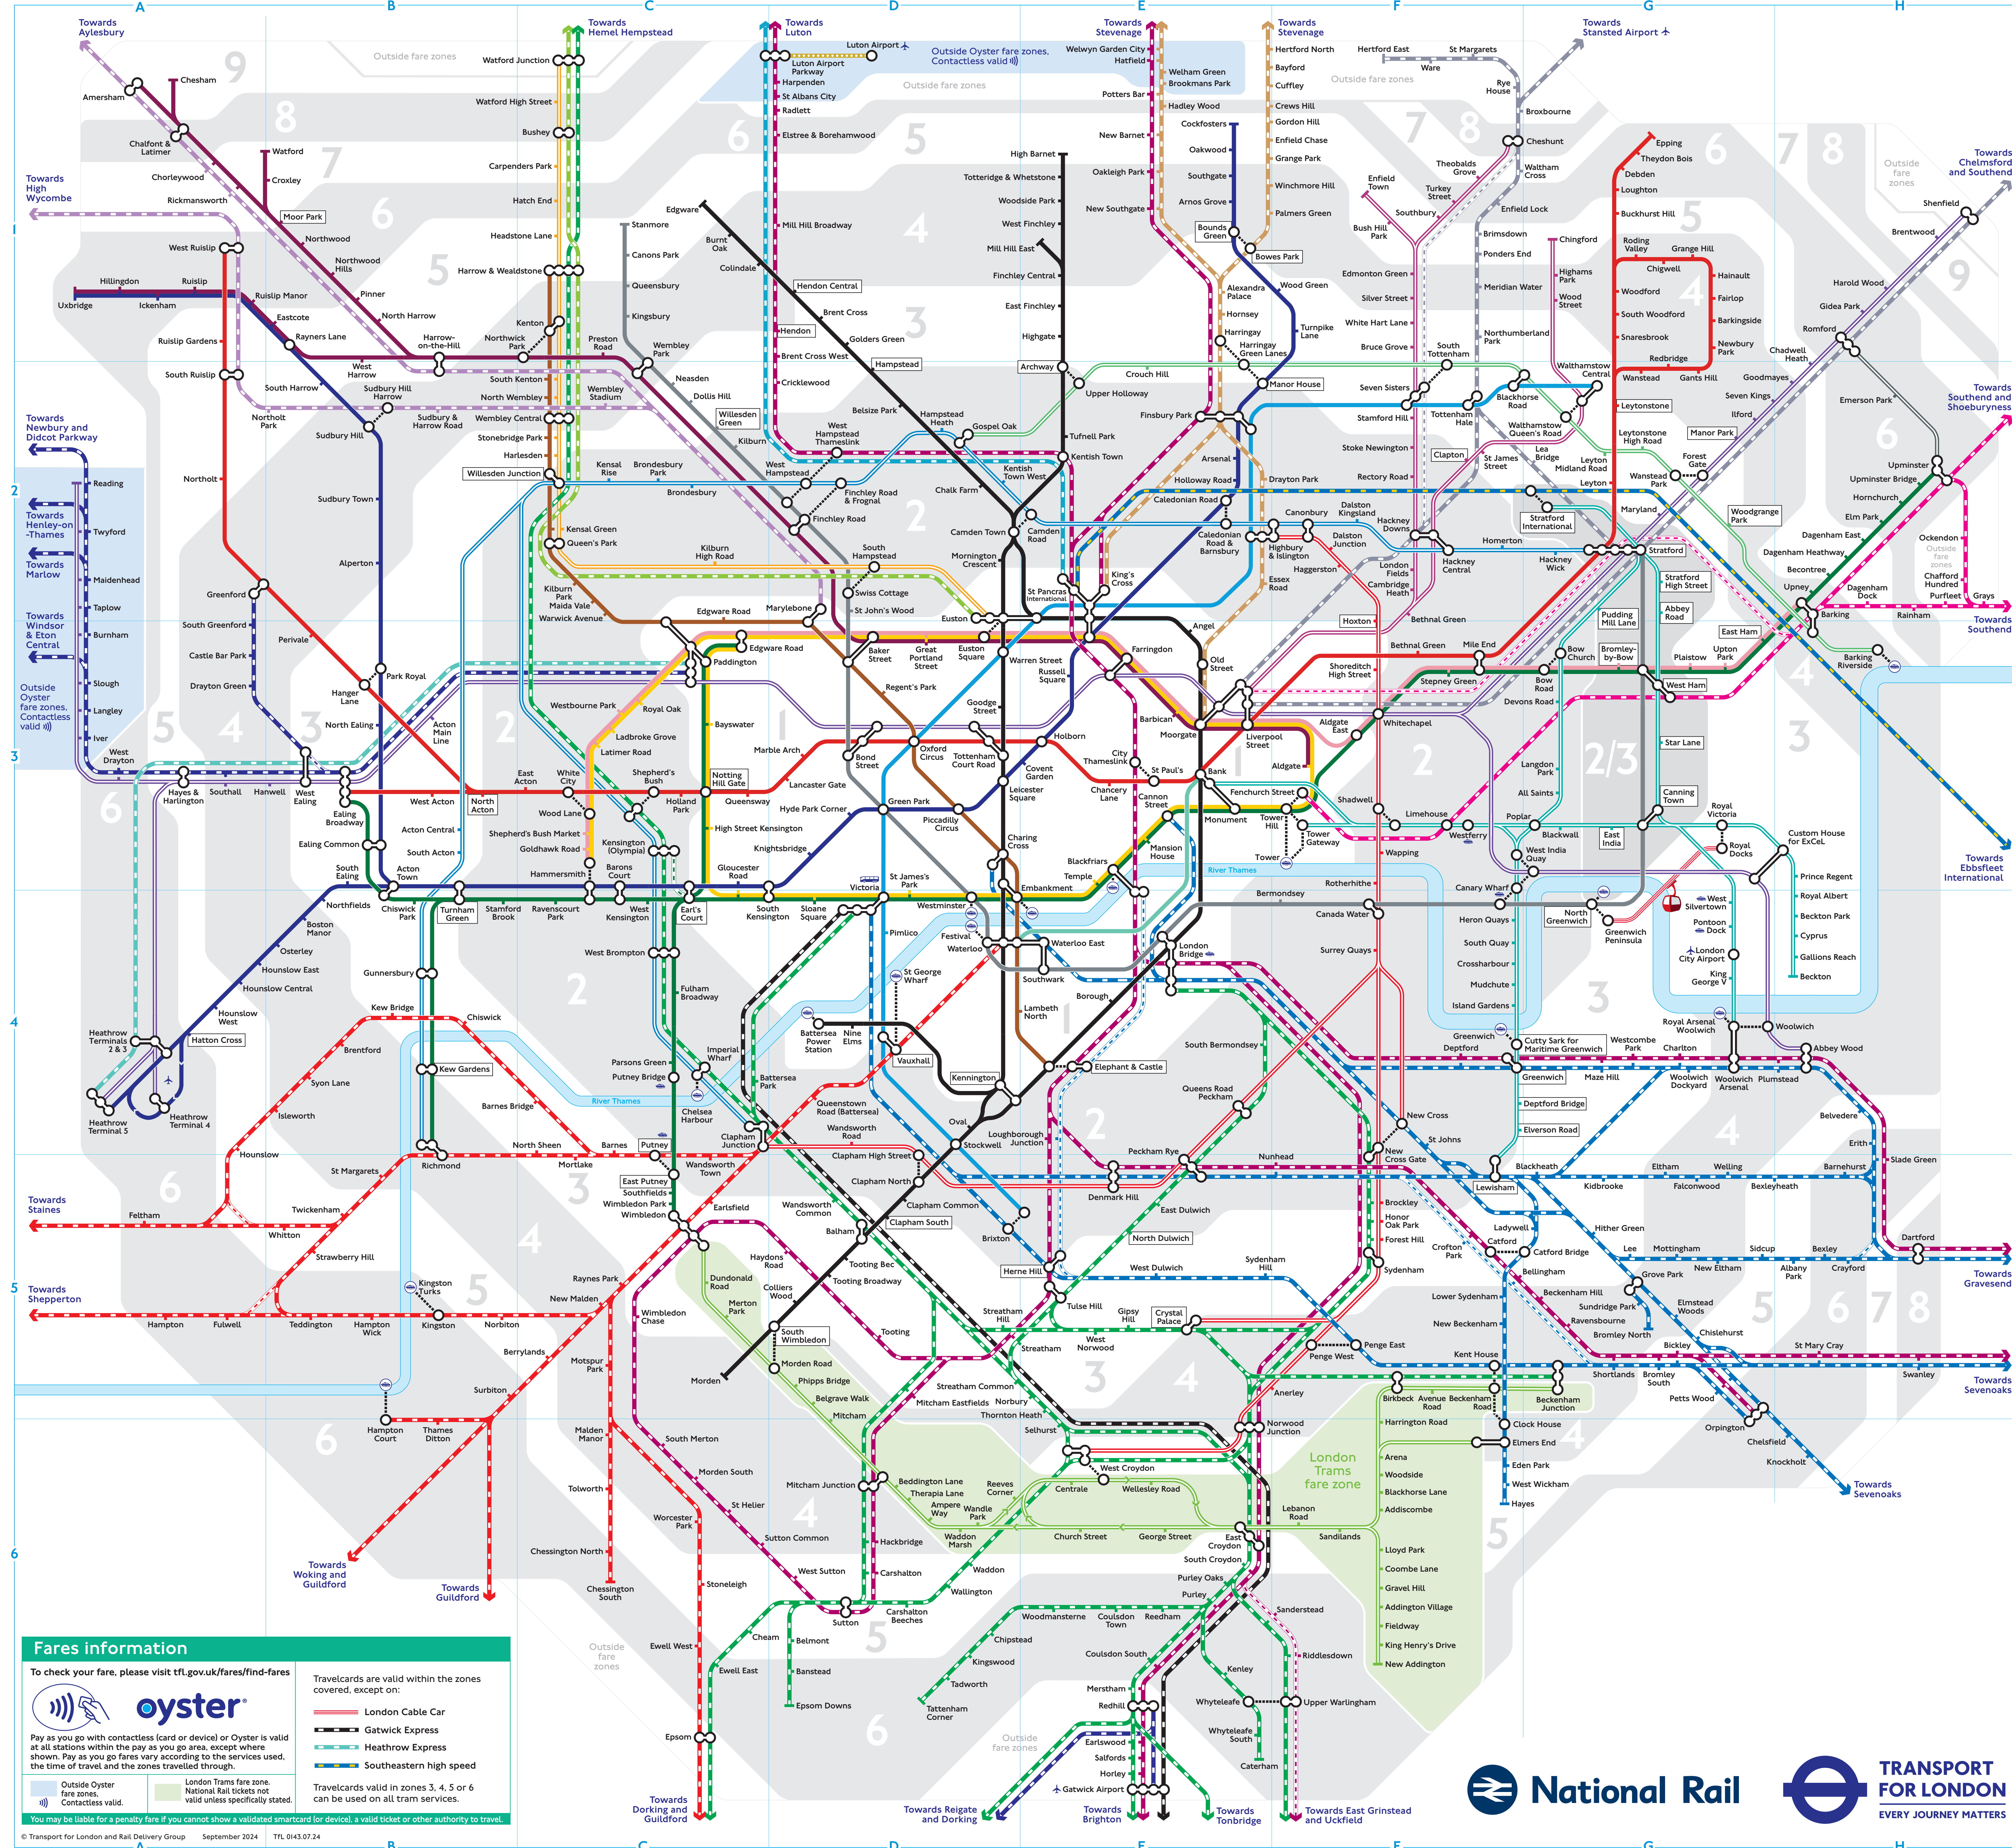

London's Rail & Tube services

Key to lines and symbols

Black line	Chiltern Railways	Blue dashed line	London Tram
Red line	Central	Green dashed line	London Cable Car
Green line	District	Orange dashed line	London Cable Car
Blue line	Greater London	Red dashed line	London Cable Car
Black line	Jubilee	Blue dashed line	London Cable Car
Black line	Metropolitan	Blue dashed line	London Cable Car
Black line	Piccadilly	Blue dashed line	London Cable Car
Blue line	Victoria	Blue dashed line	London Cable Car
Blue line	Waterloo & City	Blue dashed line	London Cable Car
Blue line	DLR	Blue dashed line	London Cable Car
Blue line	Elizabeth line	Blue dashed line	London Cable Car
Blue line	London Tram	Blue dashed line	London Cable Car
Blue line	London Tram	Blue dashed line	London Cable Car
Blue line	London Tram	Blue dashed line	London Cable Car
Blue line	London Tram	Blue dashed line	London Cable Car

Find your station

Station Name	Grid	Station Name	Grid	Station Name	Grid	Station Name	Grid
Abchurch Lane	H4	Abchurch Lane	H4	Abchurch Lane	H4	Abchurch Lane	H4
Abchurch Lane	H4	Abchurch Lane	H4	Abchurch Lane	H4	Abchurch Lane	H4
Abchurch Lane	H4	Abchurch Lane	H4	Abchurch Lane	H4	Abchurch Lane	H4
Abchurch Lane	H4	Abchurch Lane	H4	Abchurch Lane	H4	Abchurch Lane	H4
Abchurch Lane	H4	Abchurch Lane	H4	Abchurch Lane	H4	Abchurch Lane	H4
Abchurch Lane	H4	Abchurch Lane	H4	Abchurch Lane	H4	Abchurch Lane	H4
Abchurch Lane	H4	Abchurch Lane	H4	Abchurch Lane	H4	Abchurch Lane	H4
Abchurch Lane	H4	Abchurch Lane	H4	Abchurch Lane	H4	Abchurch Lane	H4
Abchurch Lane	H4	Abchurch Lane	H4	Abchurch Lane	H4	Abchurch Lane	H4
Abchurch Lane	H4	Abchurch Lane	H4	Abchurch Lane	H4	Abchurch Lane	H4

Fares information

To check your fare, please visit tfl.gov.uk/fares/find-fares

Travelcards are valid within the zones covered, except on:

- London Cable Car
- Gatwick Express
- Heathrow Express
- Southeastern high speed