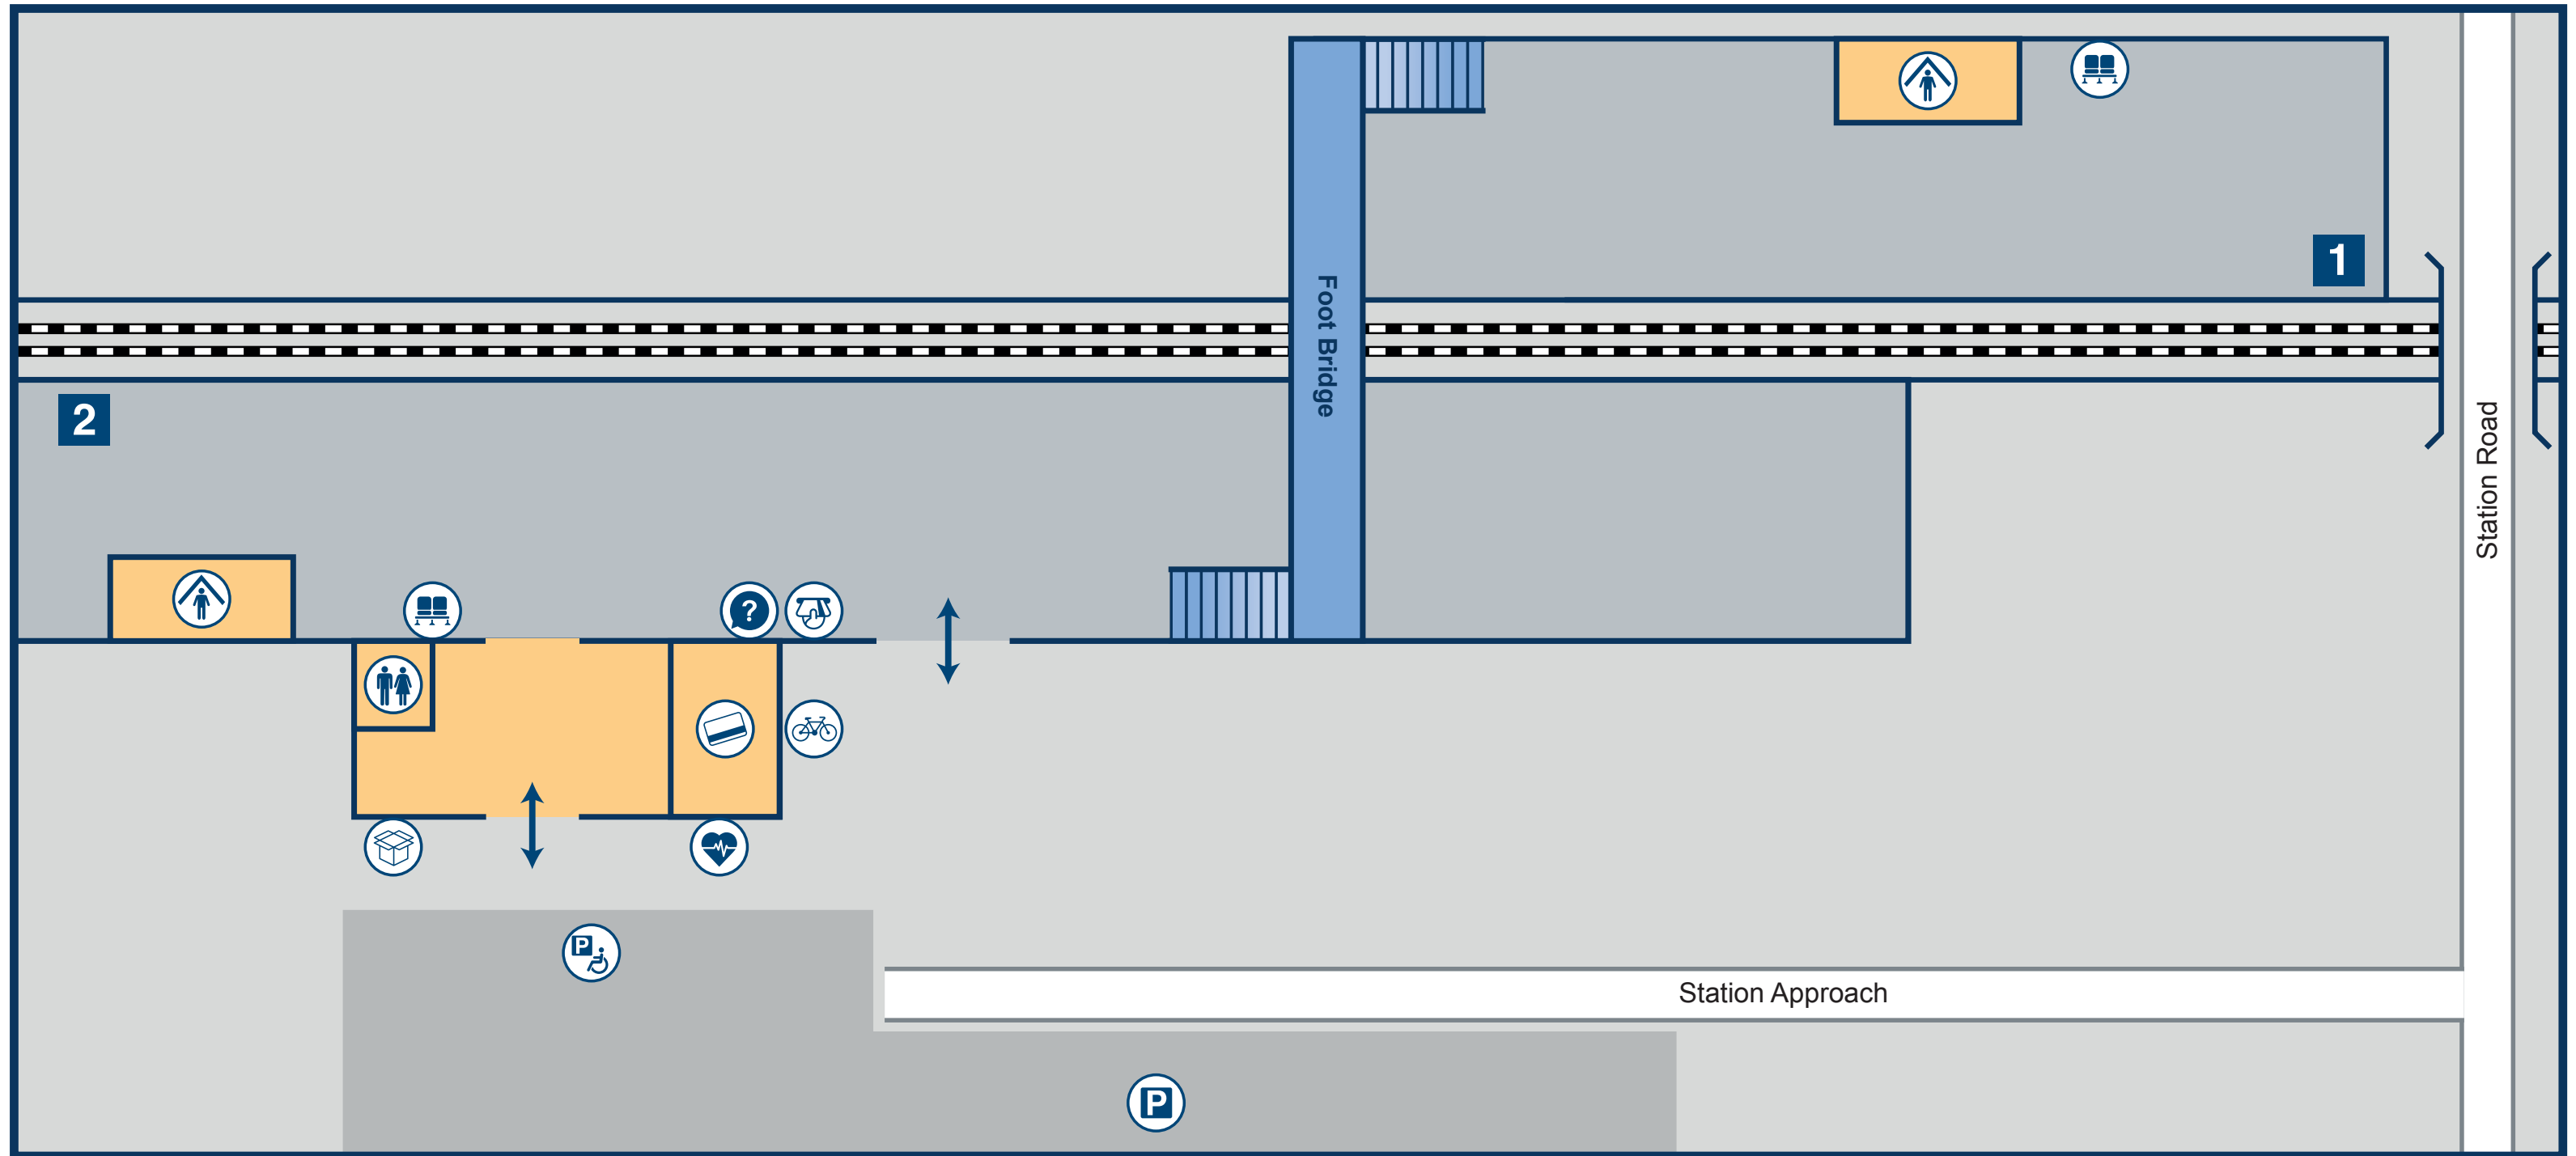

Pluckley Station Plan

Key

Car Park

Cycle Rack

Disabled Parking

Entrance / Exit

Female Toilet

Gentleman Toilet

Help Point

Platform

Seats

Shelter

Ticket Machine

Ticket Office