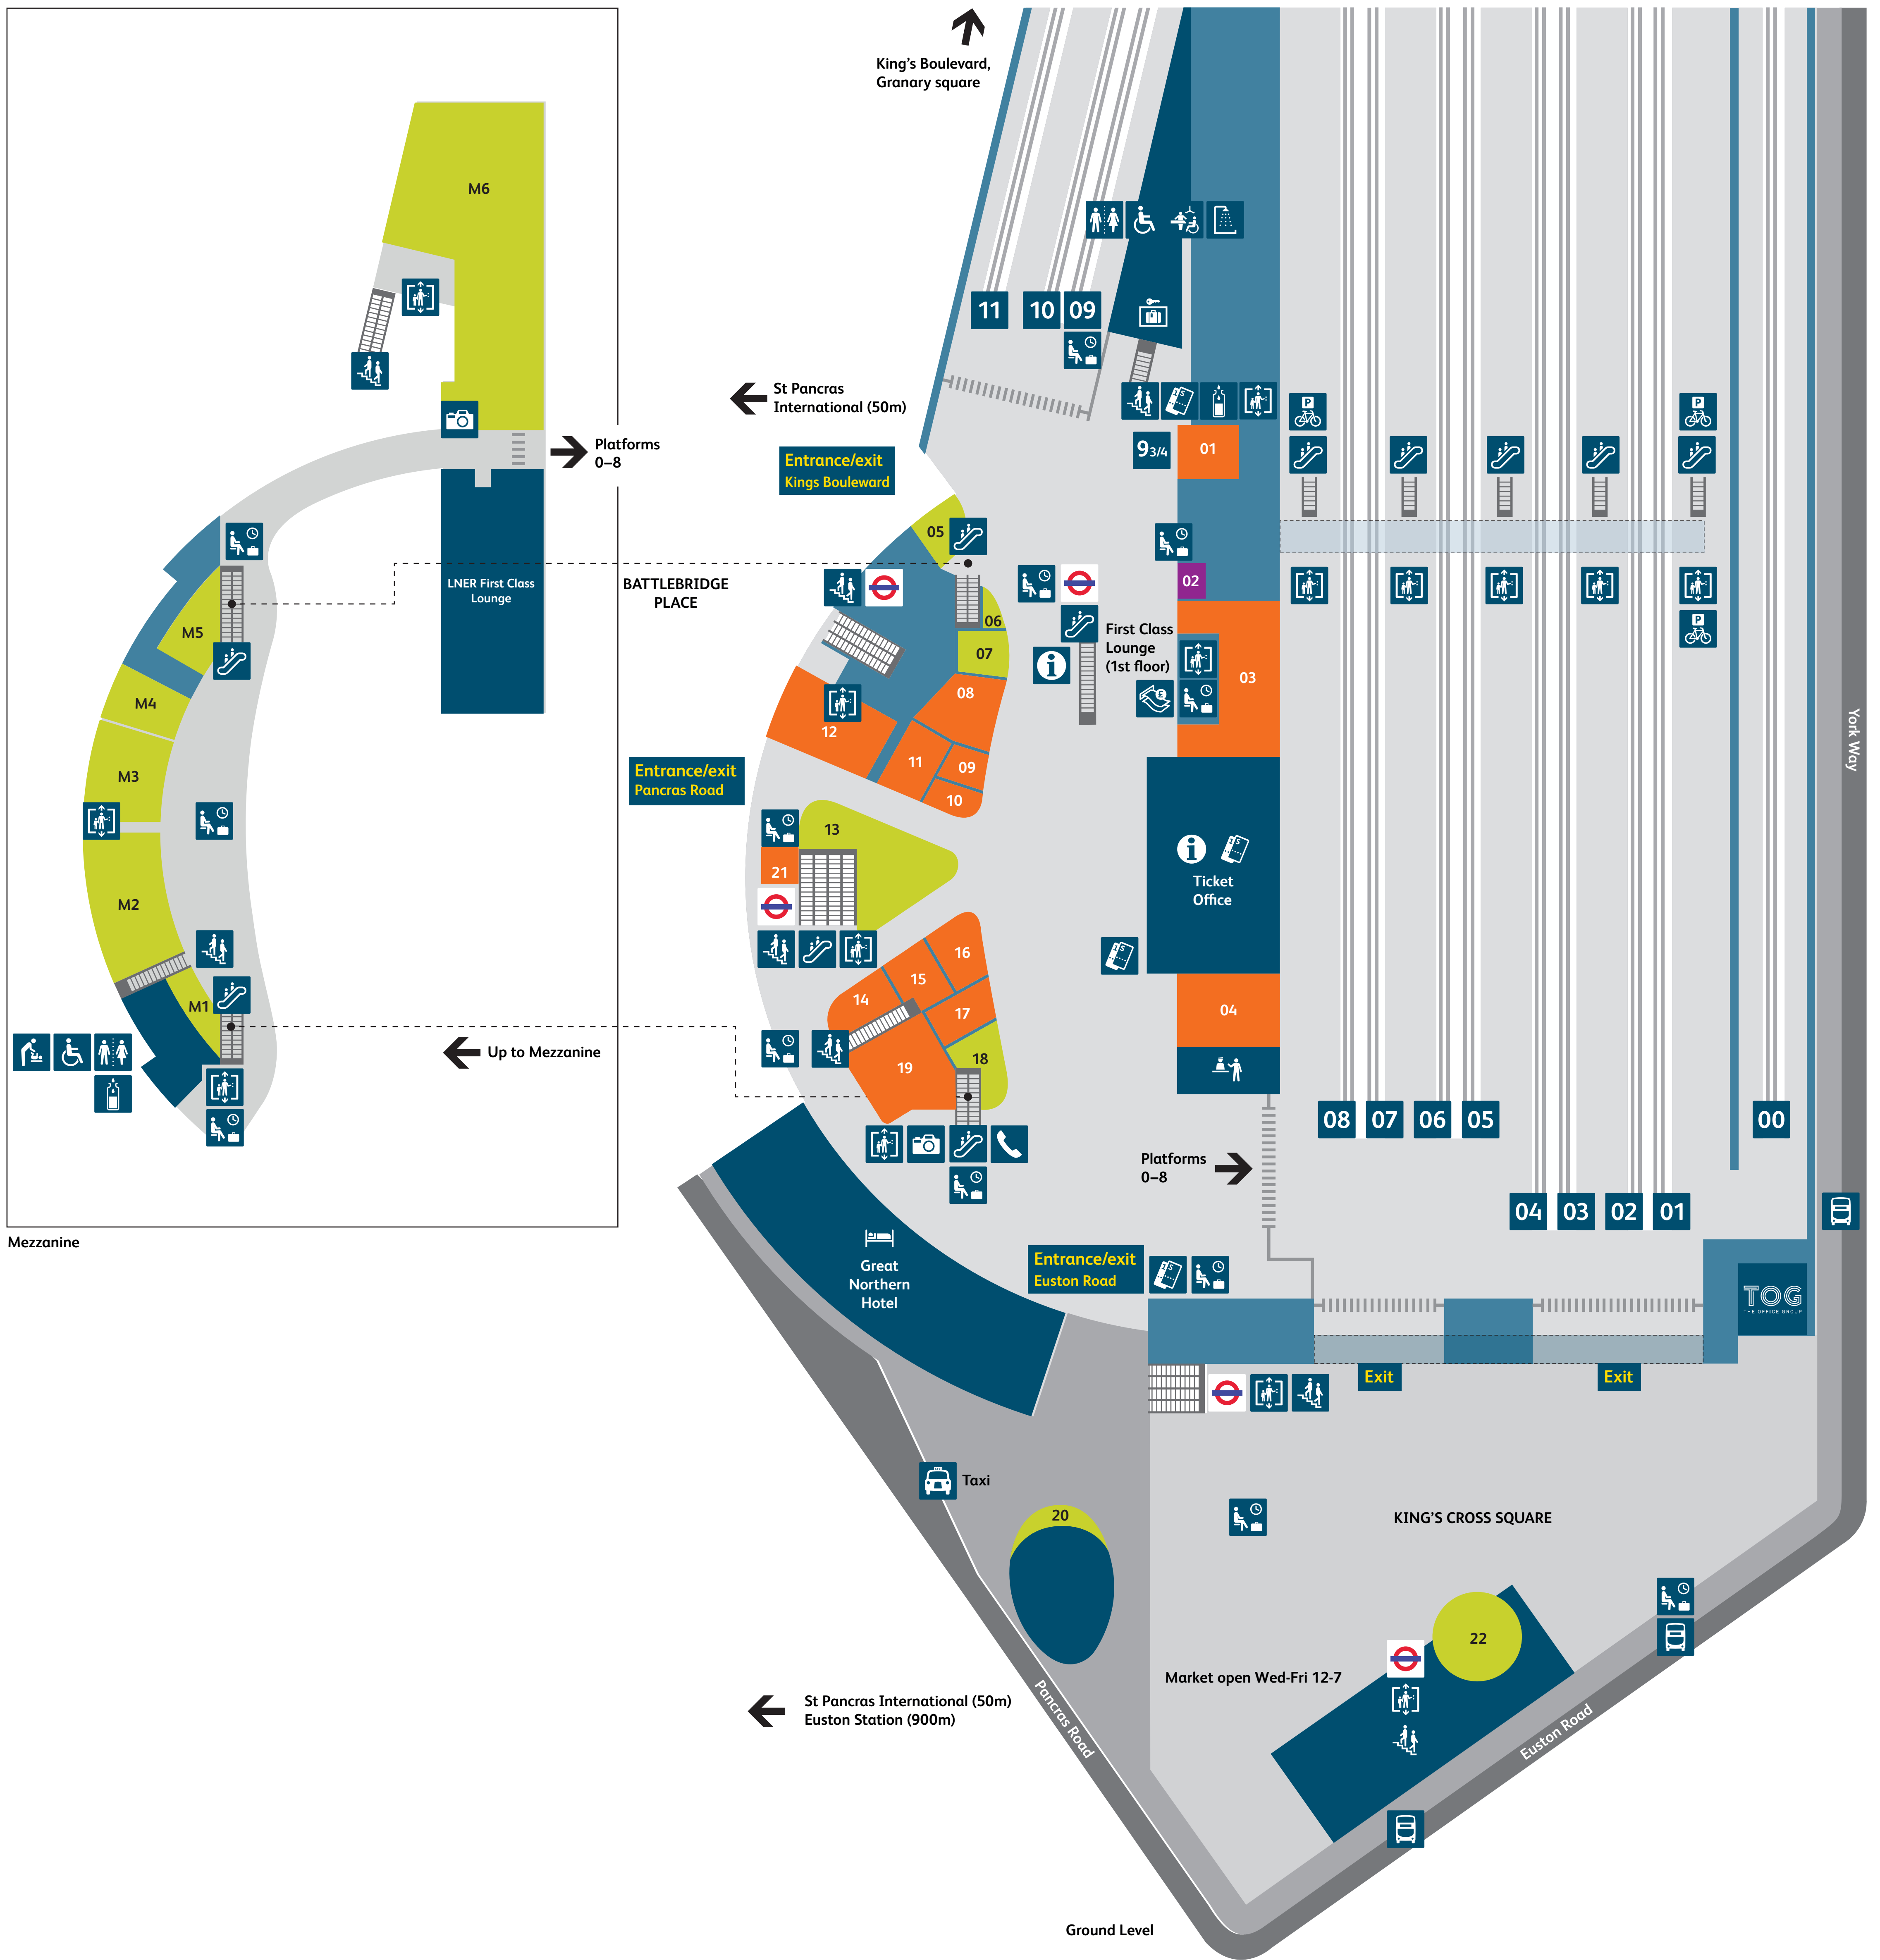

King's Cross Station map

Services and facilities

Accessible toilets		Seating	
ATM		Shower	
Baby change		Stairs	
Bike park		Station	
Buses		Station reception	
Changing place		Taxis	
Escalators		Telephones	
Information		The Office Group	
Left luggage		Ticket Office	
Lift		Ticket Vending Machine	
Photobooth		Water Fountain	
Platform 9 3/4			
Platform numbers			
Police			

Shopping

Boots		12
FatFace		11
Harry Potter Shop		01
Hotel Chocolat		09
Isle of Flowers		21
Kiehl's		10
Leon		04
Little Waitrose		03
M&S Simply Food		19
Oliver Bonas		17
Pandora		16
Postmark		14
Rituals		15
WHSmith		08

Food and drink

Black Sheep Coffee		22
Caffè Nero		05
Costa Coffee		M1
Giraffe Stop		M2
Greggs		M4
Pasty Shop		06
Pret a Manger		13 20
Prezzo		M3
Starbucks		18
The Parcel Yard pub		M6
Upper Crust		07
Wasabi		M5