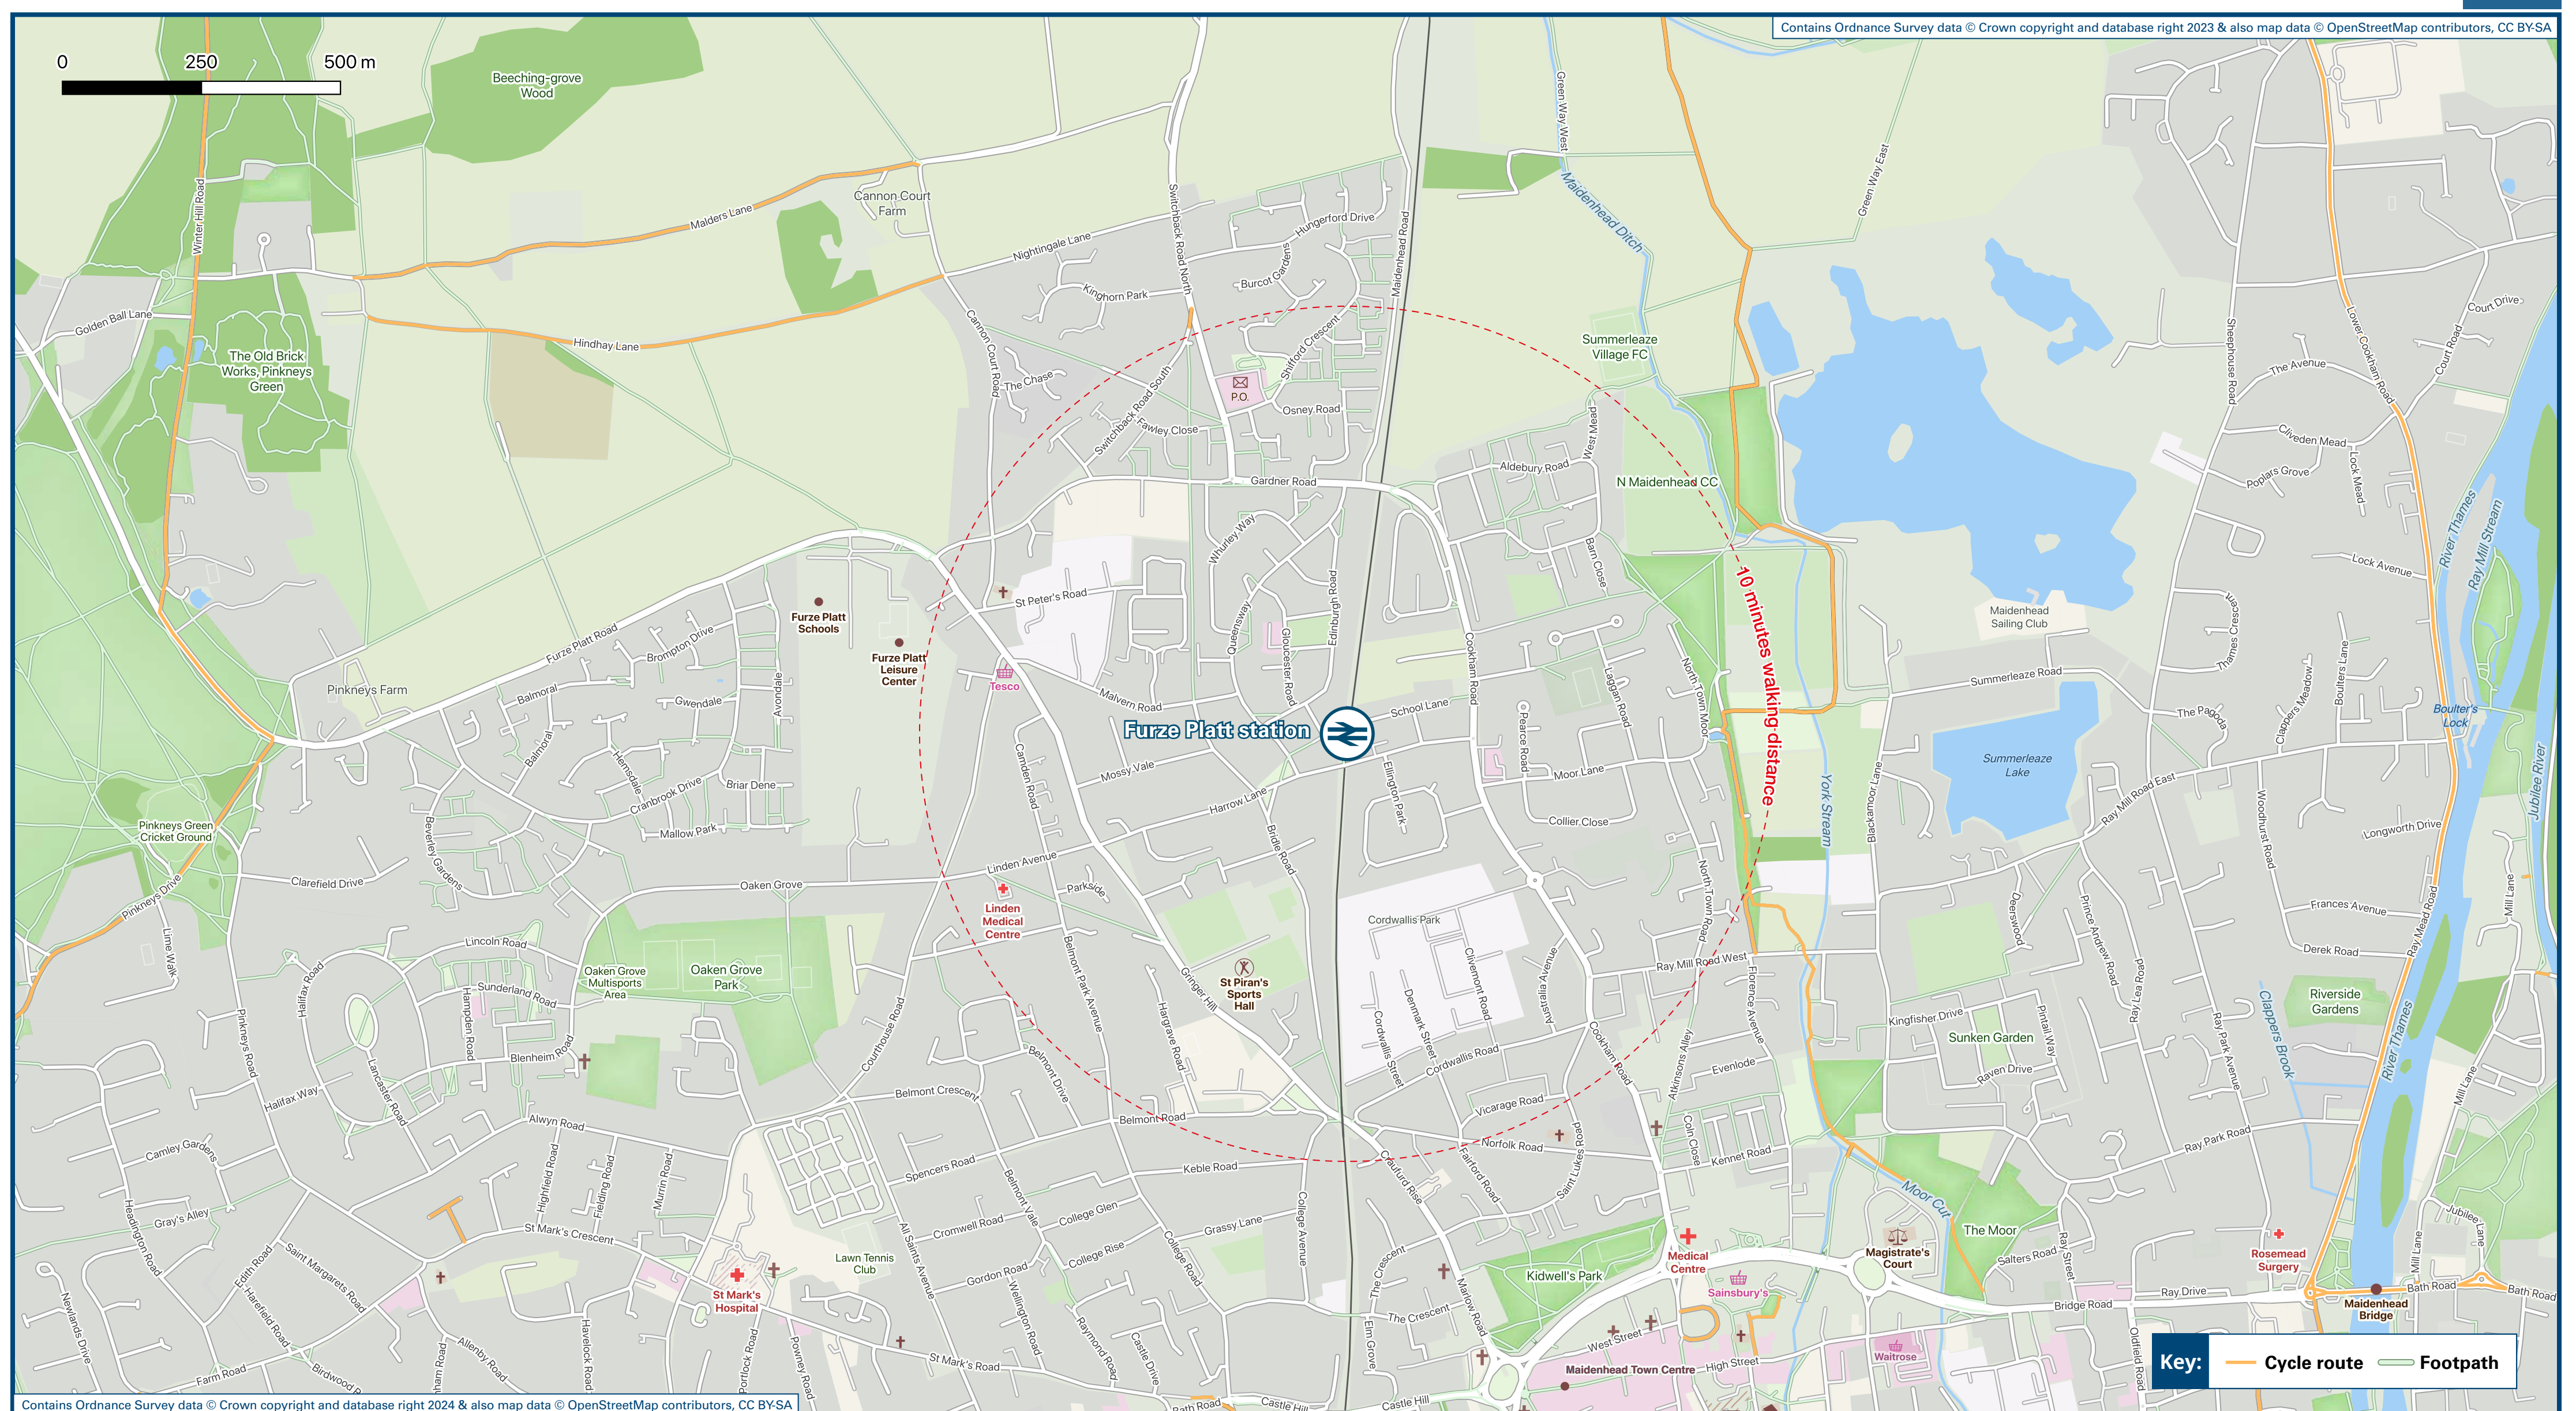

Furze Platt Station

Onward Travel Information

Local area map