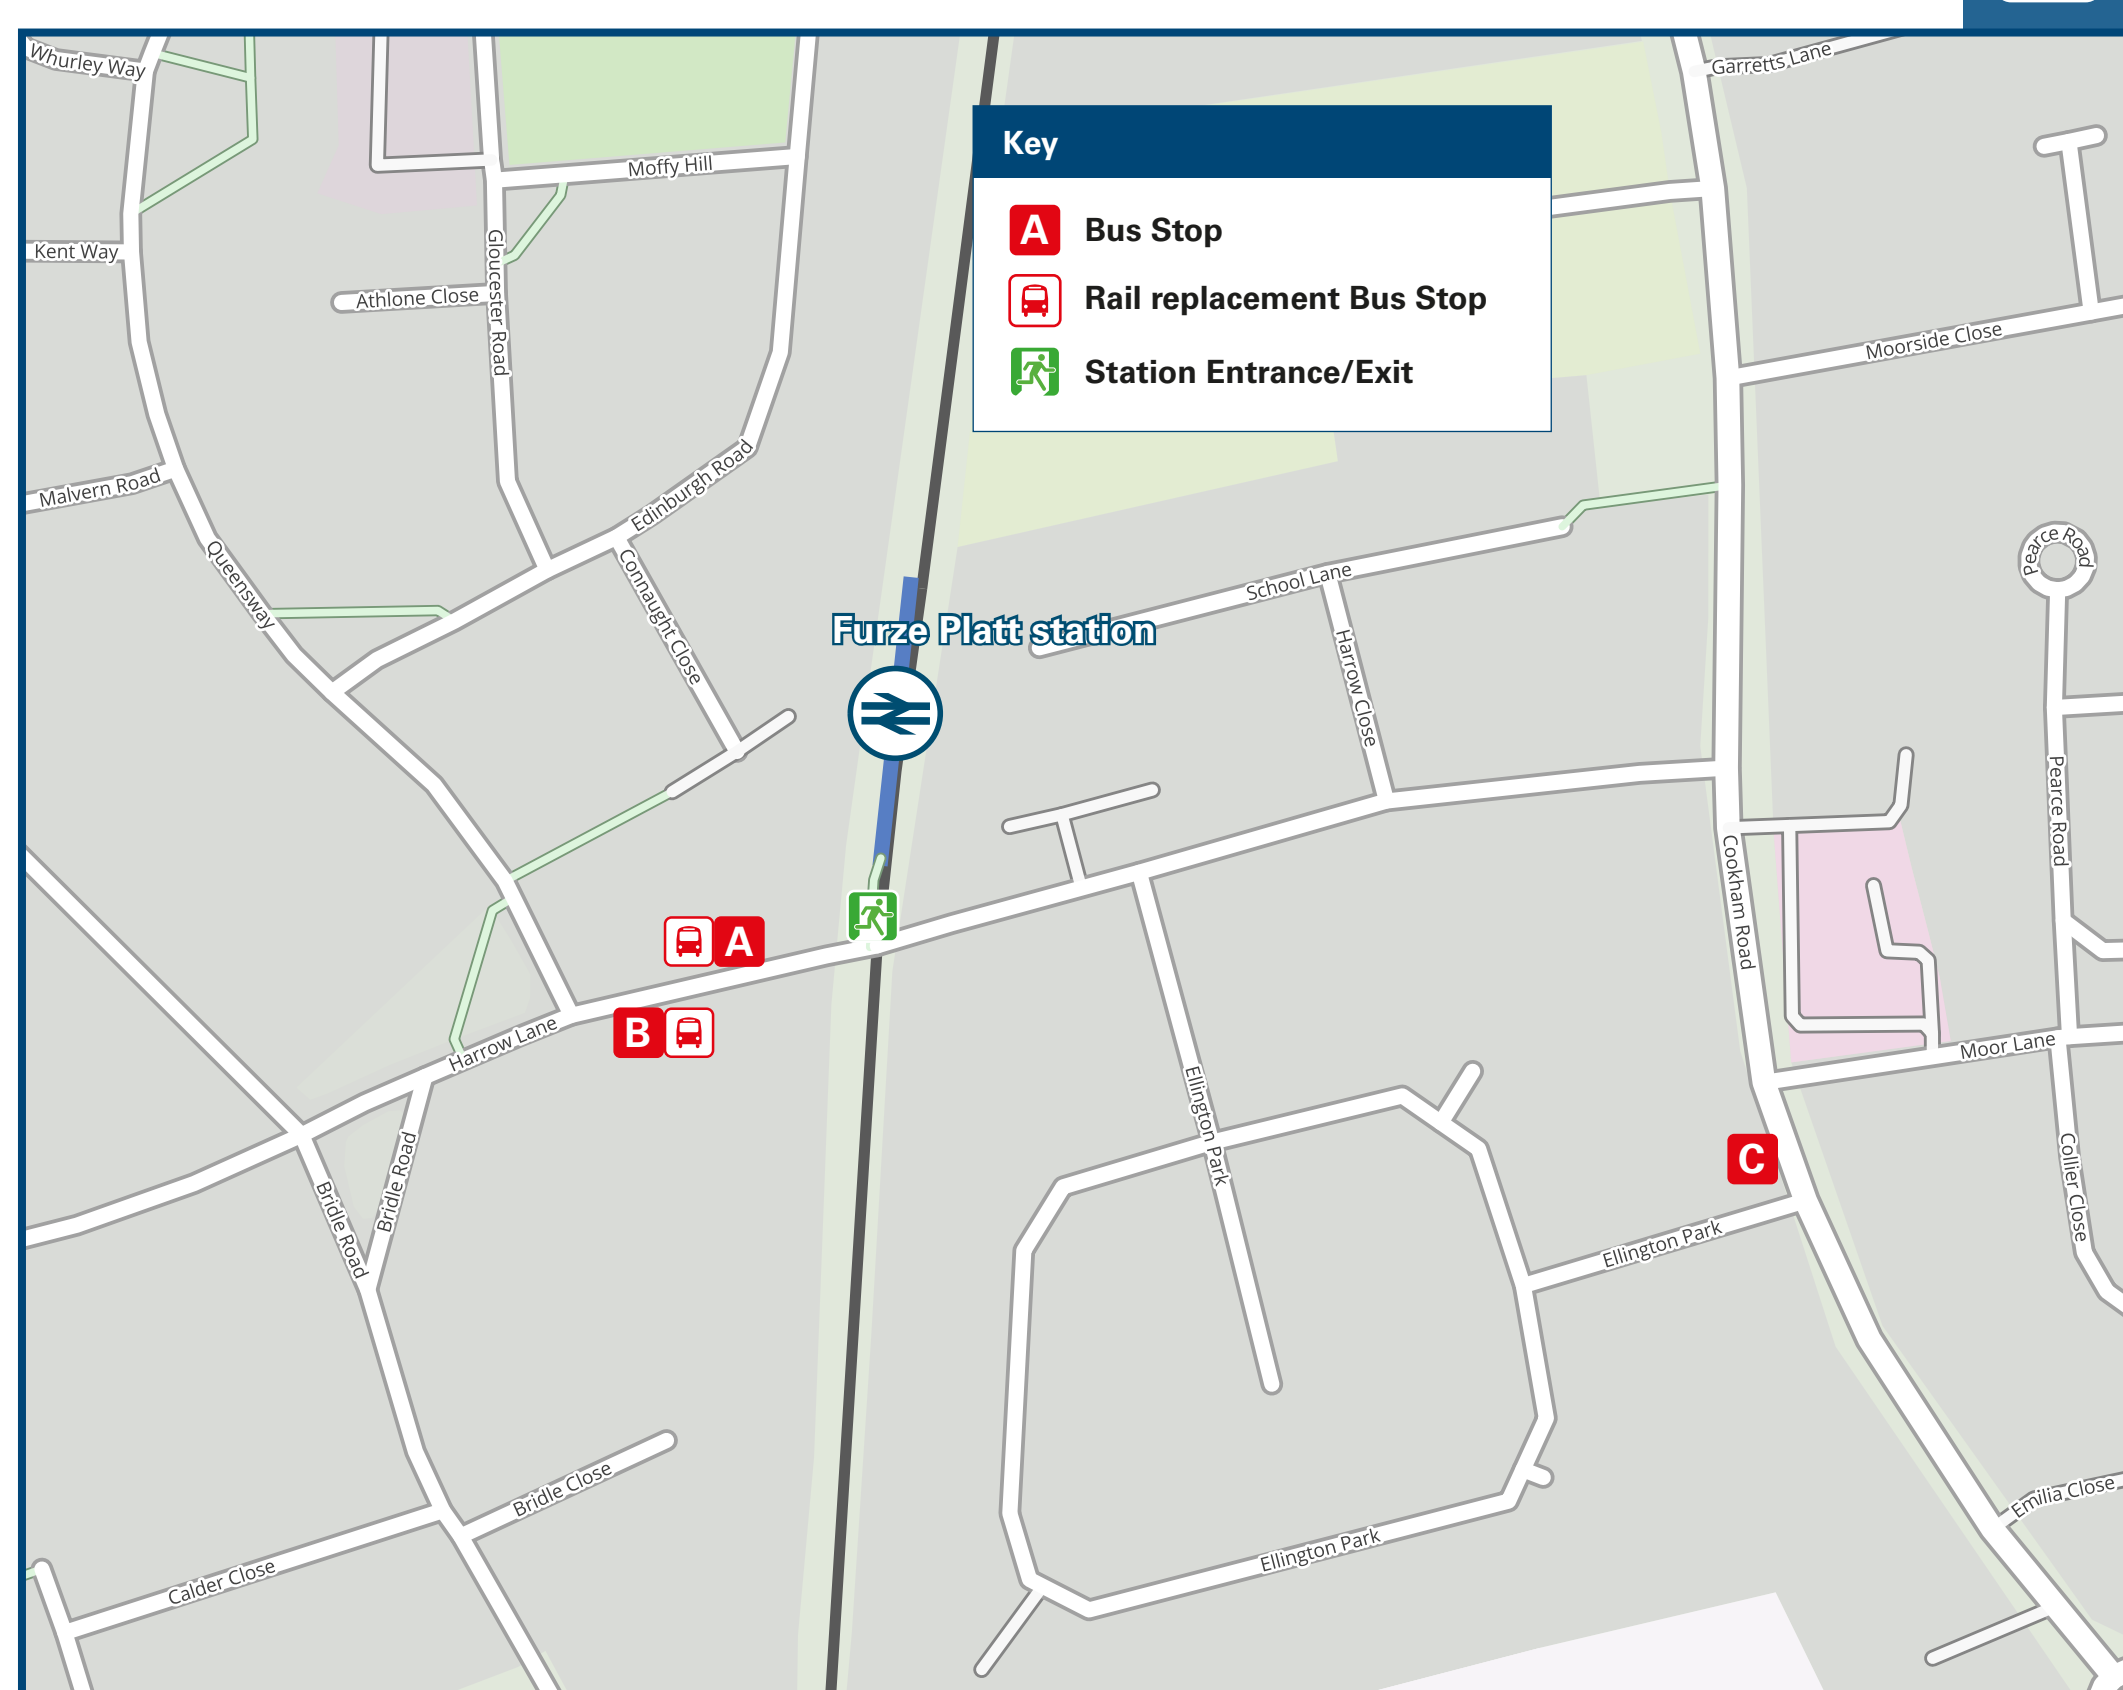

Buses

Rail replacement buses/coaches depart from the bus stop after the level crossing towards Marlow and at the bus stop before the level crossing towards Maidenhead.

Main destinations by bus

(Data correct at September 2024)

DESTINATION	BUS ROUTES	BUS STOP
Boume End station	37, 37A, 37B	B
Cookham (High Street)	37, 37A, 37B	B
Cookham Rise (Cookham station)	37, 37A, 37B	B
Furze Platt (Cranbrook Drive)	9	C
High Wycombe (Bus Station)	37, 37A, 37B	B
Loudwater	37, 37A, 37B	B
Maidenhead (Halifax Road)	9	C
Maidenhead (Pinkneys Road)	9	C
Maidenhead (Town Centre)	37, 37A, 37B	A
St Marks Hospital #	9	C
Wooburn	37, 37A, 37B	B
Wooburn Green	37, 37A, 37B	B
Wycombe Marsh	37, 37A, 37B	B

Notes

Bus route 9 operates daily.
Bus route 37 operates Mondays to Saturdays only.
Bus route 37A operates Saturdays only from Furze Platt.
Bus route 37B operates Sundays and Public Holidays only.
For bus times and further information, please contact Traveline on 0871 200 22 33 or Carousel Buses (for bus routes 37, 37A & 37B) call 01494 450 151 or Thames Valley Buses (for bus route 9) call 0118 973 3486.
Direct trains operate from this station to this destination.
Additional bus services operate to St Marks Hospital from Maidenhead Town Centre.

Taxis

Furze Platt station has no taxi rank or cab office. Advance booking is essential, please consider using the following local operators: (Inclusion of this number doesn't represent any endorsement of the taxi firm)

A4 Taxis
01628 771 313

Eagle Taxis
01628 419 991

Maidenhead Taxi Services
01628 200 189

Further information about all onward travel

Local Cycle Info rbwm.gov.uk For more information about cycle routes.	National Cycle Info sustrans.org.uk Sustrans is the UK's leading sustainable transport charity.	Bus Times See timetable displays at bus stops. www.traveline.info 0871 200 22 33 call cost 10p per minute plus your phone company's access charge	NextBuses .mobi Find the bus times for your stop. Search for a bus stop by entering a postcode, street & town or a stop name & town.	PlusBus plusbus.info A discount price "bus pass" that you buy with your train ticket. It gives you unlimited bus travel around your chosen town, on participating buses.

National Rail Enquiries

Online nationalrail.co.uk	NRE App Free National Rail Enquiries app for iOS and Android	Social Media facebook.com/nationalrailenq @nationalrailenq	Alert Me You can sign up to Alert Me messages on the National Rail Enquiries website where you can receive train and platform notifications directly to your smart phone. nationalrail.co.uk/alertme	Contact Centre 03457 48 49 50 Calls cost no more than calls to geographic numbers (01 or 02) and may be recorded.	PlusBike nationalrail.co.uk/plusbike For more information.