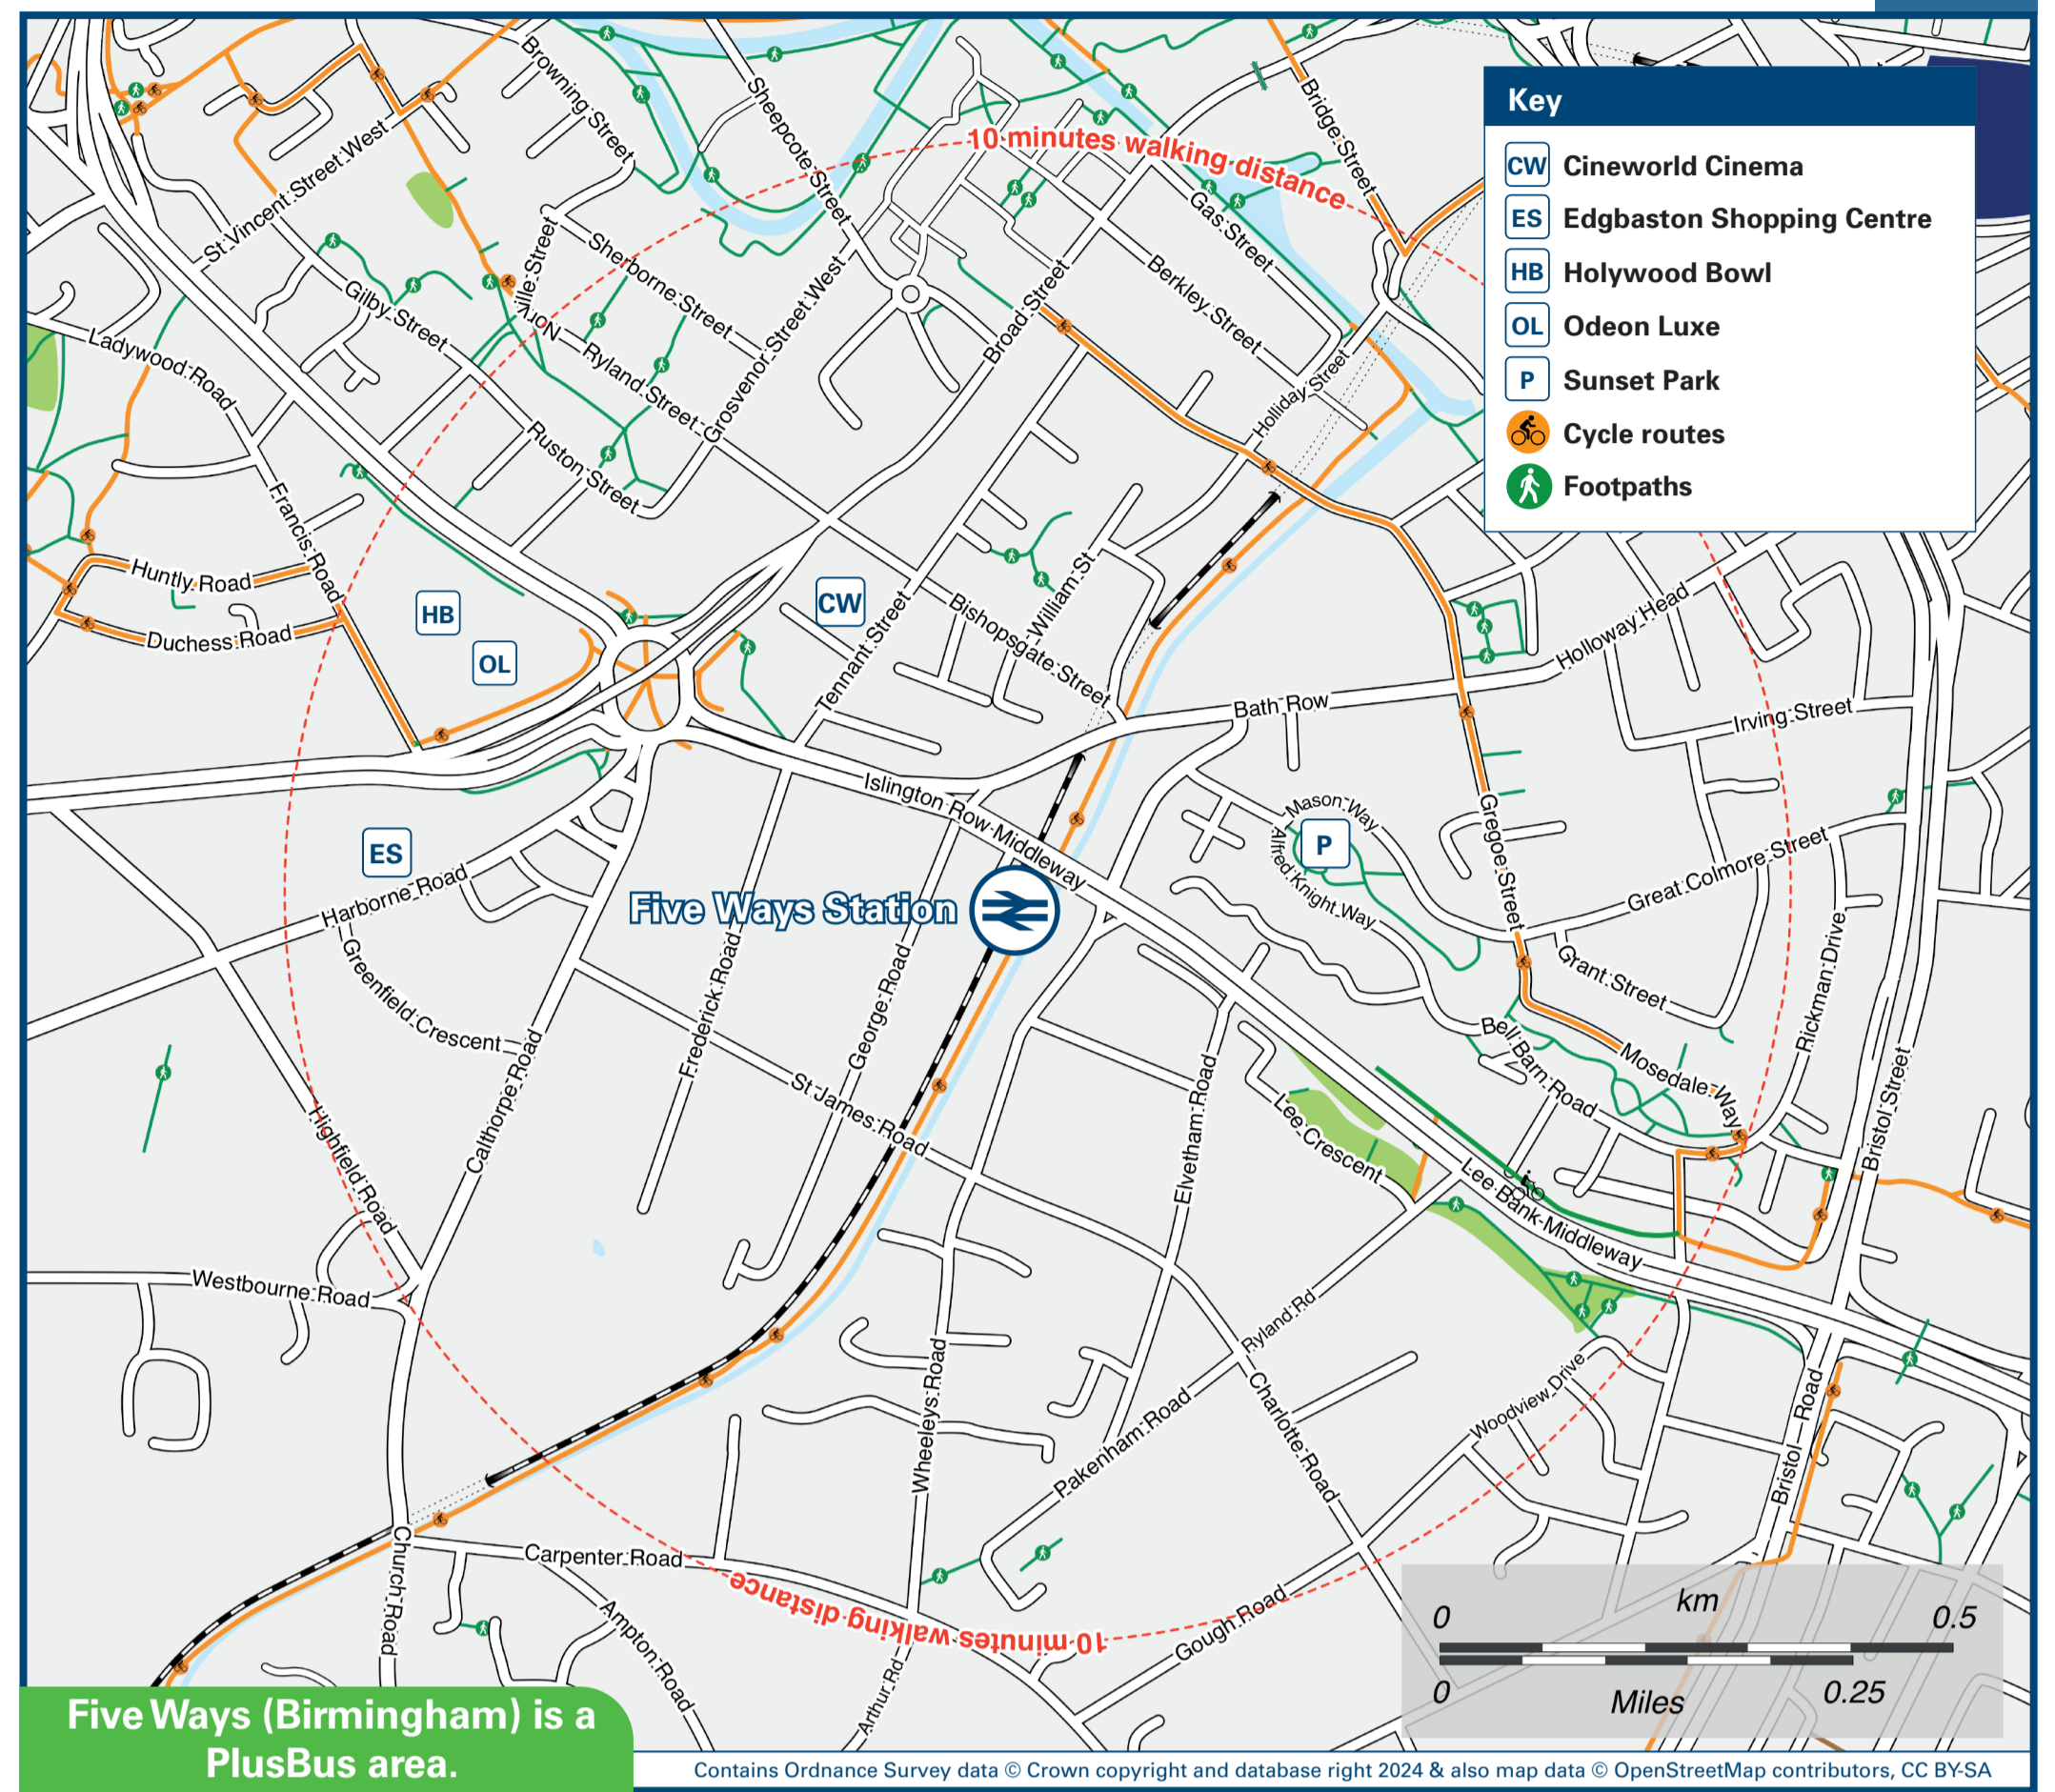

Local area map

Five Ways (Birmingham) is a PlusBus area.

PlusBus is a discount price 'bus pass' that you buy with your train ticket. It gives you unlimited bus travel around your chosen town, on participating buses. Visit www.plusbus.info

Main destinations by bus

(Data correct at July 2024)

DESTINATION	BUS ROUTES	BUS STOP
● Adderley Park	8A	F H
● Aston	8C	F J
● Bangham Pitt	X21	B
● Bartley Green	X21, X22	B
● Birmingham City Centre	80, X21, X22	F G
● Birmingham University	X21, X22	B
● Bordesley Green	8A	F H
● California	X22	B
● Cape Hill	80	F J
● Digbeth (for Bull Ring Markets)	80	C
● Duddeston	8A	F H
● Greet	8A	F H
● Highgate	8A	F H
● Hockley	8C	F J
● Kitwell	X22	B

DESTINATION	BUS ROUTES	BUS STOP
● Jewellery Quarter	8C	F J
● Ladywood	8C, 80	F J
● Lee Bank	8A	F H
● Lozells	8C	F J
● Nechells	8C	F J
● Newman University	X22	B
● Newtown	8C	F J
● Queen Elizabeth Hospital	X21, X22	B
● Rood End	80	F J
● Rotton Park	80	F J
● Saltley	8A	F H
● Selly Oak	8C	F J
● Selly Oak	X21	B
● Small Heath	8A	F H
● Smethwick	80	F J

DESTINATION	BUS ROUTES	BUS STOP
● Sparkbrook	8A	F H
● Summerfield Park	80	F J
● Weoley Castle	X21	B
● West Bromwich	80	F J
● Woodcock Hill	X21	B
● Woodgate	X22	B

Notes

- PlusBus destination, please see below for details. Bus routes 8A, 8C, 80, X21 and X22 run daily services, Mondays to Sundays.
- ⚡ Direct trains operate to this destination from this Station.

Taxis

Five Ways Station has no taxi rank or cab office. Advance booking is essential, please consider using the following local operators: (Inclusion of this number doesn't represent any endorsement of the taxi firm)

Birmingham Taxis
0121 702 2000

Five Star Cars
0121 685 9999

Veezu
0121 744 1111

Further information about all onward travel

Local Cycle Info www.tfwm.org.uk/plan-your-journey/ways-to-travel/cycling-and-walking For more information about cycle routes.	National Cycle Info sustrans.org.uk Sustrans is the UK's leading sustainable transport charity.	Bus Times See timetable displays at bus stops. www.traveline.info 0871 200 22 33 call cost 13p per minute plus your phone company's access charge	NextBuses Find the bus times for your stop. Search for a bus stop by entering a postcode, street & town or a stop name & town.	PlusBus plusbus.info A discount price 'bus pass' that you buy with your train ticket. It gives you unlimited bus travel around your chosen town, on participating buses.

National Rail Enquiries

Online nationalrail.co.uk	NRE App Free National Rail Enquiries app for iOS and Android	Social Media facebook.com/nationalrailenq @nationalrailenq	Alert Me You can sign up to Alert Me messages on the National Rail Enquiries website where you can receive train and platform notifications directly to your smart phone. nationalrail.co.uk/alertme	Contact Centre 03457 48 49 50 Calls cost no more than calls to geographic numbers (01 or 02) and may be recorded.	PlusBike nationalrail.co.uk/plusbike For more information.