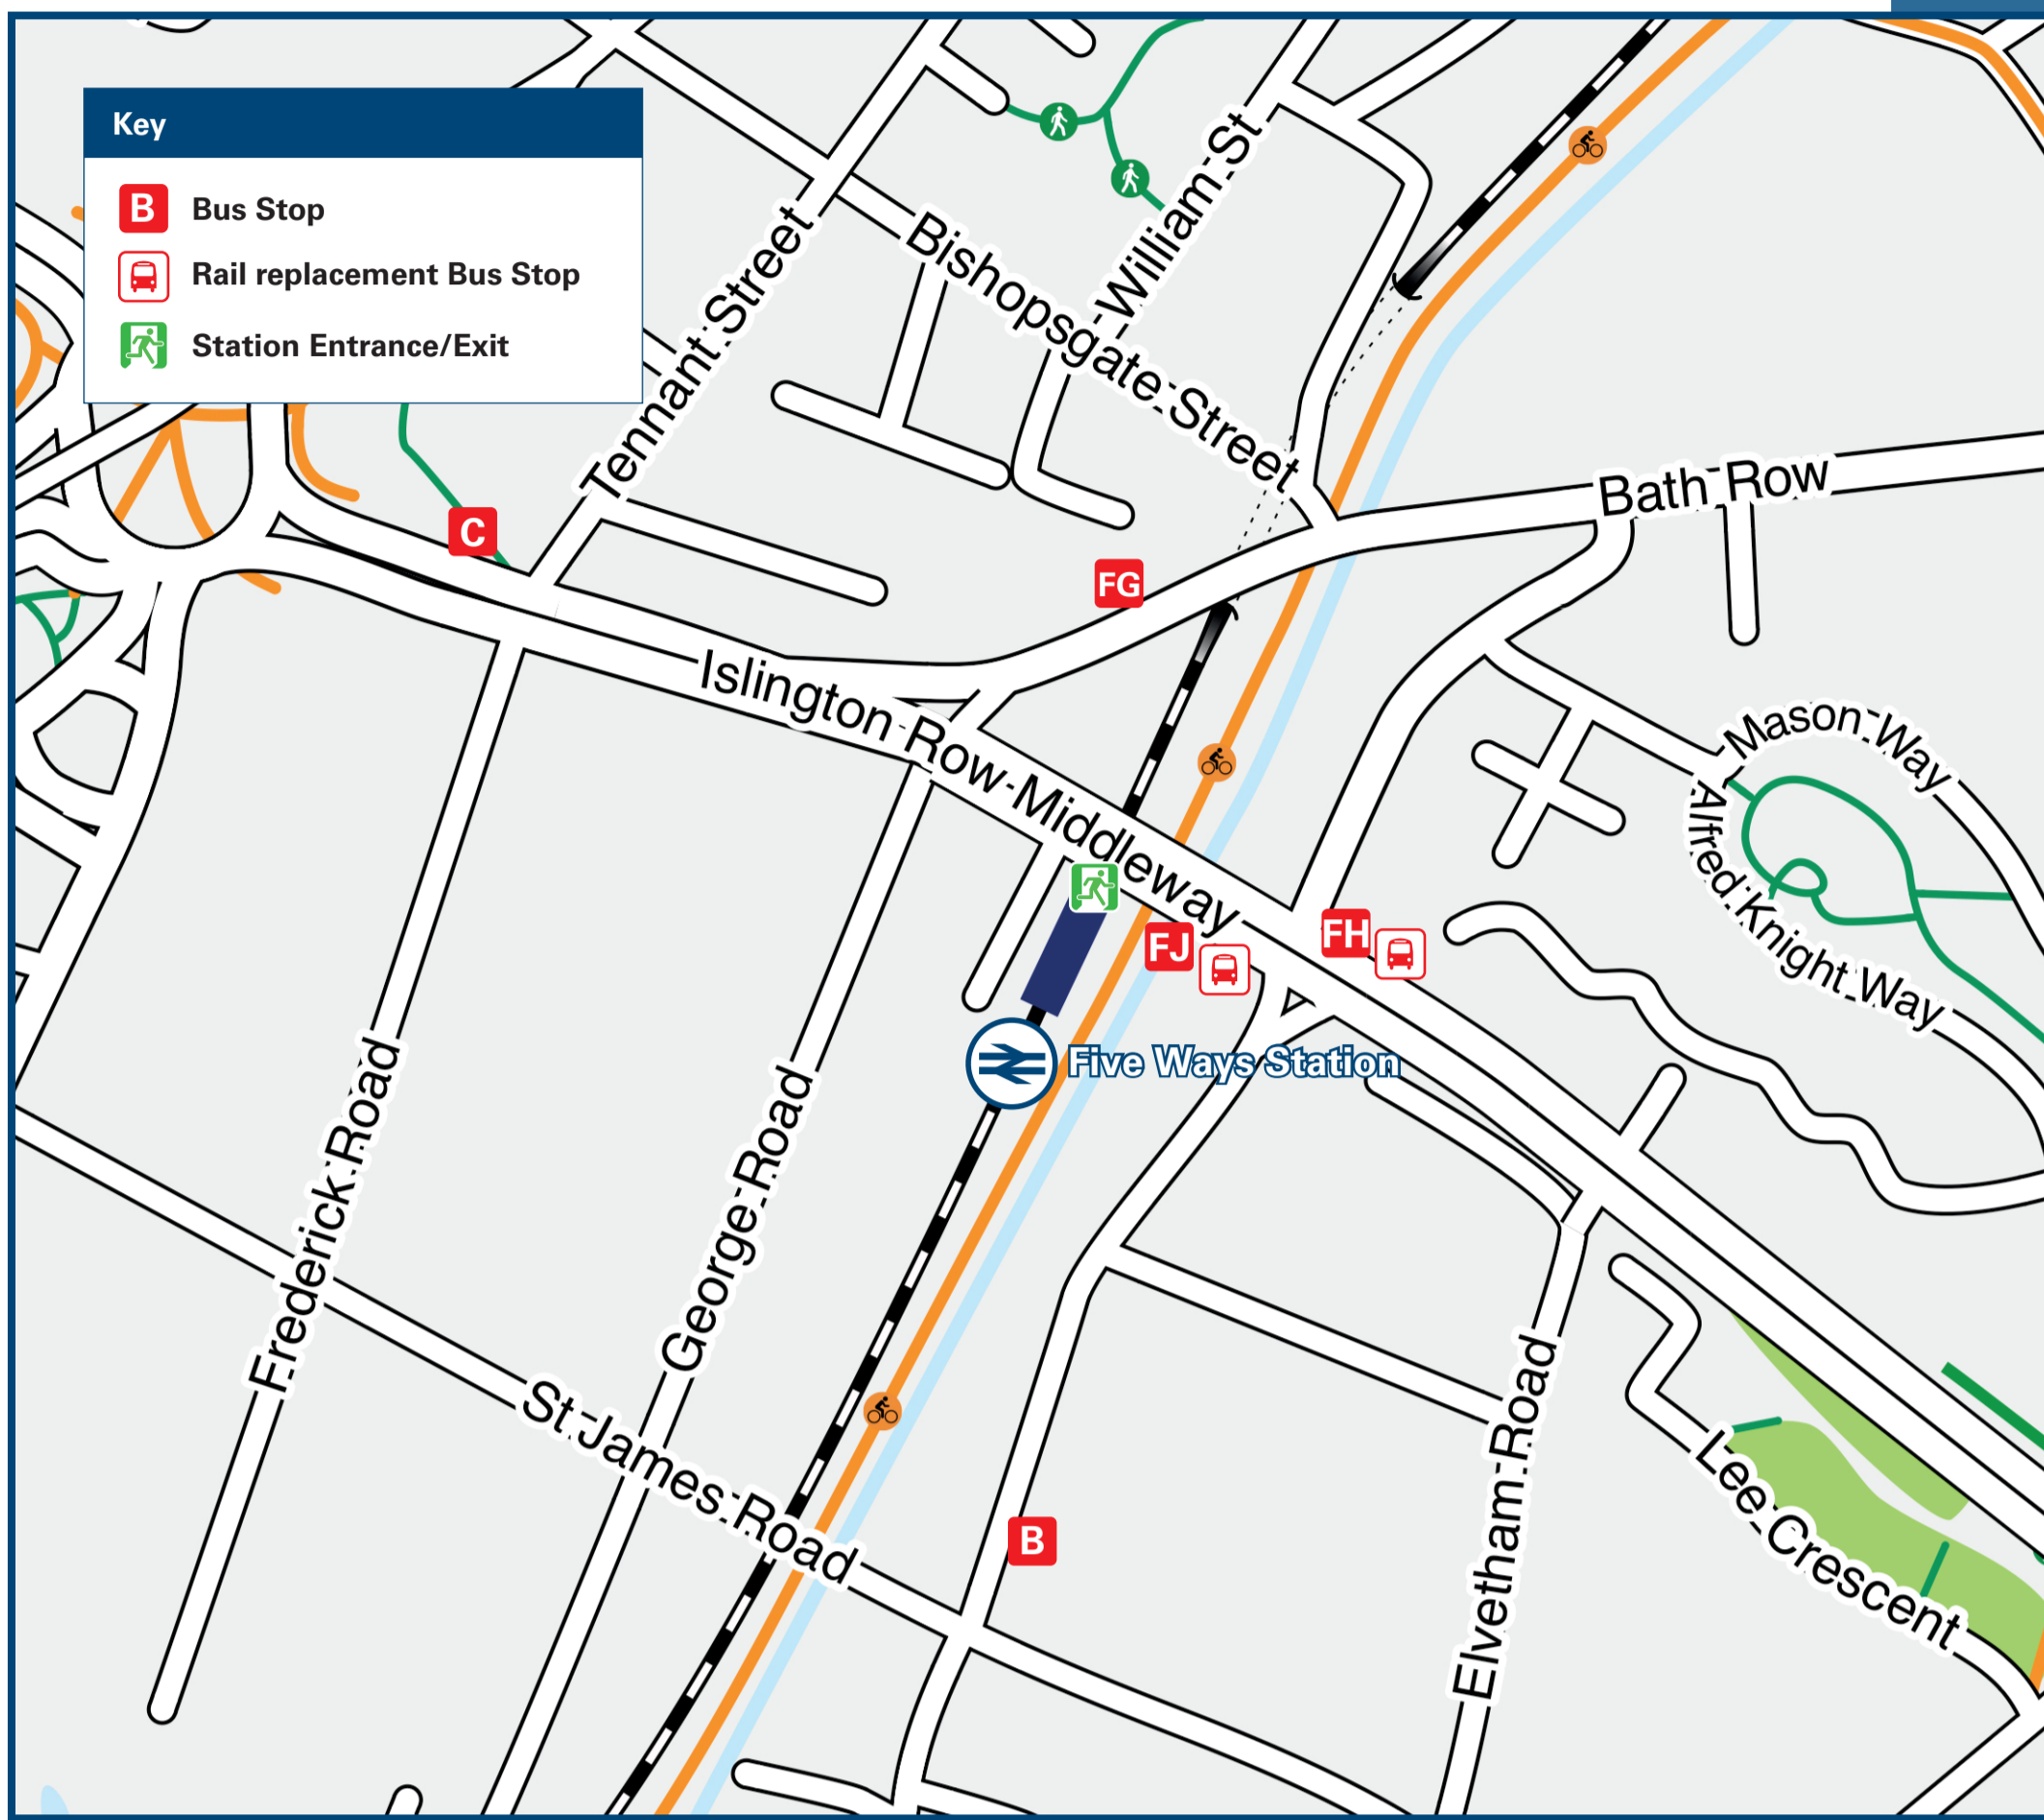

Five Ways Station

Onward Travel Information

Buses

Rail replacement buses/coaches will collect from the public service bus stops (FJ and FH) outside the station.