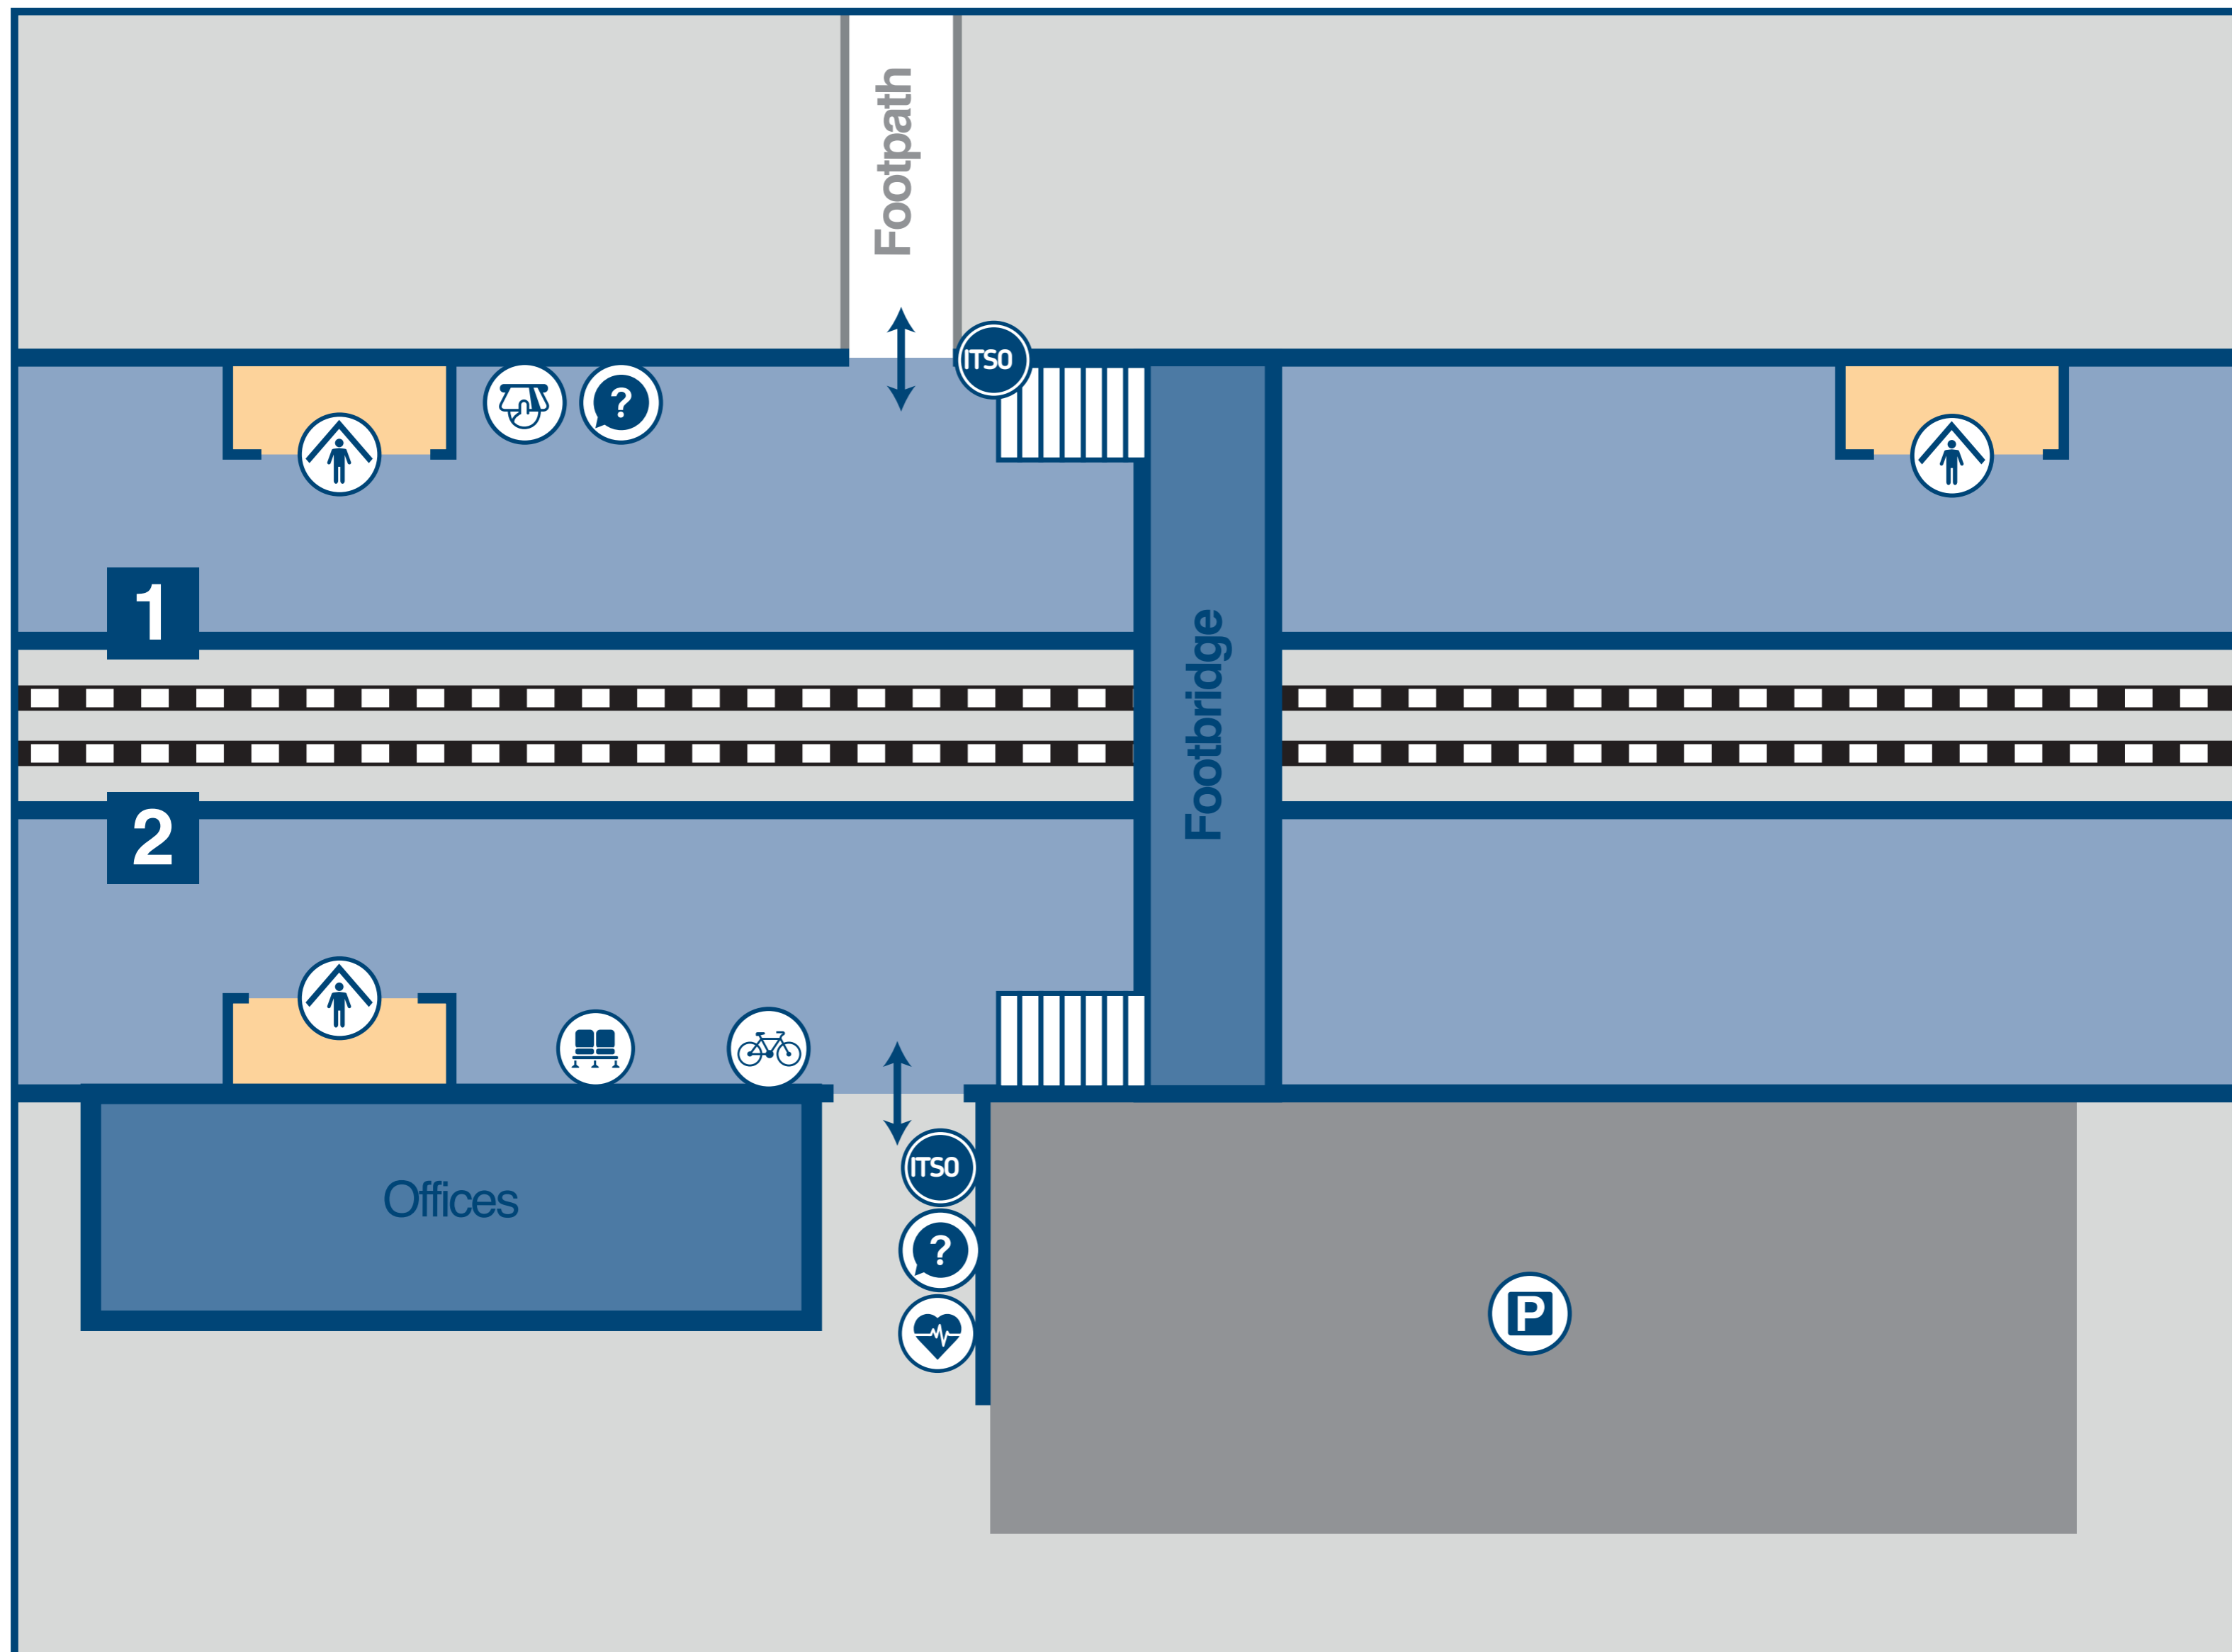

Hever Station Plan

Key

- | | | | | | | | |
|----------|------------|---|-----------------|---|------------|---|------------------|
| 1 | Platform 1 |  | Cycle Rack |  | Help Point |  | Smartcard Reader |
| 2 | Platform 2 |  | Defibrillator |  | Seats |  | Ticket Machine |
| P | Car Park |  | Entrance / Exit |  | Shelter | | |