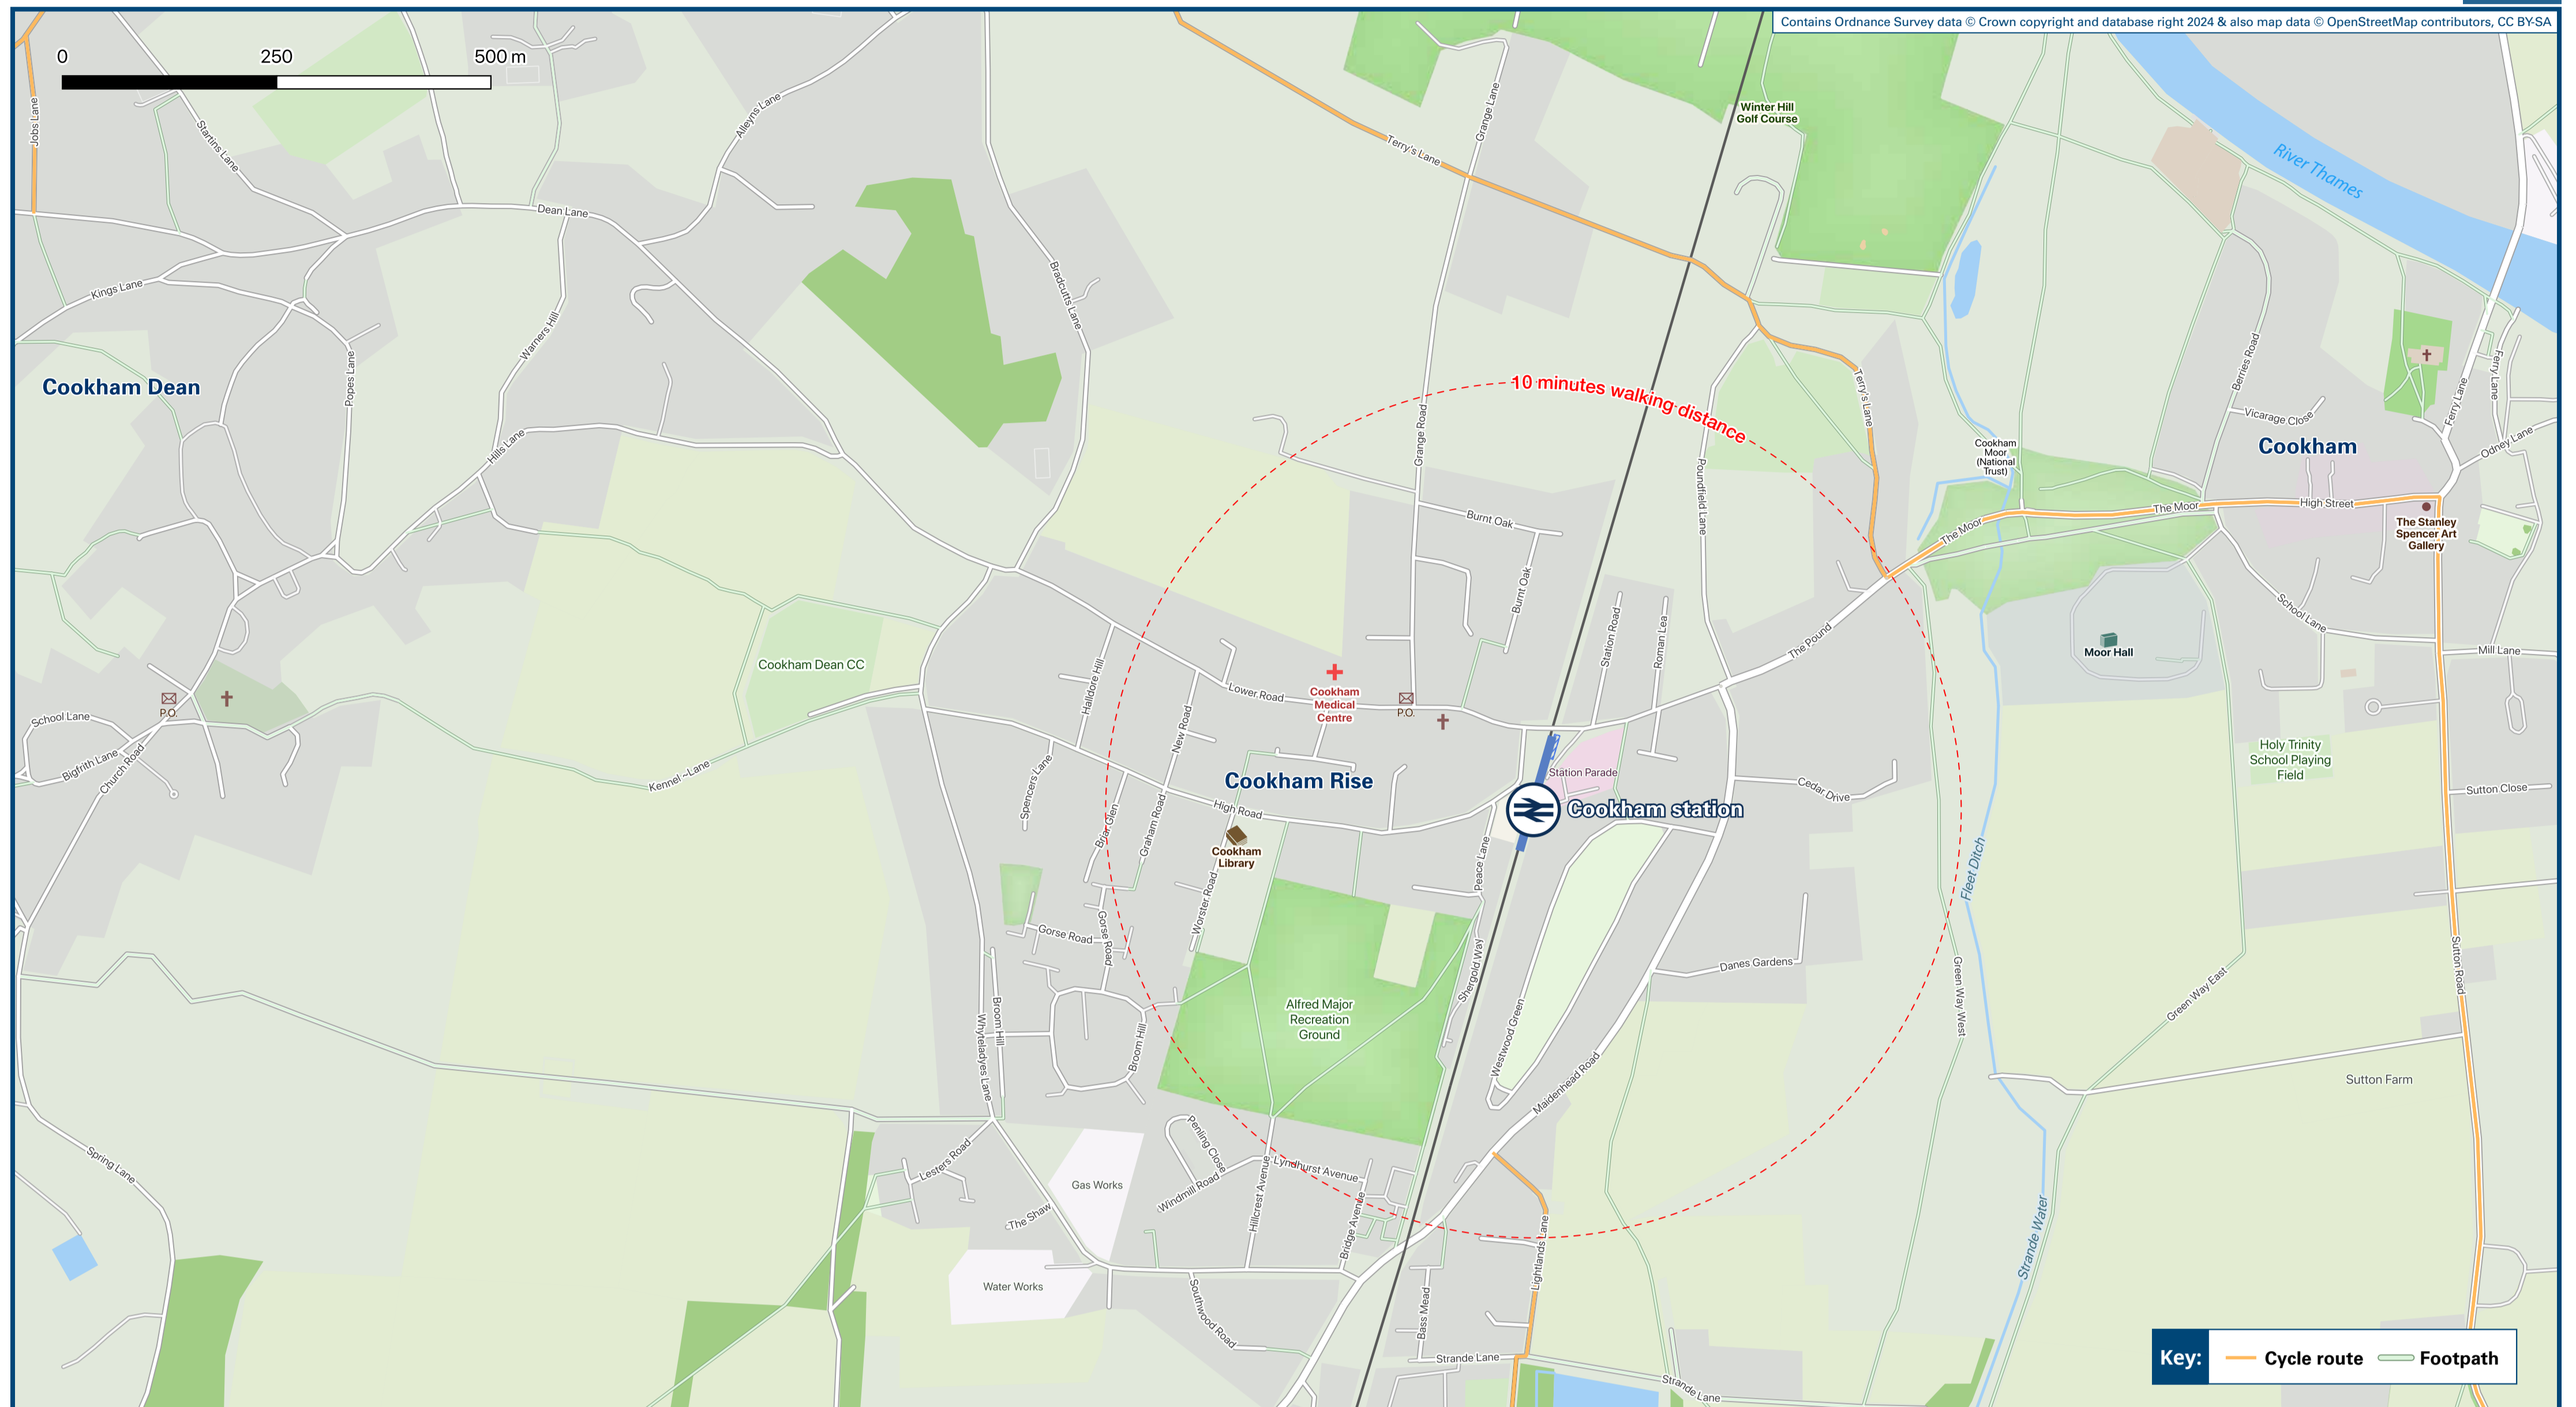

Cookham Station

Onward Travel Information

Local area map

Buses

Key

- A** Bus Stop
- B** Rail replacement Bus Stop
- C** Station Entrance/Exit

Rail replacement services depart from the bus stop after the level crossing towards Marlow and at the entrance to the station car park towards Maidenhead.

Main destinations by bus

(Data correct at September 2024)

DESTINATION	BUS ROUTES	BUS STOP
Bourne End Station	37, 37A, 37B	B
Cookham Rise (Whyteladies Lane)	37, 37A, 37B	A
10 - 15 minutes walk from this station via The Pound, see maps		
Cookham Village (High Street / Memorial)	37, 37A, 37B	B
Cores End	37, 37A, 37B	B
Flackwell Heath (The Common)	37B	B
Furze Platt Station	37, 37A, 37B	A
High Wycombe (Bus Station)	37, 37A, 37B	B
High Wycombe (High Street, for Railway Station)	37, 37A, 37B	B
Loudwater (Kingsmead Road)	37A	B
Loudwater (London Road)	37, 37A, 37B	B
Loudwater (Station Road)	37, 37B	B
Maidenhead (Town Centre)	37, 37A, 37B	A
Wooburn	37, 37A, 37B	B
Wooburn Green	37, 37A, 37B	B
Wycombe Marsh	37, 37A, 37B	B