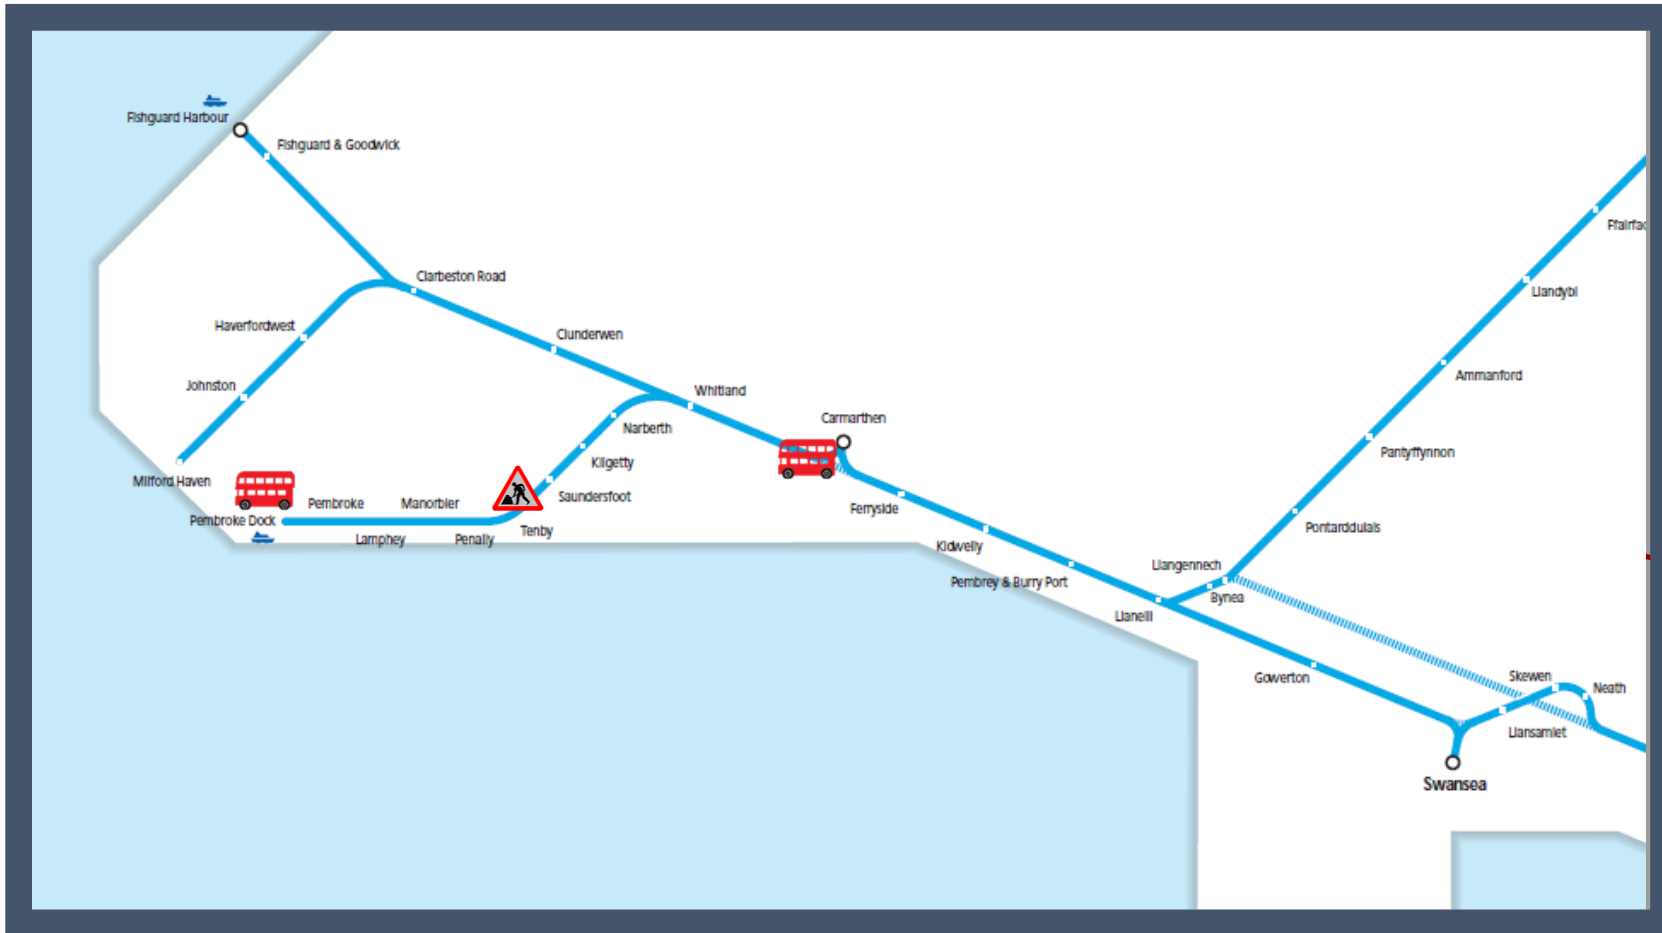

# Buses replace trains between Carmarthen and Pembroke Dock

## TOC affected: Transport for Wales

**Key:**

- Engineering Works
- Bus Replacement Services