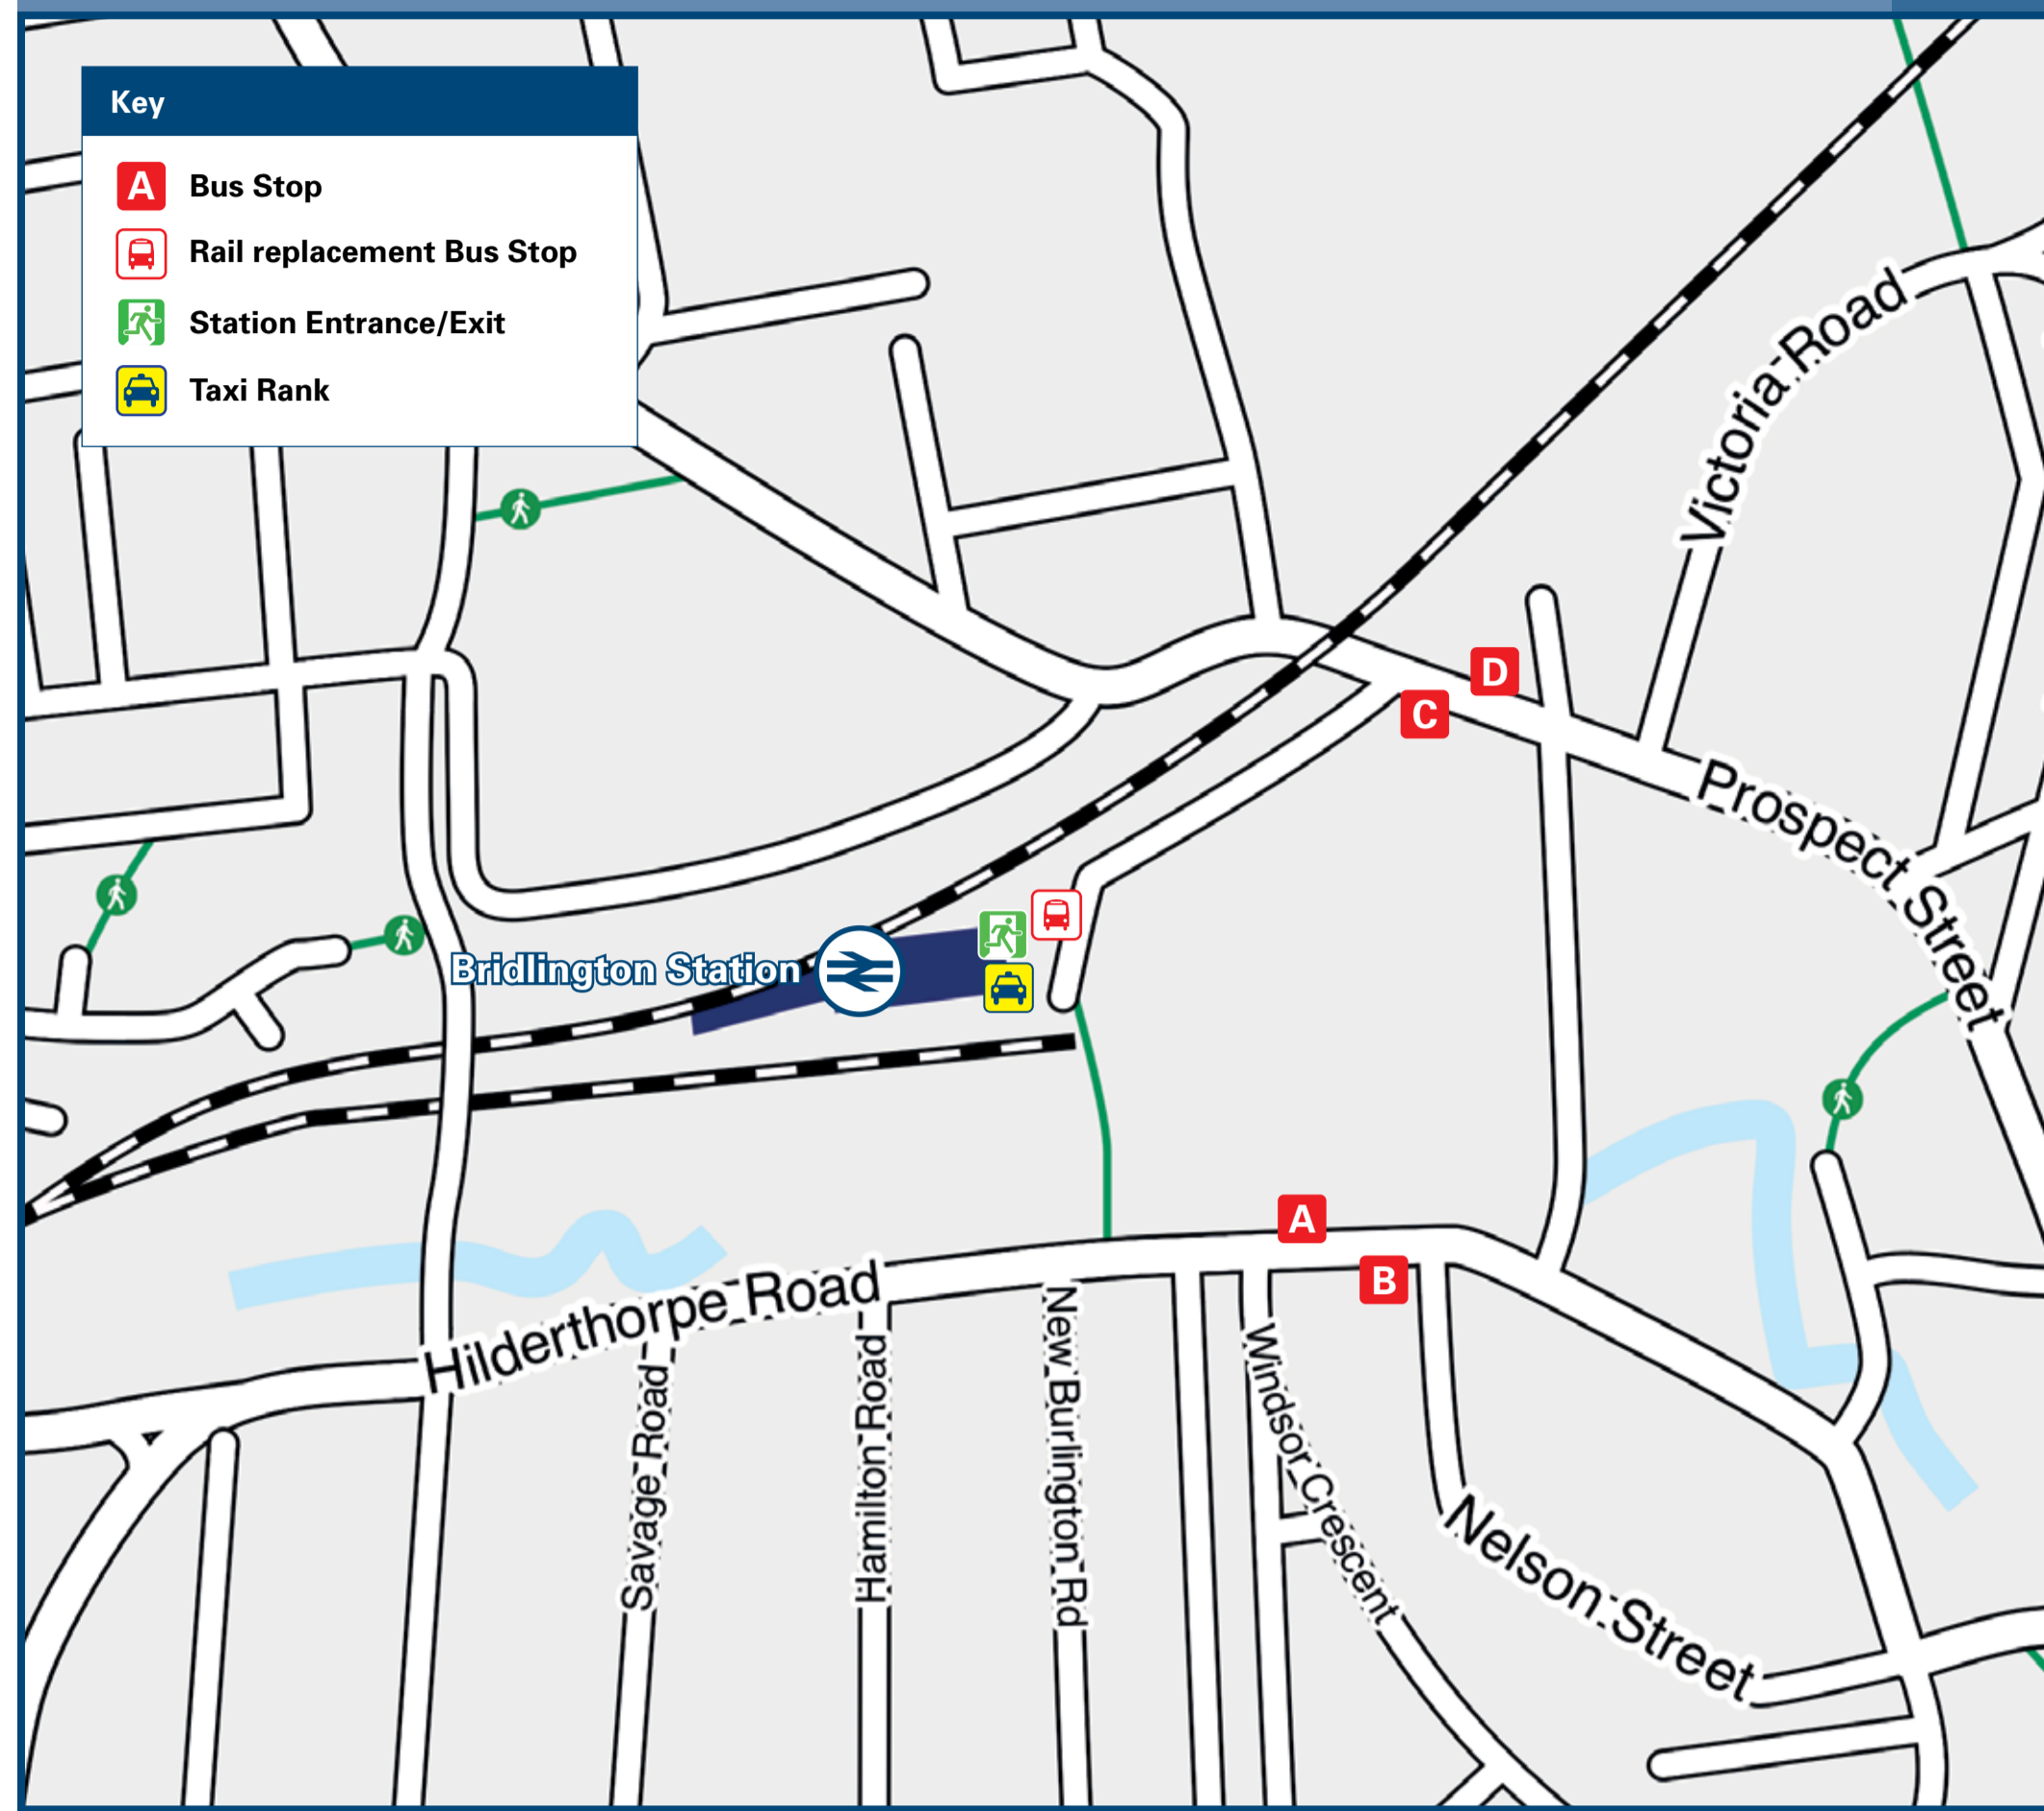

Bridlington Station

Onward Travel Information

Buses and Taxis

Rail replacement buses from the station front.