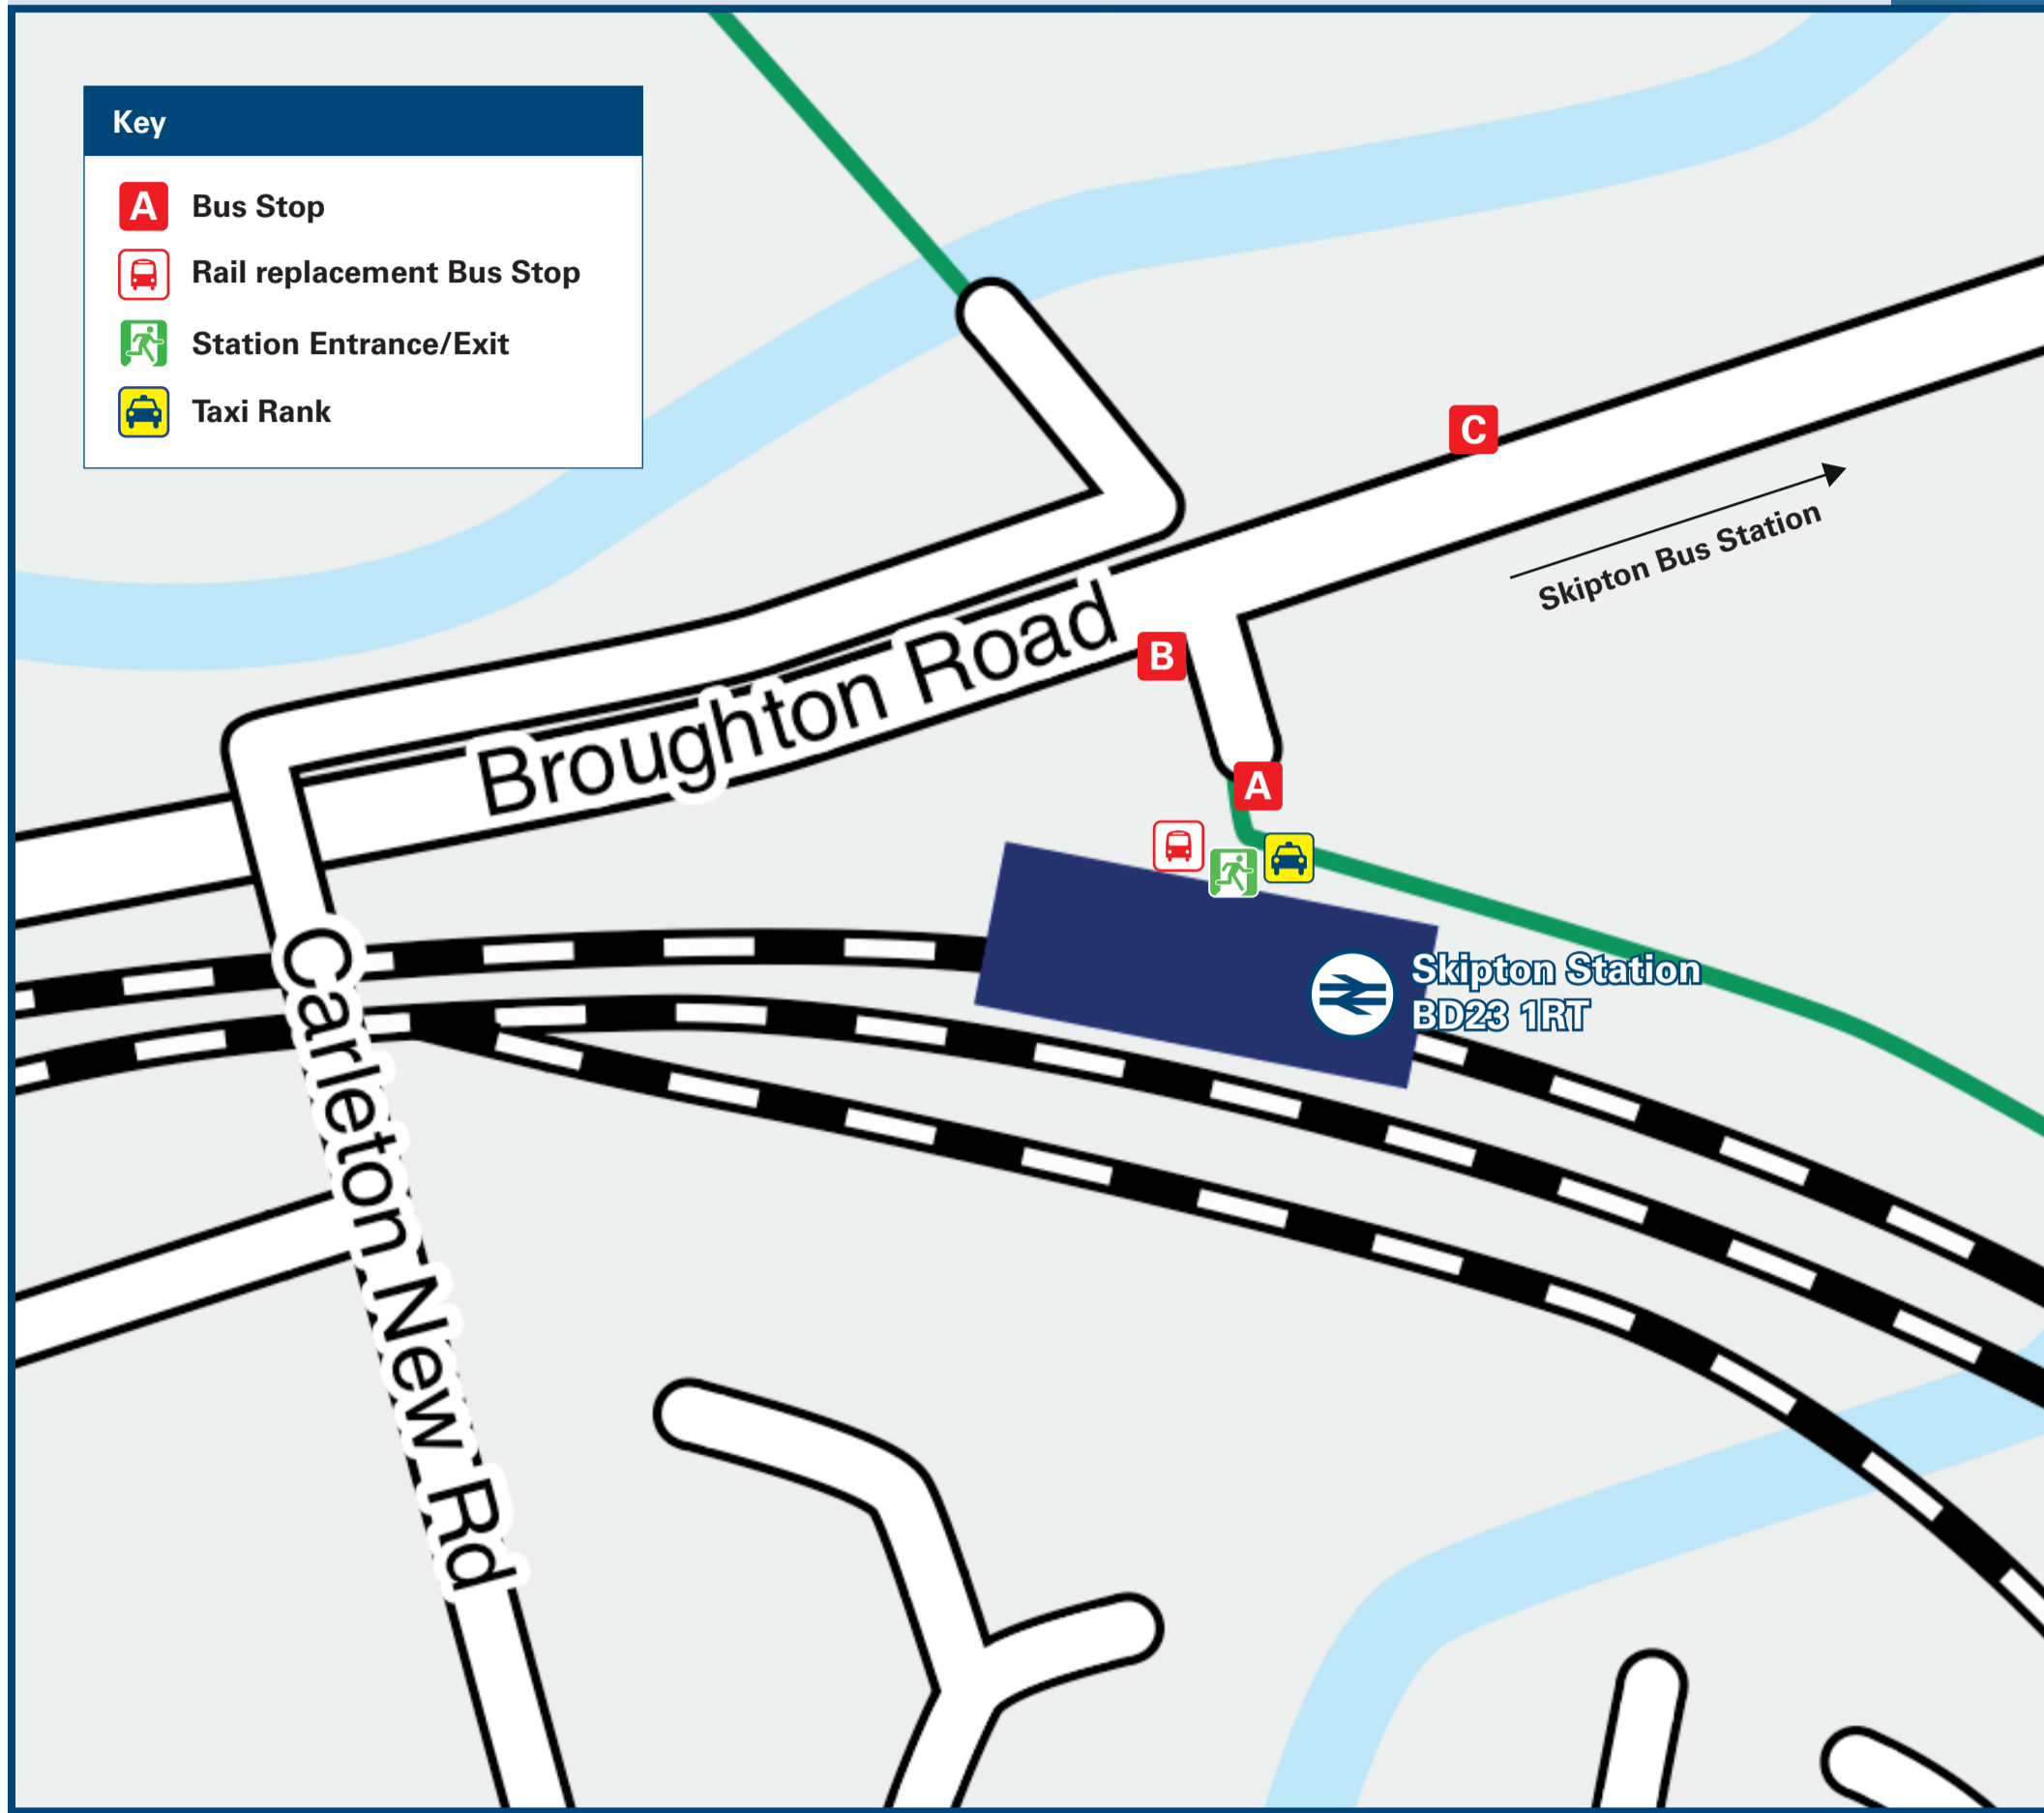

Skipton Station

Onward Travel Information

Buses and Taxis

Key

- **A** Bus Stop
- **B** Rail replacement Bus Stop
- **C** Station Entrance/Exit
- **T** Taxi Rank

Rail replacement transport will pick up/drop off in the station car park at the front of the station.

Local area map

Gateway station to the Yorkshire Dales National Park. For more information please visit: www.yorkshiredales.org.uk

10 minutes walking distance

Key

- **B** Bus Station
- **A** Auction Mart
- **BT** Boat Trips
- **C** Skipton Castle
- **CC** Craven College
- **L** Skipton Library
- **M** Craven Museum
- **MS** Matrix Superbowl
- **SC** Sports Centre
- **TI** Tourist Information
- **WC** Toilets
- **H** Skipton Hospital
- **F** Footpaths
- **W** Walking route from Skipton station to Bus Station

0 0.5 km
0 0.25 Miles

Contains Ordnance Survey data © Crown copyright and database right 2026 & also map data © OpenStreetMap contributors, CC BY-SA

Main destinations by bus

(Data correct at February 2026)

DESTINATION	BUS ROUTES	BUS STOP
Addingham	64, 864~	Bus Station
	873~	A, Bus Station
Airedale Hospital	66, 78A#	Bus Station
Airton	75*, 210###, 211###	A, Bus Station
Barnoldswick	280, M6	B
Bolton Abbey	59*, 873~	Bus Station
Brierfield	M6	B
Broughton	280, M6	B
Bumley	M6	B
Carleton-in-Craven	12#	Bus Station
Chatburn	280	B
Clietheroe	280	B
Colne	M6	B
Coniston Cold	211###	A
	580	Bus Station
Cononley	78A#	Bus Station
Cracoe	72**	A, Bus Station
Cross Hills	66, 78A#	Bus Station
Draughton Village	64, 864~	Bus Station
Earby	280	B
Eastby	873~	A, Bus Station
Embsay	14#	Bus Station
	873~	A, Bus Station

DESTINATION	BUS ROUTES	BUS STOP
Gargrave	75*, 210###, 211###, 864~	A, Bus Station
	580	Bus Station
Gisburn	280	B
Glusburn	78A#	Bus Station
Grassington (for National Park Centre)	72**	A, Bus Station
Harrogate	59*	Bus Station
Hellifield	580	Bus Station
Hetton	72**	A, Bus Station
Horse Close / Hillside Crescent (Skipton)	16#, 16A#	Bus Station
Ilkley	64, 864~	Bus Station
	873~	A, Bus Station
Keighley	66	Bus Station
Kildwick	66	Bus Station
Kirkby Malham	75*, 210###, 211###, 864~	A, Bus Station
Linton	72**	A, Bus Station
Long Preston	580	Bus Station
Low Bradley	66, 78A#	Bus Station
Malham	75*, 210###, 211###, 864~	A, Bus Station
Nelson	M6	B
Newfield Hall	210###	A, Bus Station
Rylstone	72**	A, Bus Station
Settle (Market Place)	580##	Bus Station
	13#, 72*, 73, 210###, 211###, 873~	A
Skipton Town Centre (Bus Station)	12#, 13#, 280, M6	C

DESTINATION	BUS ROUTES	BUS STOP
Steeton	66	Bus Station
Stirton	72**, 864~	A, Bus Station
	580	Bus Station
Sutton-in-Craven	66, 78A#	Bus Station
Thornton-in-Craven	280, M6	B
Threshfield	72**	A, Bus Station
Utley	66	Bus Station

Notes