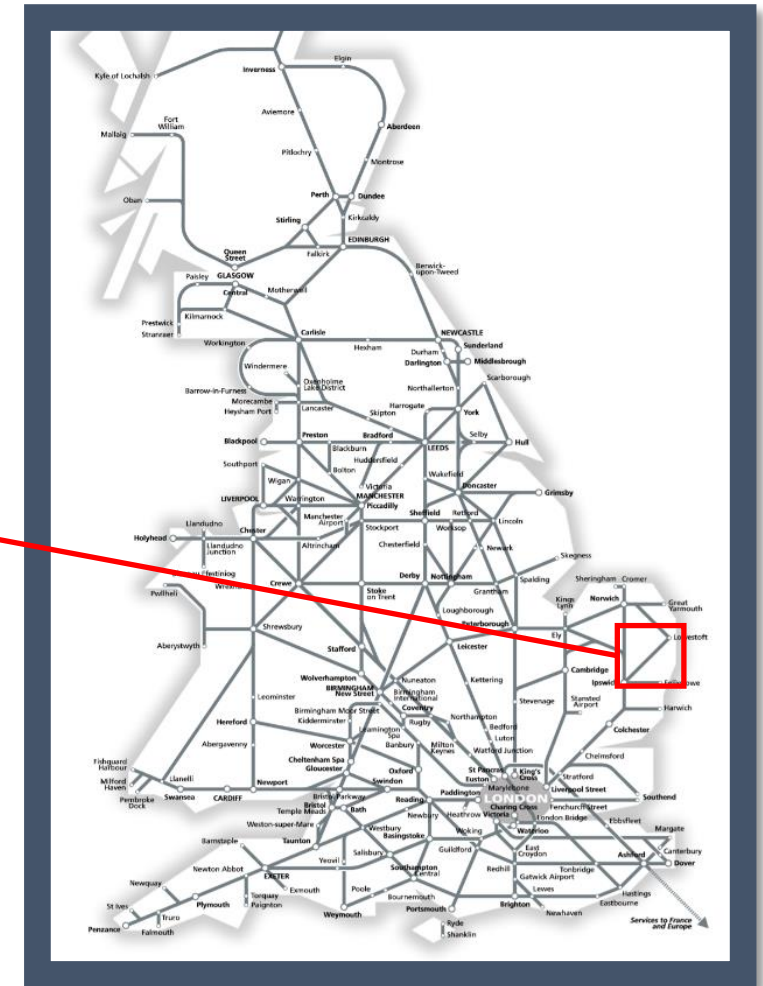

Buses replace trains between Ipswich and Lowestoft

TOC affected: Greater Anglia

| Key: | |
|------|--------------------------|
| | Engineering Works |
| | Bus Replacement Services |