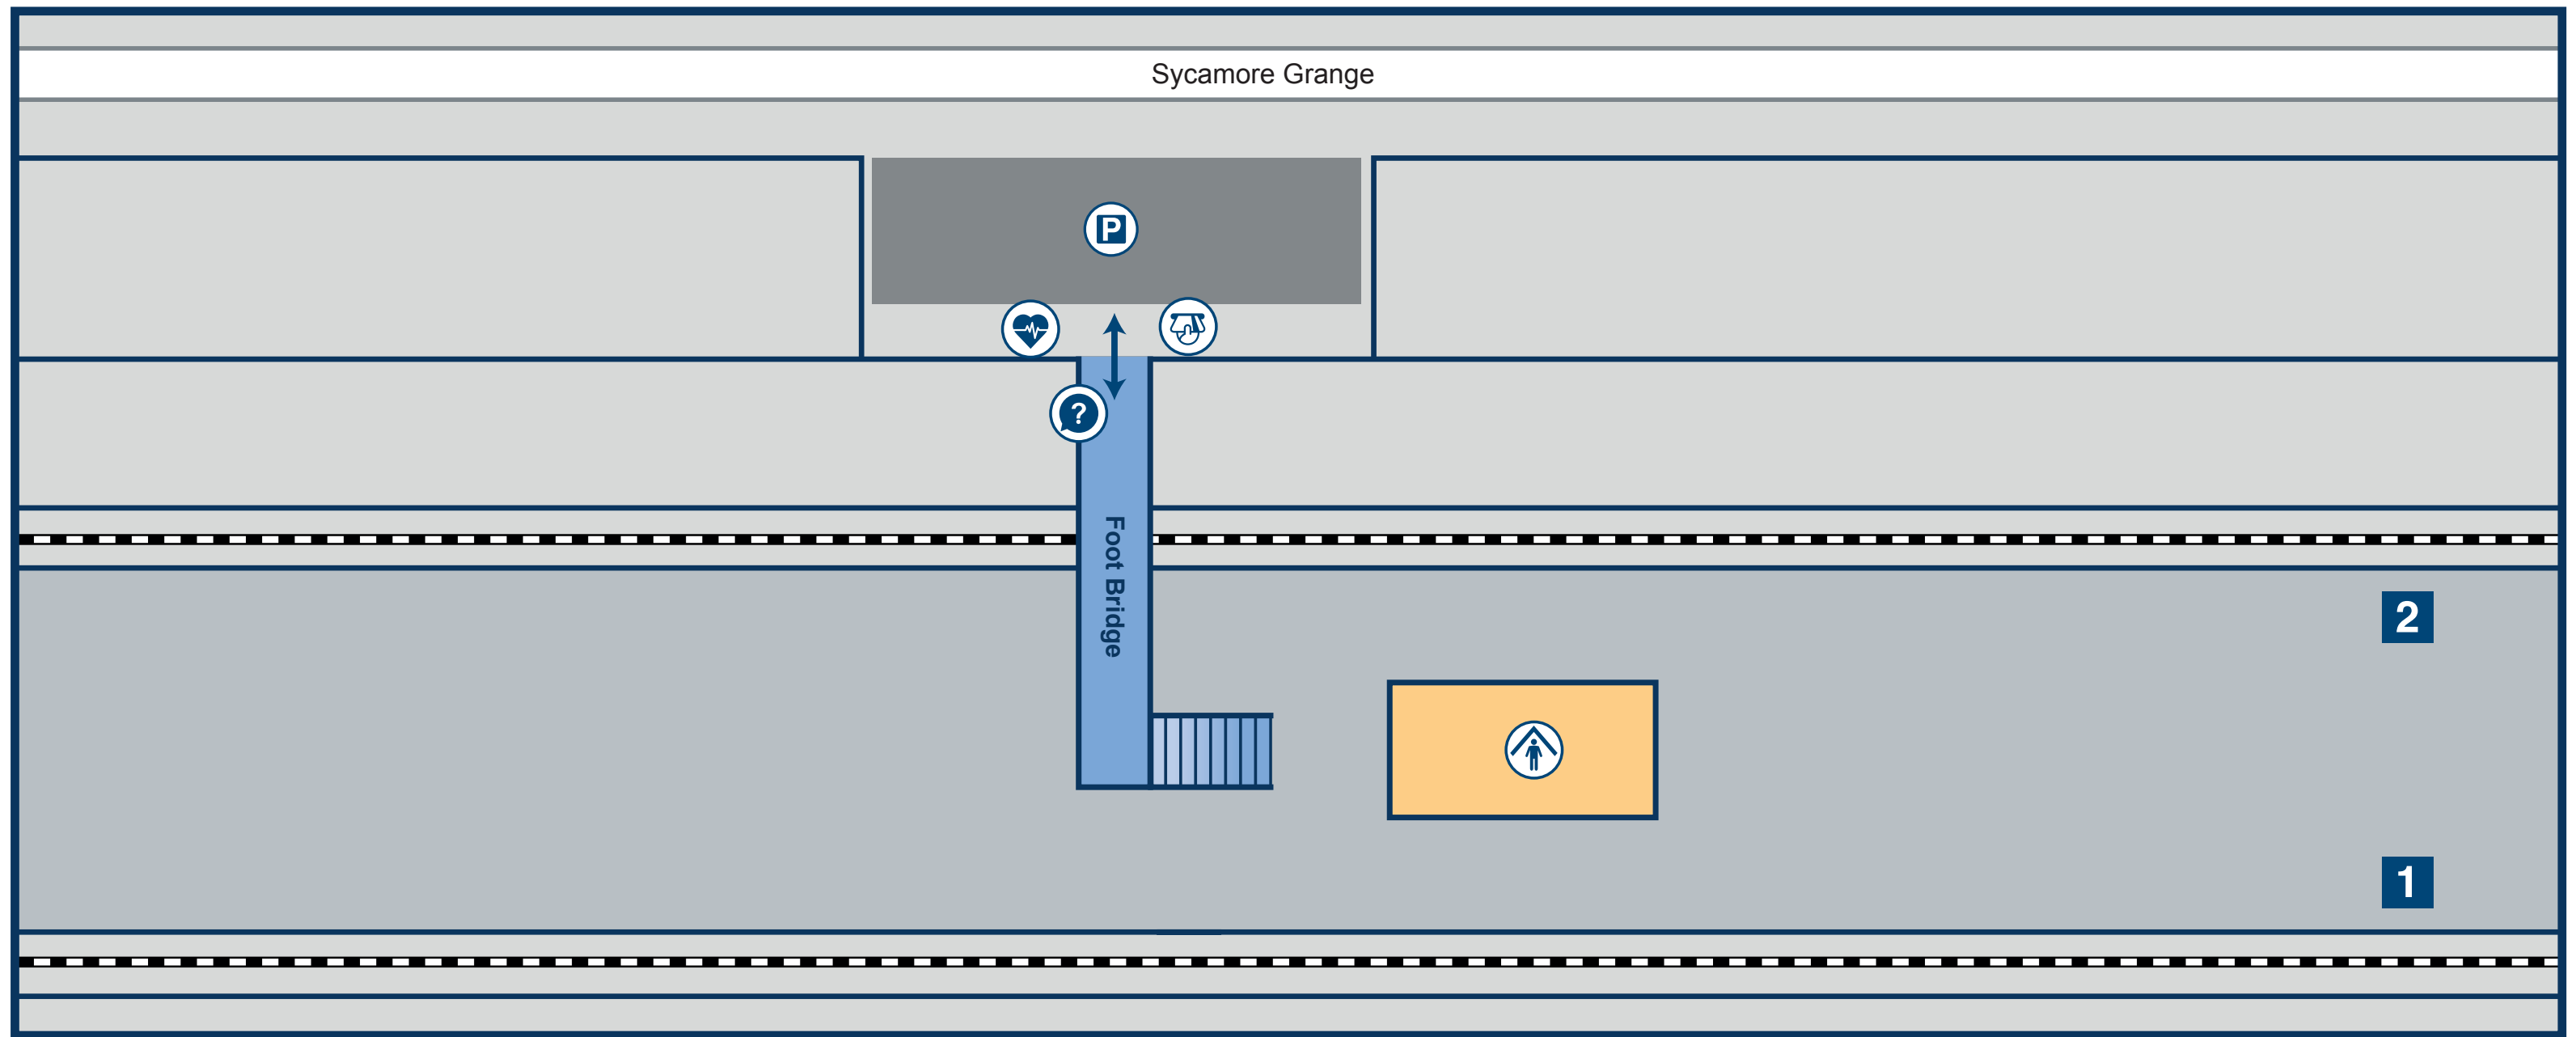

Dumpton Park Station Plan

Key

Car Park

Defibrillator

Entrance / Exit

Help Point

Platform

Shelter

Ticket Machine