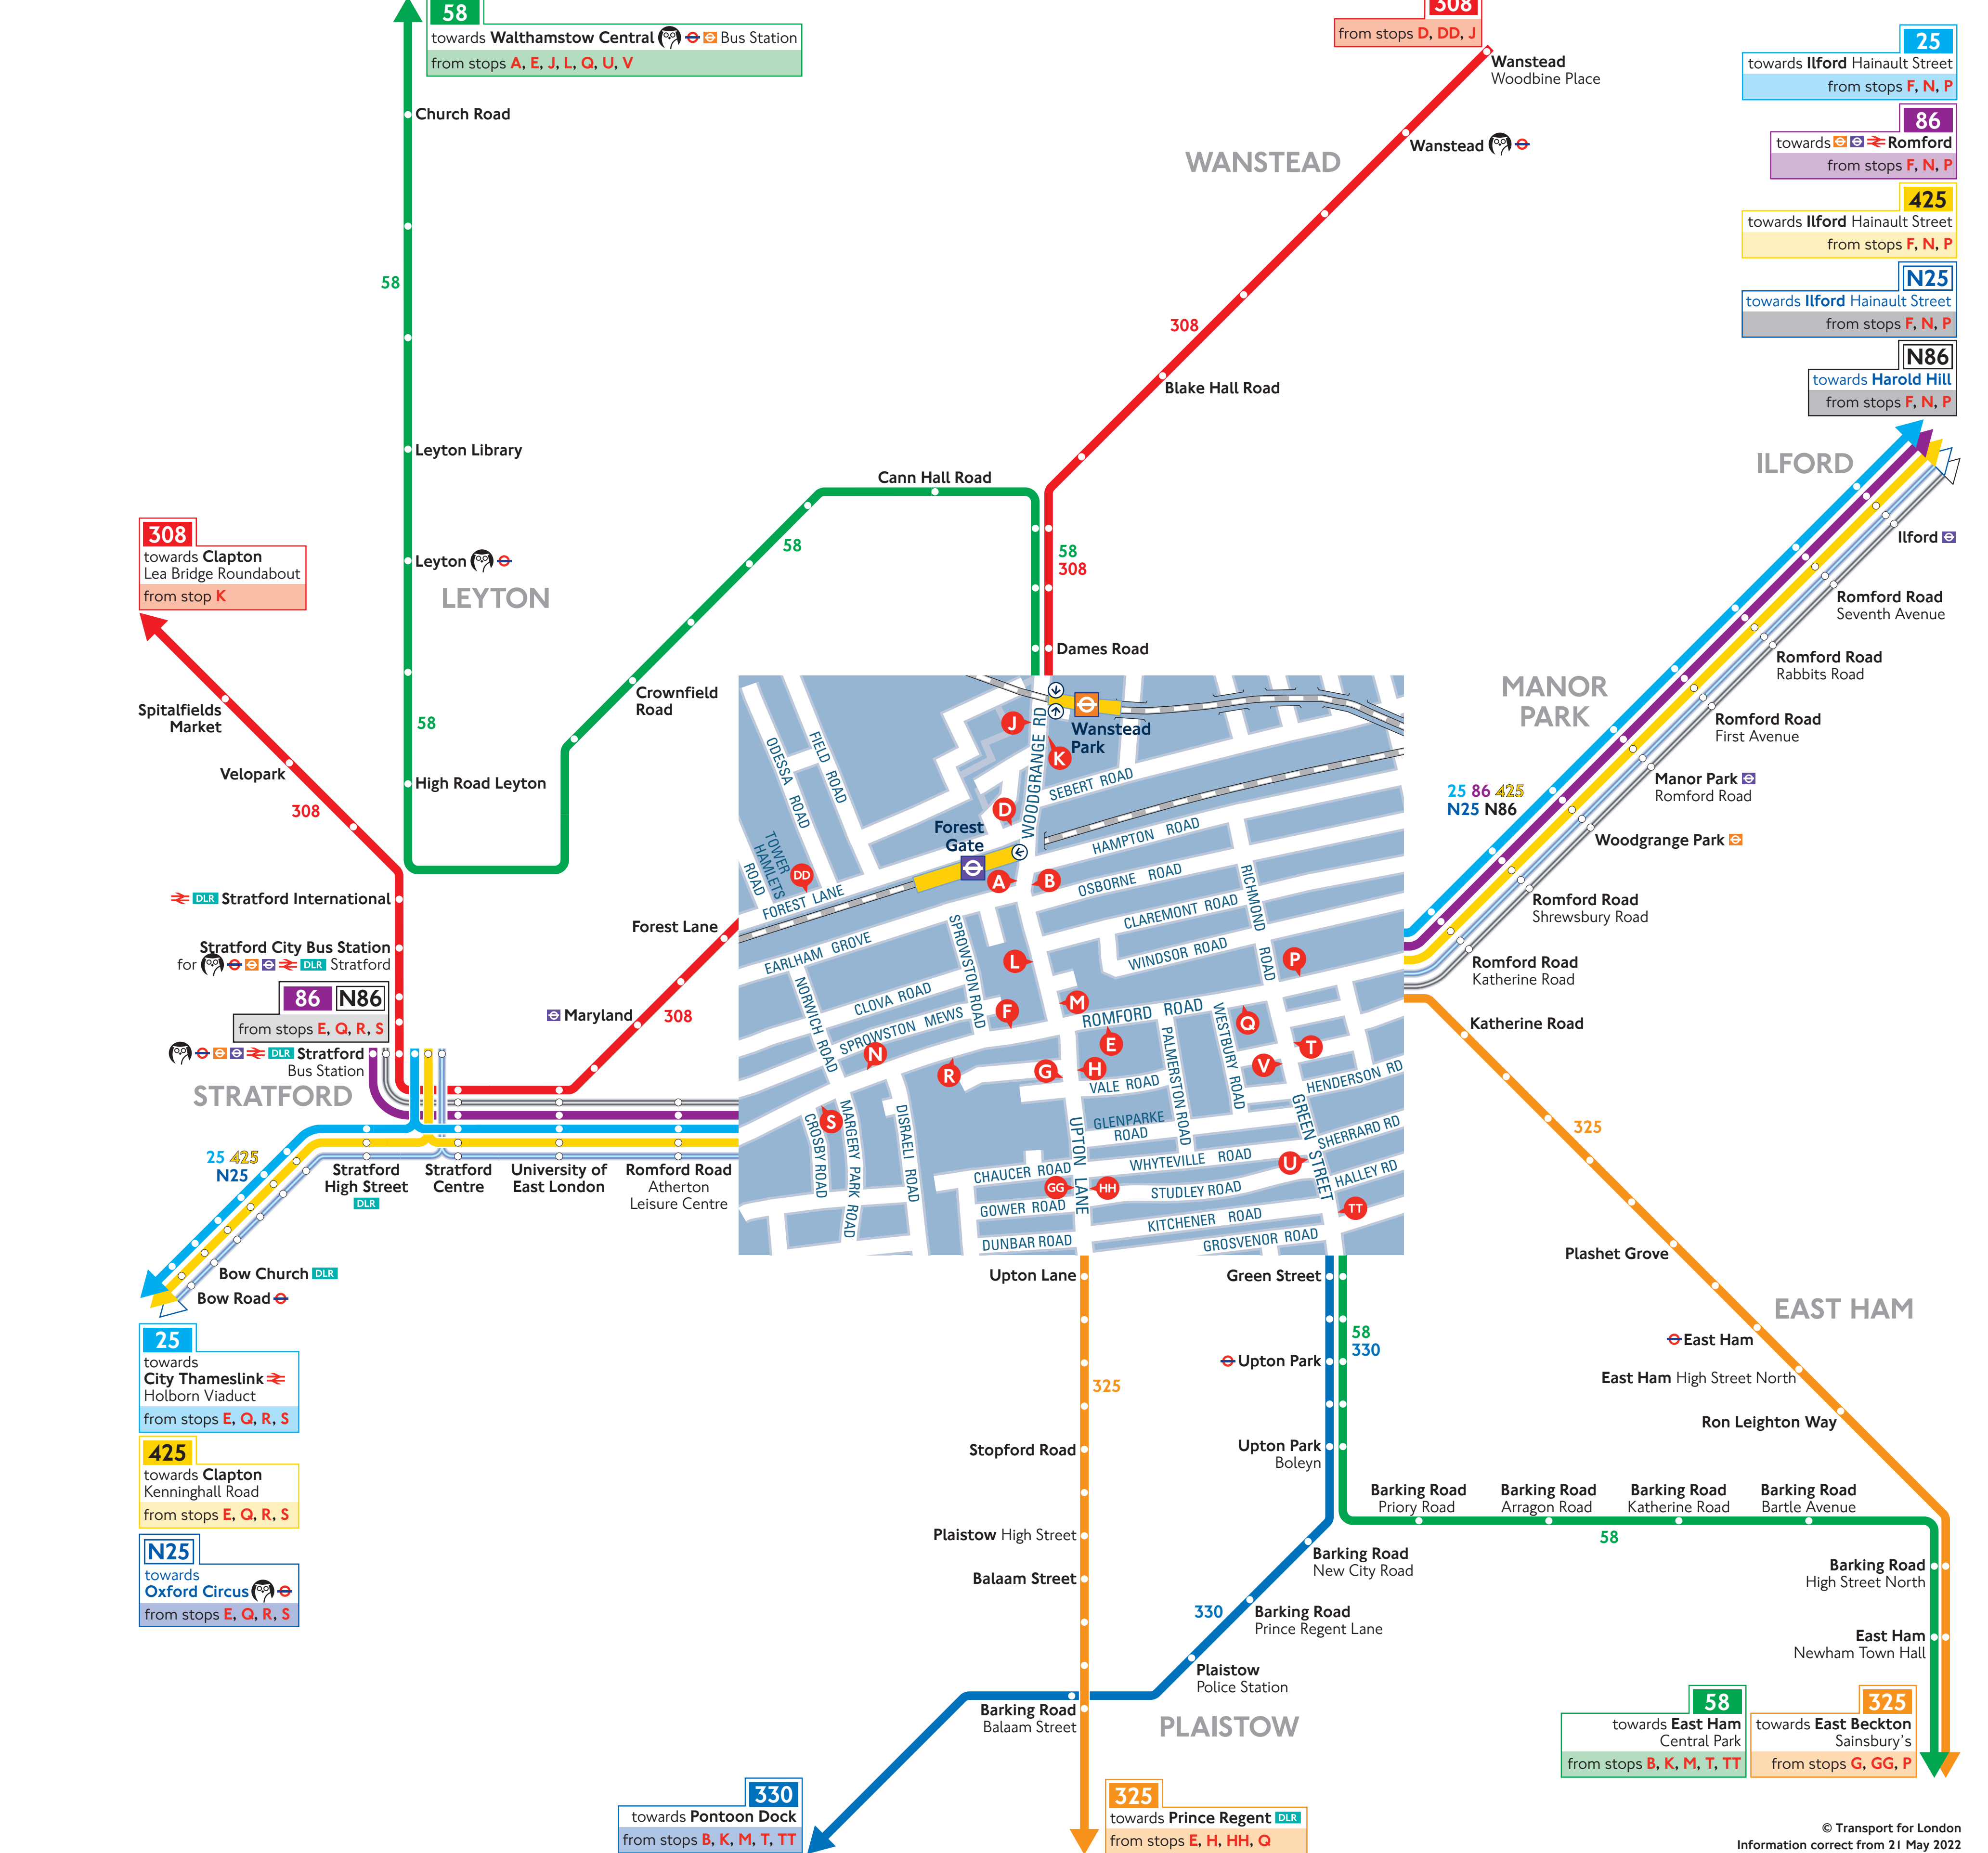

Scan this QR code with your phone for real-time information on nearby transport options