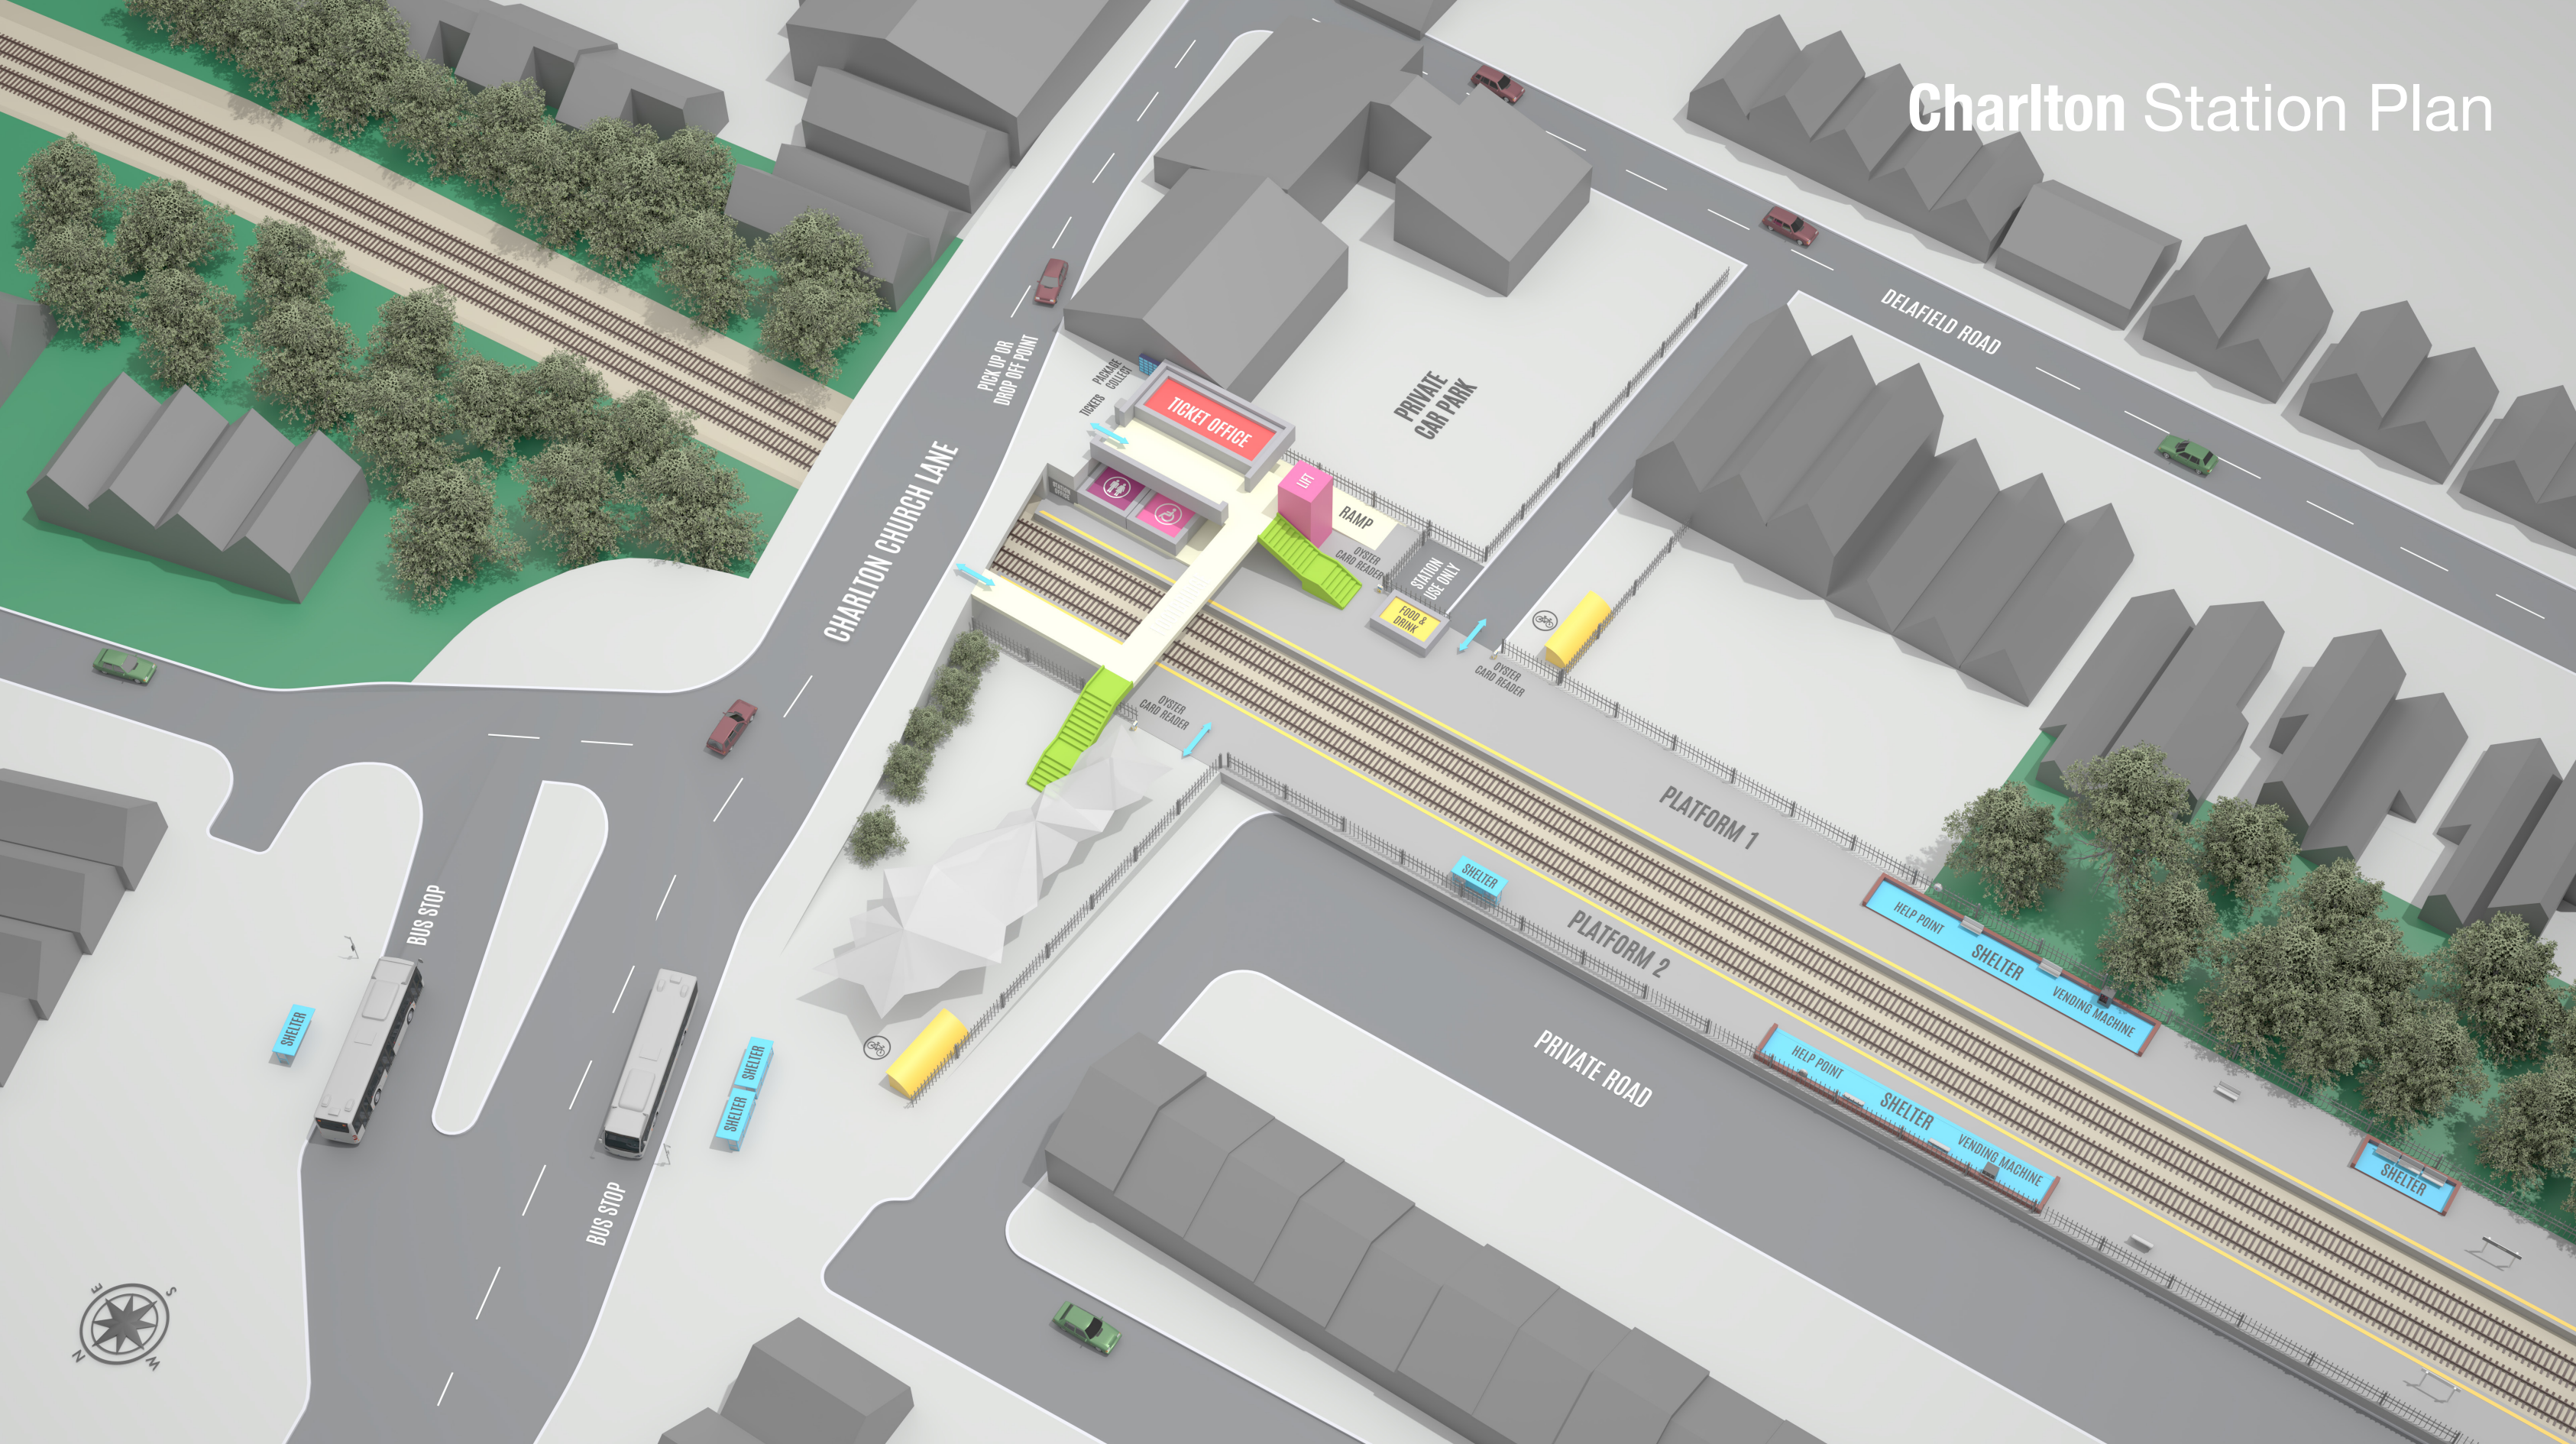

Charlton Station Plan

CHARLTON CHURCH LANE

DELAFIELD ROAD

PRIVATE CAR PARK

TICKET OFFICE

LIFT

RAMP

OYSTER CARD READER

STATION USE ONLY

FOOD & DRINK

OYSTER CARD READER

PLATFORM 1

PLATFORM 2

PRIVATE ROAD

BUS STOP

BUS STOP

SHELTER

SHELTER

SHELTER

HELP POINT

SHELTER

VENDING MACHINE

HELP POINT

SHELTER

VENDING MACHINE

SHELTER